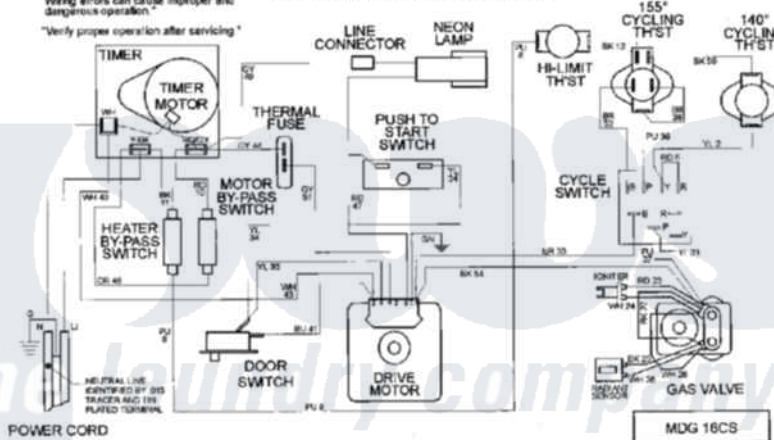

ELECTRICAL SCHEMATIC