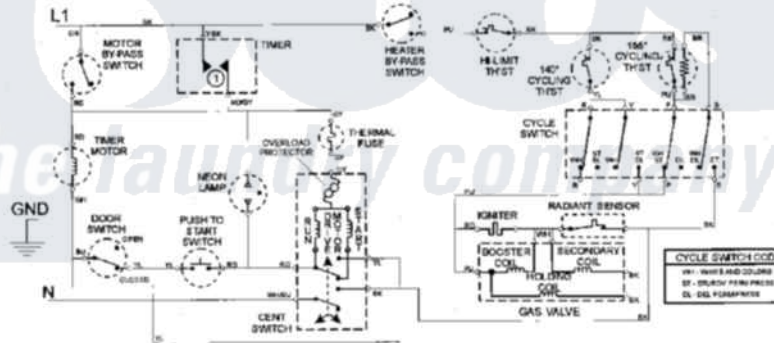

Maytag MDG16CSBWW 10 - WIRING INFORMATION

TIMER INFORMATION			6.7 MIN	66.7 MIN
CAM NO.	CIRCUIT	FUNCTION		
1	Y-BIRD	MOTOR	[Timing bar with 6.7 min and 66.7 min markers]	
CAM OPEN		SETTING	4.6 MIN	
CAM CLOSED		HEATER & MOTOR BY-PASS SWITCHES	[Timing bar with 33 MIN, 40 MIN, 47 MIN, 53 MIN, 60 MIN markers]	
CAM MAY BE OPEN OR CLOSED