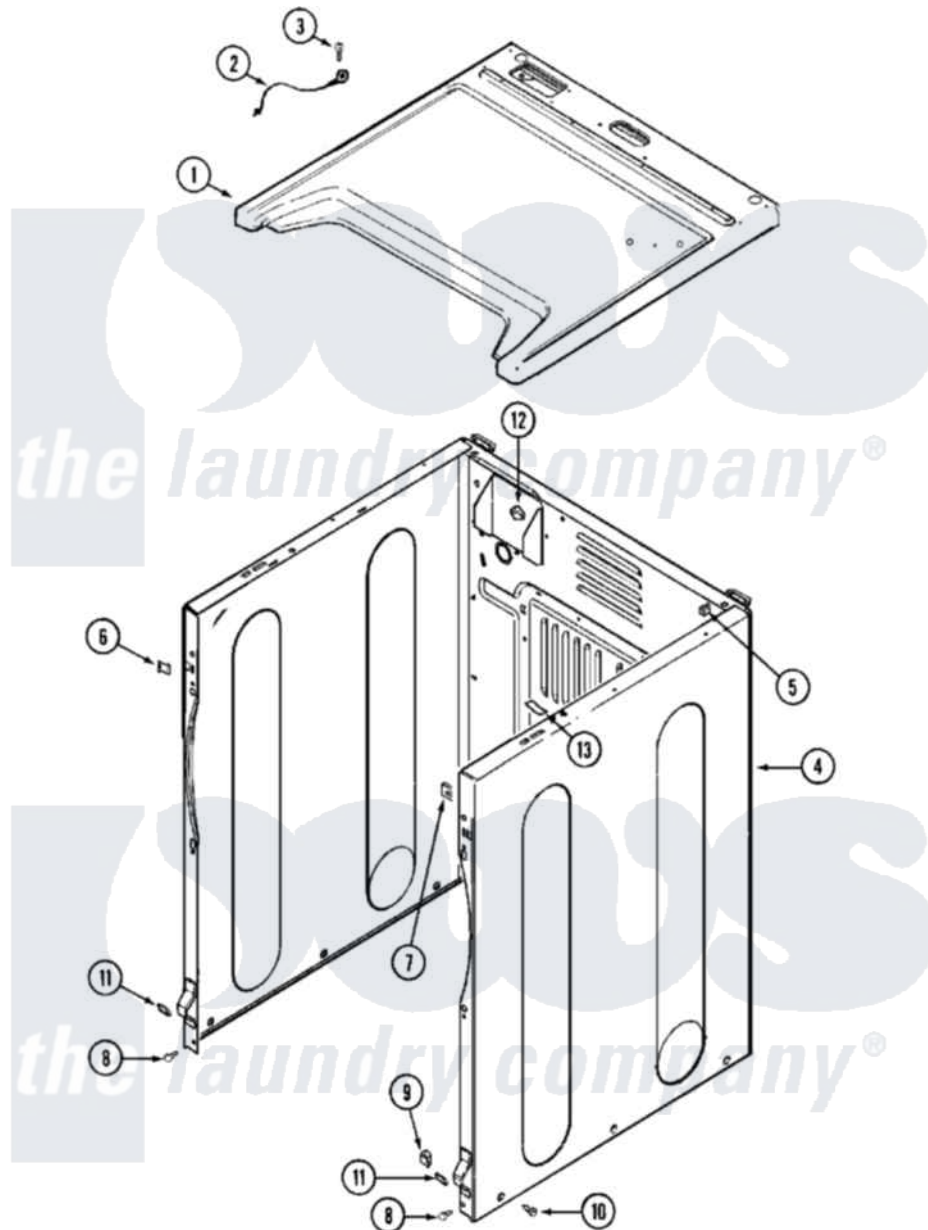

Maytag MDG16CSDGW 03 - CABINET-FRONT

Maytag [Commercial Maytag MDG16CSDGW Dryer Parts](#) Parts Diagram 03 - CABINET-FRONT
 Click on the part number to view part

Item	Original Part Number	Replaced By	Status	Part Description
001	33002633			Cover, Top
"	33002634		Not Available	COVER, TOP (BSQ-AS PK)
002	22001959			Wire, Ground
003	210186	3370225		Screw
004	22003644			Cabinet Assembly
"	NLA		Not Available	CABINET ASSY (WHT-AS PK)
005	310933	33002194		Nut, Speed
006	22002049			Clip Note: Clip, Front Panel
007	213280	204439		Screw And Fstner Assembly
008	22001995			Screw Note: Screw, Tumbler Front And Shroud
009	Y310376			Clip, Door Switch Harness
010	213007			Xfor Cabinet See Cabinet, Back
"	22003409	213007		Xfor Cabinet See Cabinet, Back
011	22002239			Clip, Front Panel