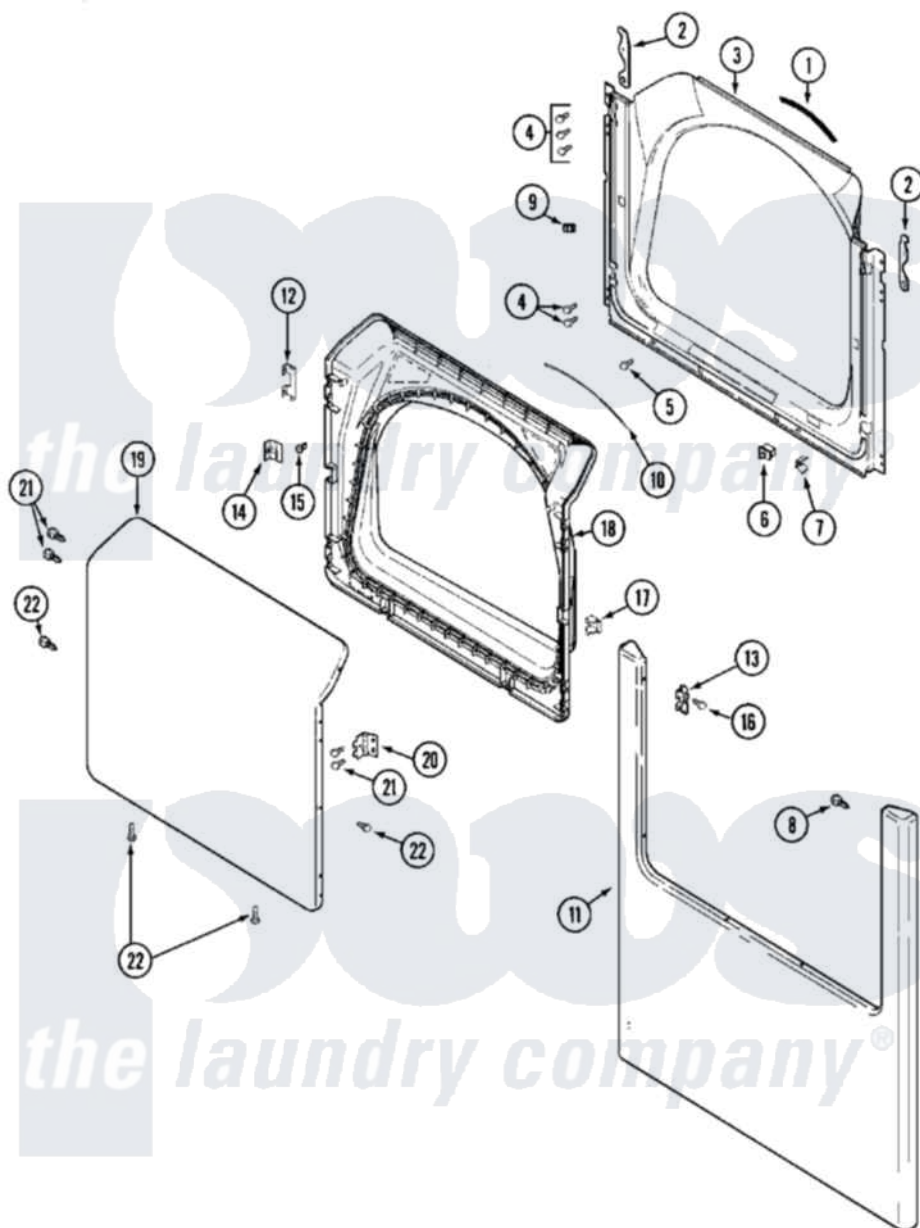

Maytag MDG16CSDGW 04 - DOOR

Maytag [Commercial Maytag MDG16CSDGW Dryer Parts](#) Parts Diagram 04 - DOOR
 Click on the part number to view part

| Item | Original Part Number | Replaced By | Status | Part Description |
|------|--------------------------|---------------------------|--------|---|
| 001 | 33001767 | | | Seal, Shroud |
| 002 | 22002247 | 33002597 | | Hook, Security |
| 003 | 33001900 | | | Shroud |
| 004 | 22001995 | | | Screw Note: Screw, Tumbler Front And Shroud |
| 005 | 33001768 | | | Screw, Shroud Note: Screw, Shroud And Outlet Duct |
| 006 | 33001509 | W10169313 | | Switch-Dor |
| " | 33002239 | | | Switch, Door |
| 007 | 33001760 | | | Bracket, Hinge |
| 009 | Y304578 | LA-1003 | | Door Catch Kit |
| 010 | 33002094 | | | Seal, Door |
| 012 | 22002038 | | | Clip, Door |
| 013 | 33001771 | | | Bushing, Inner Door |
| 014 | 33001793 | | | Bracket, Strike |
| 015 | 33001761 | | | Strike, Door |
| 016 | 22002039 | | | Clip, Door |

| | | | |
|-----|--------------------------|--------------------------|------------------------------|
| 017 | 33001763 | | Plug, Inner Door |
| 018 | 33001899 | | Door, Inner |
| 019 | 33001904 | | Door, Outer |
| " | NLA | Not Available | DOOR, OUTER (BSQ) |
| 020 | 33001759 | | Hinge, Door |
| 021 | 22002062 | 98006631 | Screw |
| 022 | 22002063 | | Screw No.8-18AB Wafer Head |
| " | 33002351 | | Screw |
| 023 | 33001764 | | Cover, Hinge Hole |
| " | 33002349 | | Cover, Hinge Hole |
| 024 | 33001846 | | Screw, Hinge Hole Cover |
| 025 | 22002243 | | Screw, Front Panel And Hinge |
| " | 22002244 | | Clip, Grounding |
| 026 | 213280 | 204439 | Screw And Fstner Assembly |
| " | 22002239 | | Clip, Front Panel |
| " | 33001901 | | Panel, Front |
| " | NLA | Not Available | PANEL, FRONT (BSQ) |