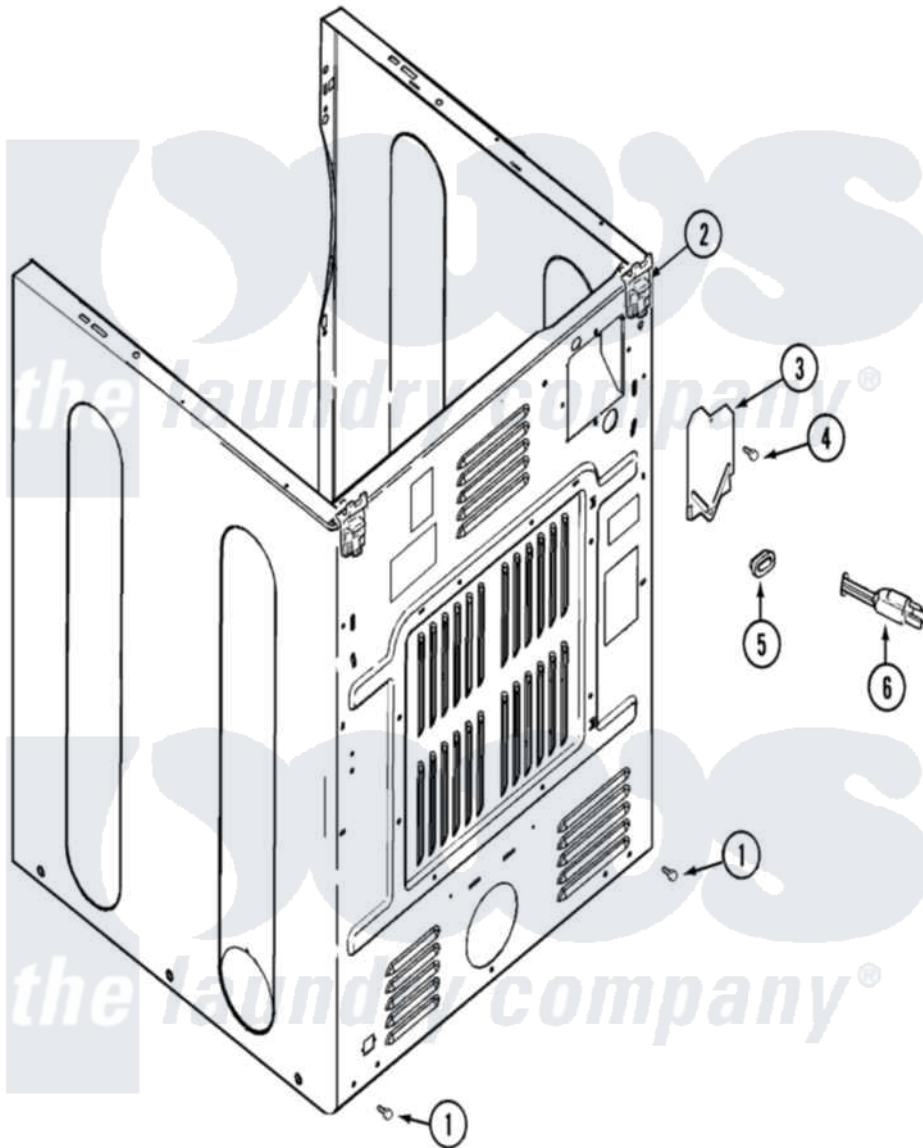

Maytag MDG16CSDGW 05 - CABINET-REAR

Maytag [Commercial Maytag MDG16CSDGW Dryer Parts](#) Parts Diagram 05 - CABINET-REAR
 Click on the part number to view part

Item	Original Part Number	Replaced By	Status	Part Description
001	22001995			Screw Note: Screw, Tumbler Front And Shroud
002	22001995			Screw Note: Screw, Tumbler Front And Shroud
"	22004095			Hinge, Plastic
003	33001795			Cover, Terminal Block
004	22001995			Screw Note: Screw, Tumbler Front And Shroud
005	211881			Grommet, Cord Part Not Used-Gas Models Only
"	216183			Grommet, Cord Export
006	22003540			Cord, Power
"	22003705		Not Available	ADAPTER, CORD EXPORT
"	22004405		Not Available	CORD ADAPTER ASSY
"	33002778			Power Cord