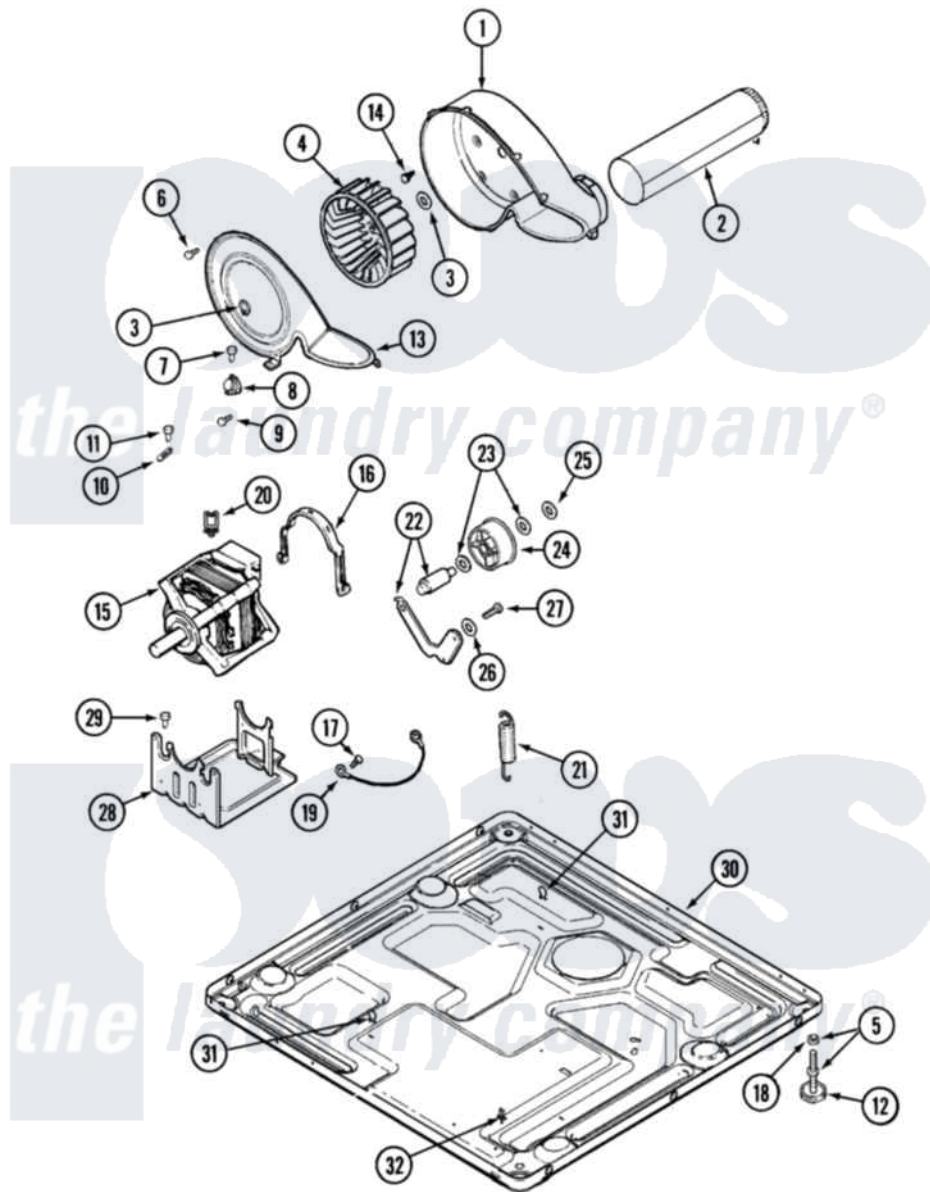

Maytag MDG16CSDGW 07 - MOTOR DRIVE & BASE

Maytag [Commercial Maytag MDG16CSDGW Dryer Parts](#) Parts Diagram 07 - MOTOR DRIVE & BASE
 Click on the part number to view part

Item	Original Part Number	Replaced By	Status	Part Description
001	33001789			Housing, Blower
002	22001995			Screw Note: Screw, Tumbler Front And Shroud
"	33001800			Duct Assembly, Exhaust
003	410233	9703438		Ring-Retrn
004	33001790			Wheel, Blower
005	Y305086			Adjustable Leg And Nut
006	33001855	33002917		Screw, No.10-16
007	Y313561			Screw---NA
008	303392			Thermostat, Cycling
"	306966			Thermostat, Multi-Temp Part Not Used Mdg26ct-MN Only
009	22001996	3370225		Screw
010	33001762			Fuse, Thermal
011	NLA		Not Available	SCREW, THERMAL CUT-OFF
012	Y314137			Foot, Rubber
013	33002711			Cover, Blower Housing

014	314818	1163839	Screw
015	33002795		Motor, Drive 60Hz
"	33002796	W10197708	Motor-Drve
016	33002221	Y015825	Clip, Motor To Motor Support
017	910343	488234	Screw 8-32 X 1/4
018	Y052740	62739	Nut, Lock
019	901220		Ground Wire
020	Y310376		Clip, Door Switch Harness
021	33002460	33002459	Assembly, Spring And Plug
"	33002461		Plug For Spring
022	33001840	6-3705180	Idler Arm
023	Y312527		Washer, Idler Shaft
024	33001783	6-3700340	BearIng- I
025	312958	354987	Ring, Retaining
026	33002218		Grommet, Idler Arm
027	Y014874		Screw, Idler Arm And Sleeve
028	33002817		Motor Support, Offset
029	Y313561		Screw----NA
030	NLA	Not Available	BASE, (LWR)----NA
031	410490		Spring, Retainer Wire Harness
032	315471	22003298	Retainer, Wire