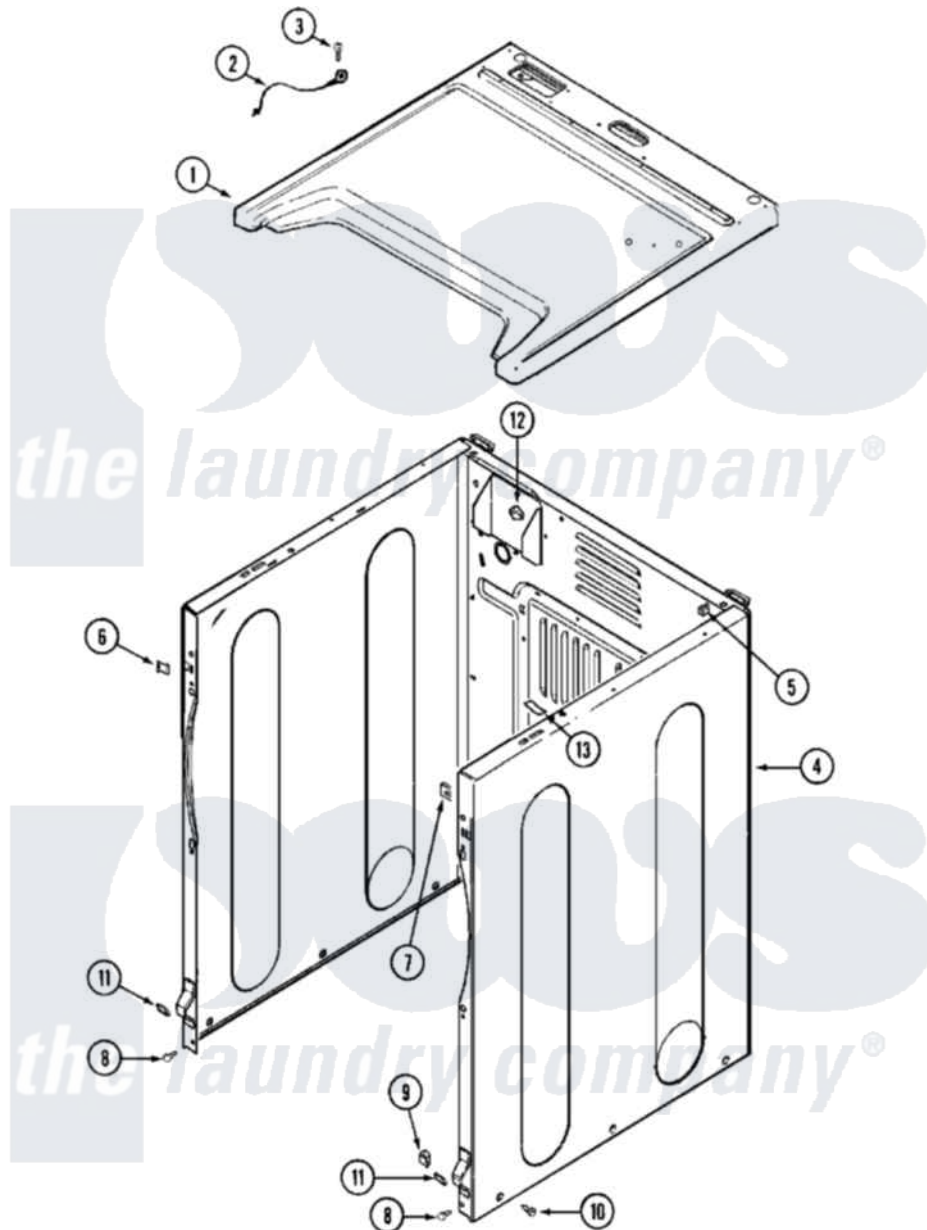

Maytag MDG16CSDWQ 03 - CABINET-FRONT

Maytag [Commercial Maytag MDG16CSDWQ Dryer Parts](#) Parts Diagram 03 - CABINET-FRONT
 Click on the part number to view part

Item	Original Part Number	Replaced By	Status	Part Description
001	33002633			Cover, Top
"	33002634		Not Available	COVER, TOP (BSQ-AS PK)
002	22001959			Wire, Ground
003	210186	3370225		Screw
004	22003644			Cabinet Assembly
"	NLA		Not Available	CABINET ASSY (WHT-AS PK)
005	310933	33002194		Nut, Speed
006	22002049			Clip Note: Clip, Front Panel
007	213280	204439		Screw And Fstner Assembly
008	22001995			Screw Note: Screw, Tumbler Front And Shroud
009	Y310376			Clip, Door Switch Harness
010	213007			Xfor Cabinet See Cabinet, Back
"	22003409	213007		Xfor Cabinet See Cabinet, Back
011	22002239			Clip, Front Panel