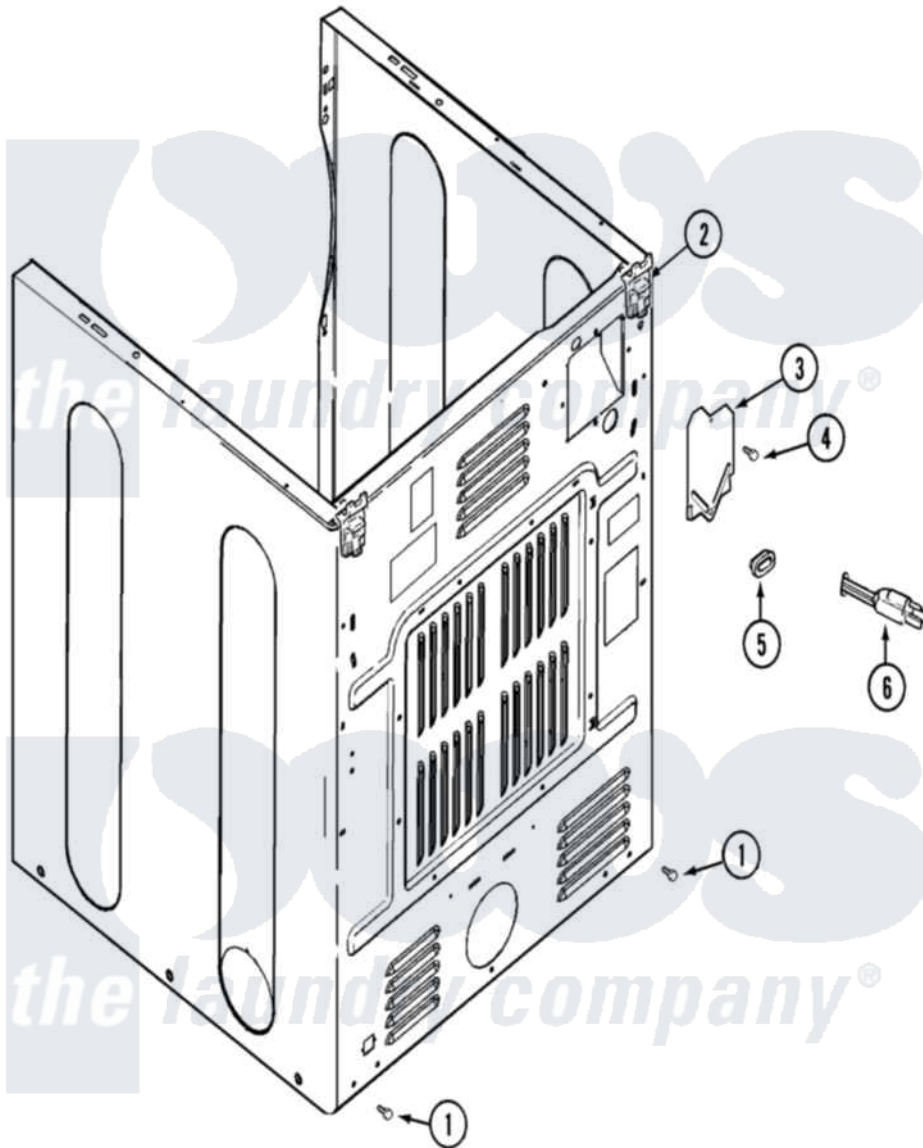

# Maytag MDG16CSDWQ 05 - CABINET-REAR

Maytag [Commercial Maytag MDG16CSDWQ Dryer Parts](#) Parts Diagram 05 - CABINET-REAR  
 Click on the part number to view part

Item	Original Part Number	Replaced By	Status	Part Description
001	<a href="#">22001995</a>			Screw Note: Screw, Tumbler Front And Shroud
002	<a href="#">22001995</a>			Screw Note: Screw, Tumbler Front And Shroud
"	<a href="#">22004095</a>			Hinge, Plastic
003	<a href="#">33001795</a>			Cover, Terminal Block
004	<a href="#">22001995</a>			Screw Note: Screw, Tumbler Front And Shroud
005	<a href="#">211881</a>			Grommet, Cord Part Not Used-Gas Models Only
"	<a href="#">216183</a>			Grommet, Cord Export
006	<a href="#">22003540</a>			Cord, Power
"	22003705		Not Available	ADAPTER, CORD EXPORT
"	22004405		Not Available	CORD ADAPTER ASSY
"	<a href="#">33002778</a>			Power Cord