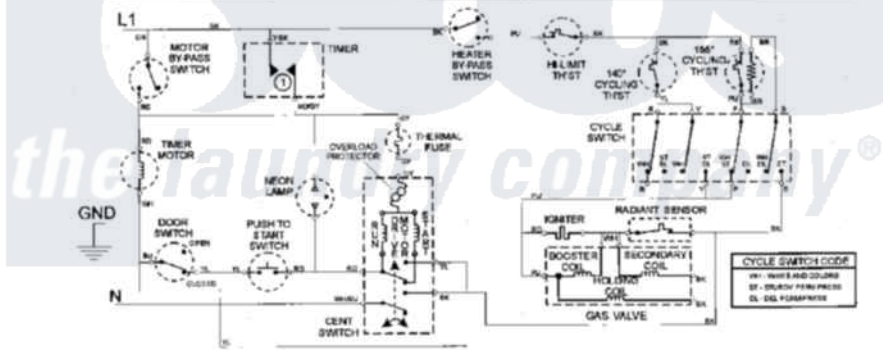

Maytag MDG16CSDWQ 09 - WIRING INFORMATION

TIMER INFORMATION			6.7 MIN	66.7 MIN
CAM NO.	CIRCUIT	FUNCTION		
1	Y-BIRD	MOTOR		
		SETTING	4.8 MIN	
		33 MIN		
		40 MIN		
		47 MIN		
		53 MIN		
		60 MIN