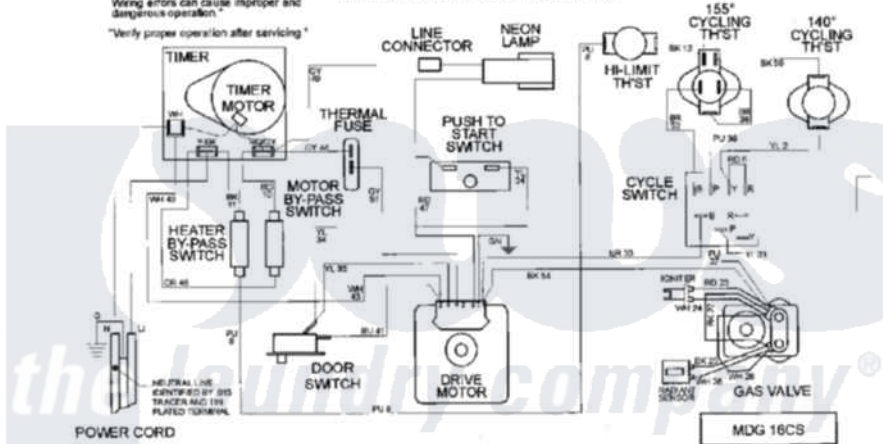

ELECTRICAL SCHEMATIC