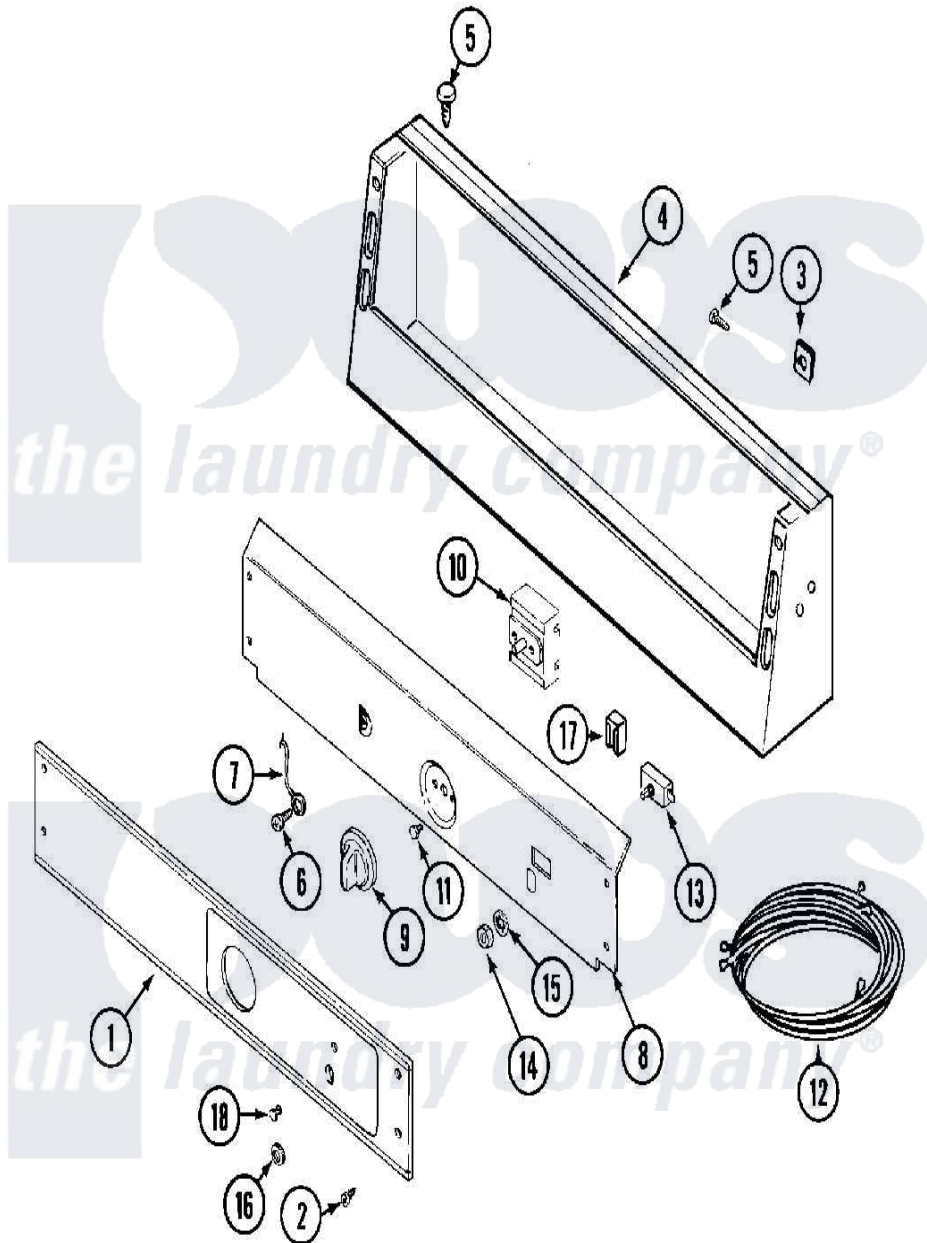

Maytag MDG16CSDWW 01 - CONTROL PANEL

Maytag Commercial Maytag MDG16CSDWW Dryer Parts Parts Diagram 01 - CONTROL PANEL
 Click on the part number to view part

Item	Original Part Number	Replaced By	Status	Part Description
001	33002938			Facia - Cs
002	215506			Screw, Control Panel Overlay
003	215506			Screw, Control Panel Overlay
004	22002925	3370225		Screw
"	22003088			Console
"	22003089			Console
"	33001948			Transformer Lower
005	212276	W10116760		Screw
006	211252			Screw, Ground Wire
007	205810			Wire, Ground
008	33002521			Bracket, Back
"	33002522			Bracket, Back
009	306938			Knob, Selector Switch
010	307237	W10327105		Switch, Cycle Selection
"	33002276			Switch, Cycle Selector
011	Y313588	488234		Screw 8-32 X 1/4

012	33002244		Wire Harness, Main
"	33002771		Harness, Wire Main
013	306940	W10149462	Switch, Push-To-Start
014	Y312706	422617	Nut
015	312751		Lockwasher, Start Switch
016	Y312702		Knurled Nut, Start Switch
017	22001365	W10139459	Lamp-Indicator 230 V.
"	33002798	Y303703	Pilot Light
018	215564		Lens, Indicator Light
019	16009021		Manual, Service-No Refund