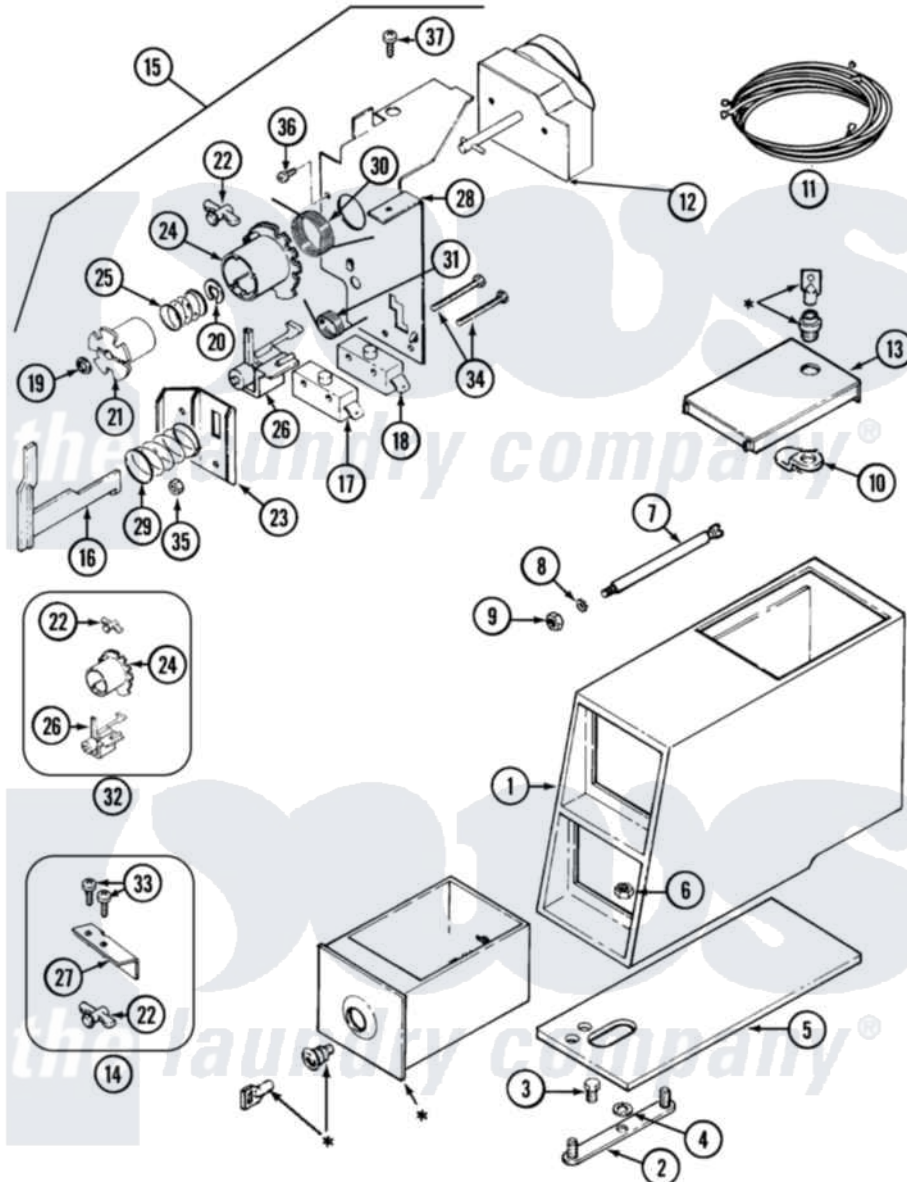

Maytag MDG16CSDWW 02 - CONTROL CENTER

* CONTACT YOUR COMMERCIAL LAUNDRY DISTRIBUTOR

Maytag [Commercial Maytag MDG16CSDWW Dryer Parts](#) Parts Diagram 02 - CONTROL CENTER
 Click on the part number to view part

Item	Original Part Number	Replaced By	Status	Part Description
001	22002478		Not Available	VAULT, COIN (WHT) (ORIGINAL COIN VAULT NLA USE)
"	22002885			Vault, Coin
002	22001810		Not Available	STRAP, MOUNTING
003	211294	90767		Screw, 8A X 3/8 HeX Washer Head Tapping
004	910309			Washer, Mounting Strap
005	22002072			Gasket, Control Center
"	22002618			Gasket, Control Center
006	Y052740	62739		Nut, Lock
007	22001903	8576635		Bolt
008	910387			Lockwasher, Vault Assembly
009	Y052721			Nut, Terminal Block Plate
010	22003677			Nut, Locking Cam
011	33001195			Wire Harness, Timer
012	33002115			Timer

"	33002136		Timer
013	22001881		Grommet, Double
"	22001882		Latch, Access Door
"	22001883	214354	Screw, Top Cover To Cabnt.
"	22003679		Timer Access Door Assembly
"	22003692		Timer Access Door Assembly
014	33002598		Actuator, Dryer Kit
015	33001275		Torsion Timer Assembly
"	33001276		Torsion Timer Assembly
016	314337	33002968	Slider
017	305798	Not Available	BYPASS SWITCH FOR MOTOR
018	Y305799		Bypass Switch For Heater
019	211790		Lock Ring For Timer Shaft
020	Y312270		Clip, Spring Retainer
021	314330	Not Available	DRIVER FOR INDEX WHEEL (NOT INCLUDED W/KIT)
022	314335		Peg, Tine Adjustment
"	314547	Y308109	Slide And Adj. Return Bracket
023	314339		Switch And Slider Bracket
024	314546		Wheel, Index
025	211065		Spring, Index Wheel
026	314548	33002967	Actuator, Switch
"	33002967		Actuator, Switch
027	33001708		Bracket, Coin Slide
028	33001207	33002702	Timer Bracket
029	NLA	Not Available	SPRING, HELICAL
030	314331		Spring, Torsion Return
031	314332		Spring, Actuator
032	306104		Actuator Switch Kit
033	212707	3196385	Screw
034	315277		Screw
035	Y052634	701719	Nut, Hex
036	910708	488234	Screw 8-32 X 1/4
037	211168	W10139210	Screw, 8-18 X 5/16