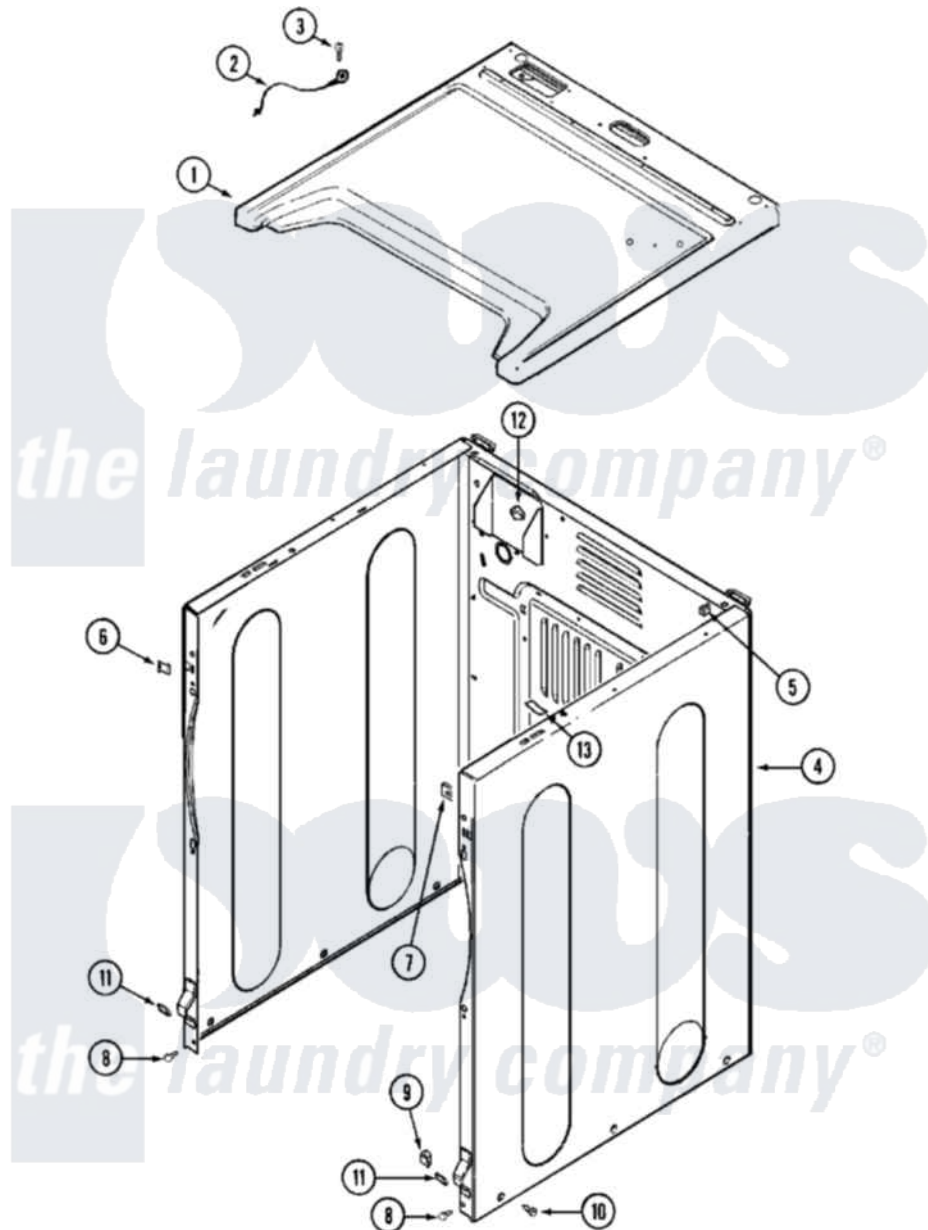

Maytag MDG16CSDWW 03 - CABINET-FRONT

Maytag [Commercial Maytag MDG16CSDWW Dryer Parts](#) Parts Diagram 03 - CABINET-FRONT
 Click on the part number to view part

Item	Original Part Number	Replaced By	Status	Part Description
001	33002633			Cover, Top
"	33002634		Not Available	COVER, TOP (BSQ-AS PK)
002	22001959			Wire, Ground
003	210186	3370225		Screw
004	22003644			Cabinet Assembly
"	NLA		Not Available	CABINET ASSY (WHT-AS PK)
005	310933	33002194		Nut, Speed
006	22002049			Clip Note: Clip, Front Panel
007	213280	204439		Screw And Fstner Assembly
008	22001995			Screw Note: Screw, Tumbler Front And Shroud
009	Y310376			Clip, Door Switch Harness
010	213007			Xfor Cabinet See Cabinet, Back
"	22003409	213007		Xfor Cabinet See Cabinet, Back
011	22002239			Clip, Front Panel