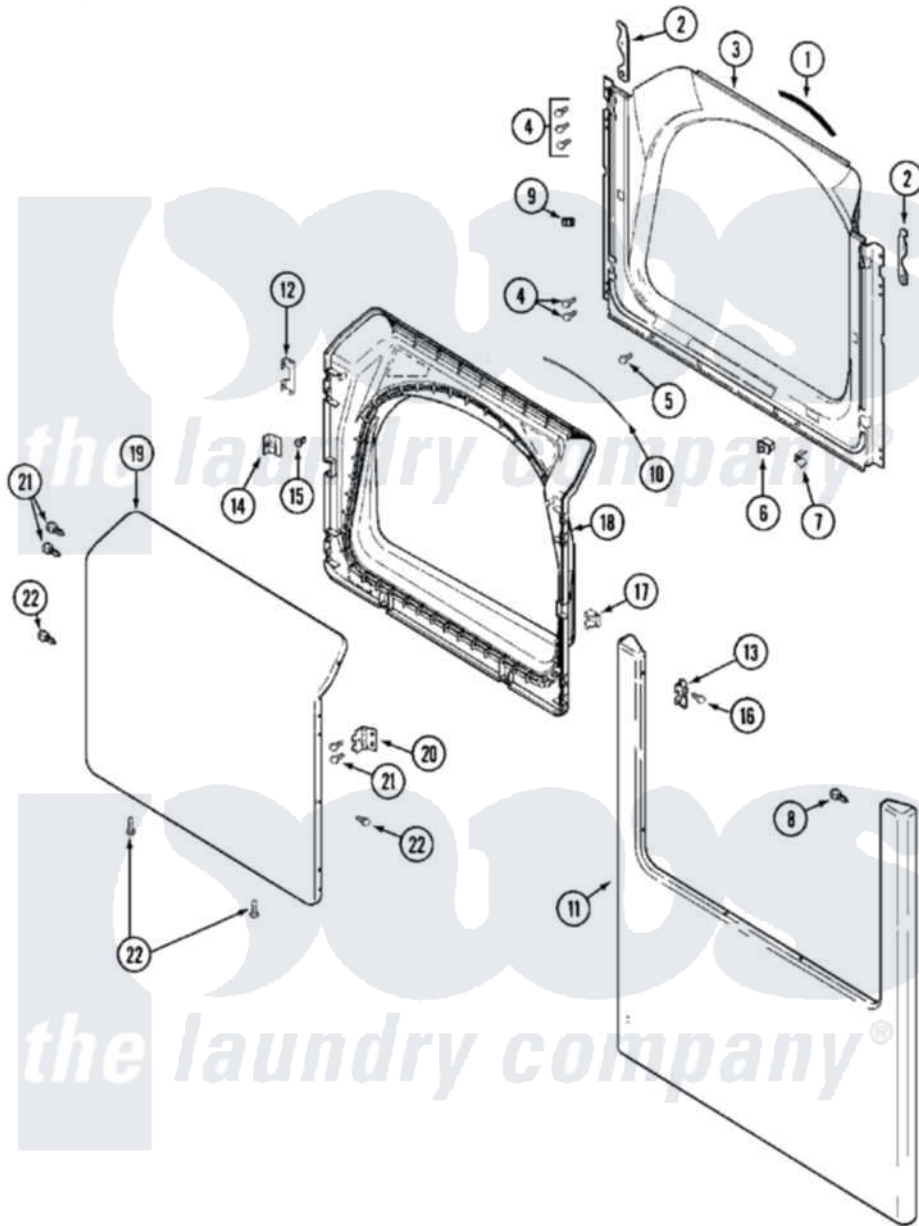

Maytag MDG16CSDWW 04 - DOOR

Maytag Commercial Maytag MDG16CSDWW Dryer Parts Parts Diagram 04 - DOOR
 Click on the part number to view part

Item	Original Part Number	Replaced By	Status	Part Description
001	33001767			Seal, Shroud
002	22002247	33002597		Hook, Security
003	33001900			Shroud
004	22001995			Screw Note: Screw, Tumbler Front And Shroud
005	33001768			Screw, Shroud Note: Screw, Shroud And Outlet Duct
006	33001509	W10169313		Switch-Dor
"	33002239			Switch, Door
007	33001760			Bracket, Hinge
009	Y304578	LA-1003		Door Catch Kit
010	33002094			Seal, Door
012	22002038			Clip, Door
013	33001771			Bushing, Inner Door
014	33001793			Bracket, Strike
015	33001761			Strike, Door
016	22002039			Clip, Door

017	33001763		Plug, Inner Door
018	33001899		Door, Inner
019	33001904		Door, Outer
"	NLA	Not Available	DOOR, OUTER (BSQ)
020	33001759		Hinge, Door
021	22002062	98006631	Screw
022	22002063		Screw No.8-18AB Wafer Head
"	33002351		Screw
023	33001764		Cover, Hinge Hole
"	33002349		Cover, Hinge Hole
024	33001846		Screw, Hinge Hole Cover
025	22002243		Screw, Front Panel And Hinge
"	22002244		Clip, Grounding
026	213280	204439	Screw And Fstner Assembly
"	22002239		Clip, Front Panel
"	33001901		Panel, Front
"	NLA	Not Available	PANEL, FRONT (BSQ)