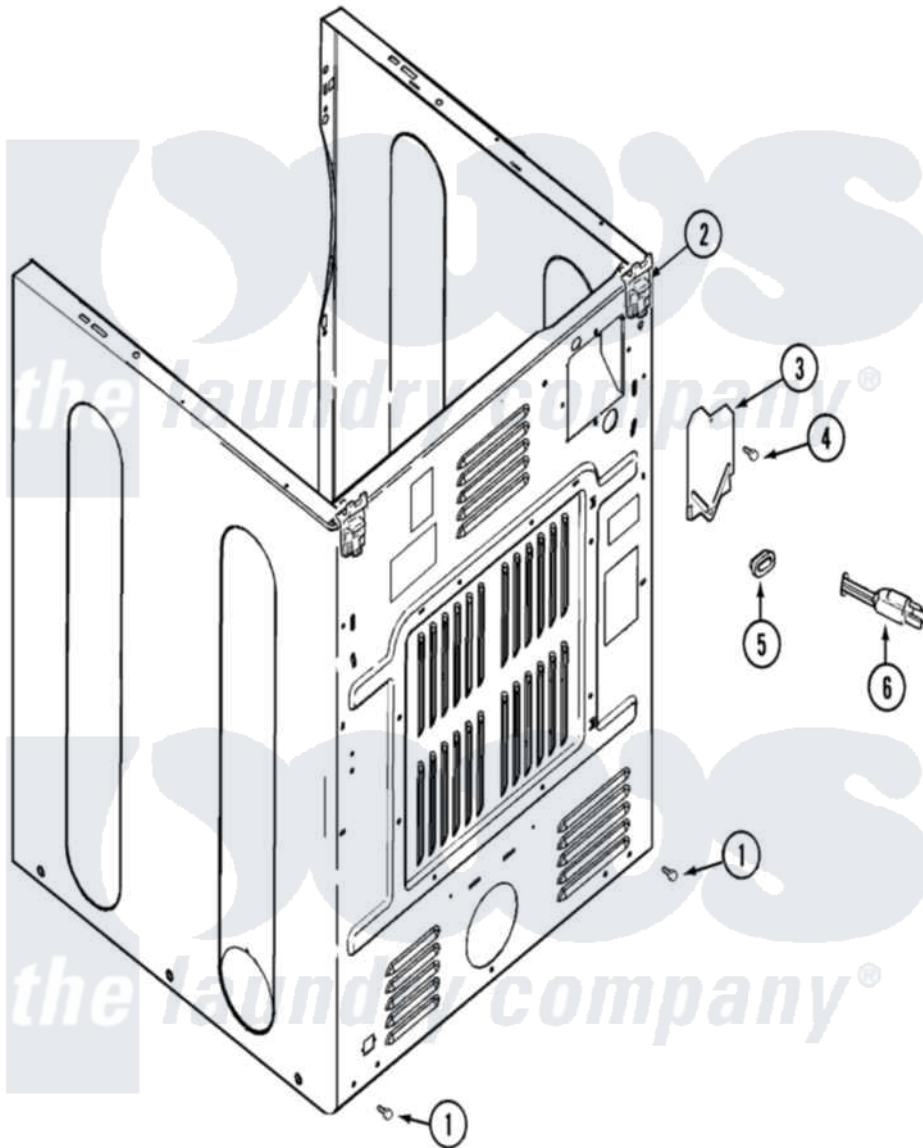

# Maytag MDG16CSDWW 05 - CABINET-REAR

Maytag [Commercial Maytag MDG16CSDWW Dryer Parts](#) Parts Diagram 05 - CABINET-REAR  
 Click on the part number to view part

Item	Original Part Number	Replaced By	Status	Part Description
001	<a href="#">22001995</a>			Screw Note: Screw, Tumbler Front And Shroud
002	<a href="#">22001995</a>			Screw Note: Screw, Tumbler Front And Shroud
"	<a href="#">22004095</a>			Hinge, Plastic
003	<a href="#">33001795</a>			Cover, Terminal Block
004	<a href="#">22001995</a>			Screw Note: Screw, Tumbler Front And Shroud
005	<a href="#">211881</a>			Grommet, Cord Part Not Used-Gas Models Only
"	<a href="#">216183</a>			Grommet, Cord Export
006	<a href="#">22003540</a>			Cord, Power
"	22003705		Not Available	ADAPTER, CORD EXPORT
"	22004405		Not Available	CORD ADAPTER ASSY
"	<a href="#">33002778</a>			Power Cord