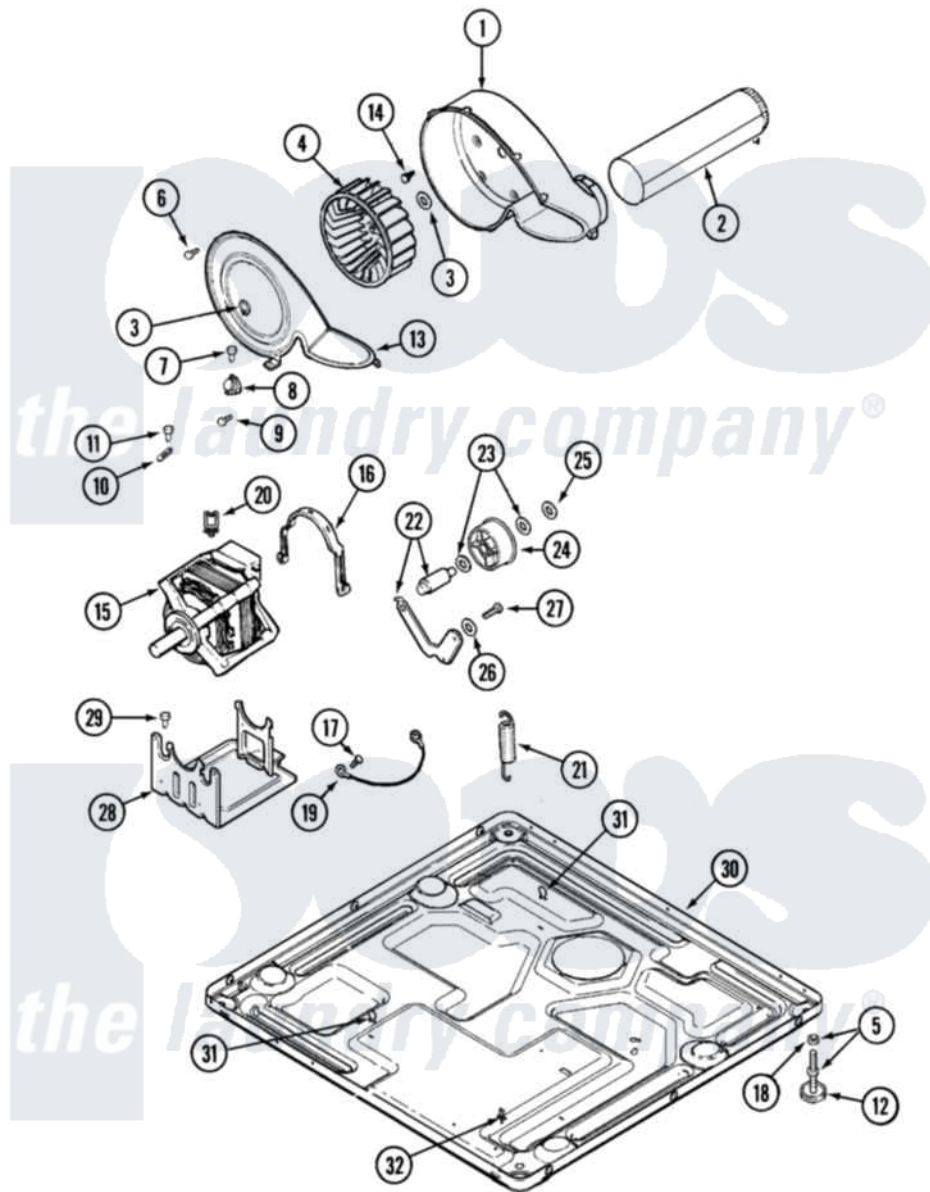

Maytag MDG16CSDWW 07 - MOTOR DRIVE & BASE

Maytag [Commercial Maytag MDG16CSDWW Dryer Parts](#) Parts Diagram 07 - MOTOR DRIVE & BASE
 Click on the part number to view part

Item	Original Part Number	Replaced By	Status	Part Description
001	33001789			Housing, Blower
002	22001995			Screw Note: Screw, Tumbler Front And Shroud
"	33001800			Duct Assembly, Exhaust
003	410233	9703438		Ring-Retrn
004	33001790			Wheel, Blower
005	Y305086			Adjustable Leg And Nut
006	33001855	33002917		Screw, No.10-16
007	Y313561			Screw---NA
008	303392			Thermostat, Cycling
"	306966			Thermostat, Multi-Temp Part Not Used Mdg26ct-MN Only
009	22001996	3370225		Screw
010	33001762			Fuse, Thermal
011	NLA		Not Available	SCREW, THERMAL CUT-OFF
012	Y314137			Foot, Rubber
013	33002711			Cover, Blower Housing

014	314818	1163839	Screw
015	33002795		Motor, Drive 60Hz
"	33002796	W10197708	Motor-Drve
016	33002221	Y015825	Clip, Motor To Motor Support
017	910343	488234	Screw 8-32 X 1/4
018	Y052740	62739	Nut, Lock
019	901220		Ground Wire
020	Y310376		Clip, Door Switch Harness
021	33002460	33002459	Assembly, Spring And Plug
"	33002461		Plug For Spring
022	33001840	6-3705180	Idler Arm
023	Y312527		Washer, Idler Shaft
024	33001783	6-3700340	BearIng- I
025	312958	354987	Ring, Retaining
026	33002218		Grommet, Idler Arm
027	Y014874		Screw, Idler Arm And Sleeve
028	33002817		Motor Support, Offset
029	Y313561		Screw----NA
030	NLA	Not Available	BASE, (LWR)----NA
031	410490		Spring, Retainer Wire Harness
032	315471	22003298	Retainer, Wire