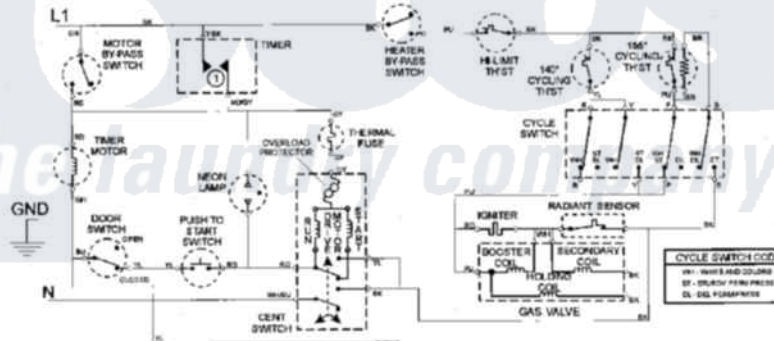

Maytag MDG16CSDWW 09 - WIRING INFORMATION

TIMER INFORMATION			6.7 MIN	66.7 MIN
CAM NO.	CIRCUIT	FUNCTION		
1	Y-BKRD	MOTOR	[Timing bar with 6.7 MIN and 66.7 MIN markers]	
CAM OPEN		SETTING	4.8 MIN	
CAM CLOSED		HEATER & MOTOR BY-PASS SWITCHES	[Timing bar with 33 MIN, 40 MIN, 47 MIN, 53 MIN, 60 MIN markers]	
CAM MAY BE OPEN OR CLOSED