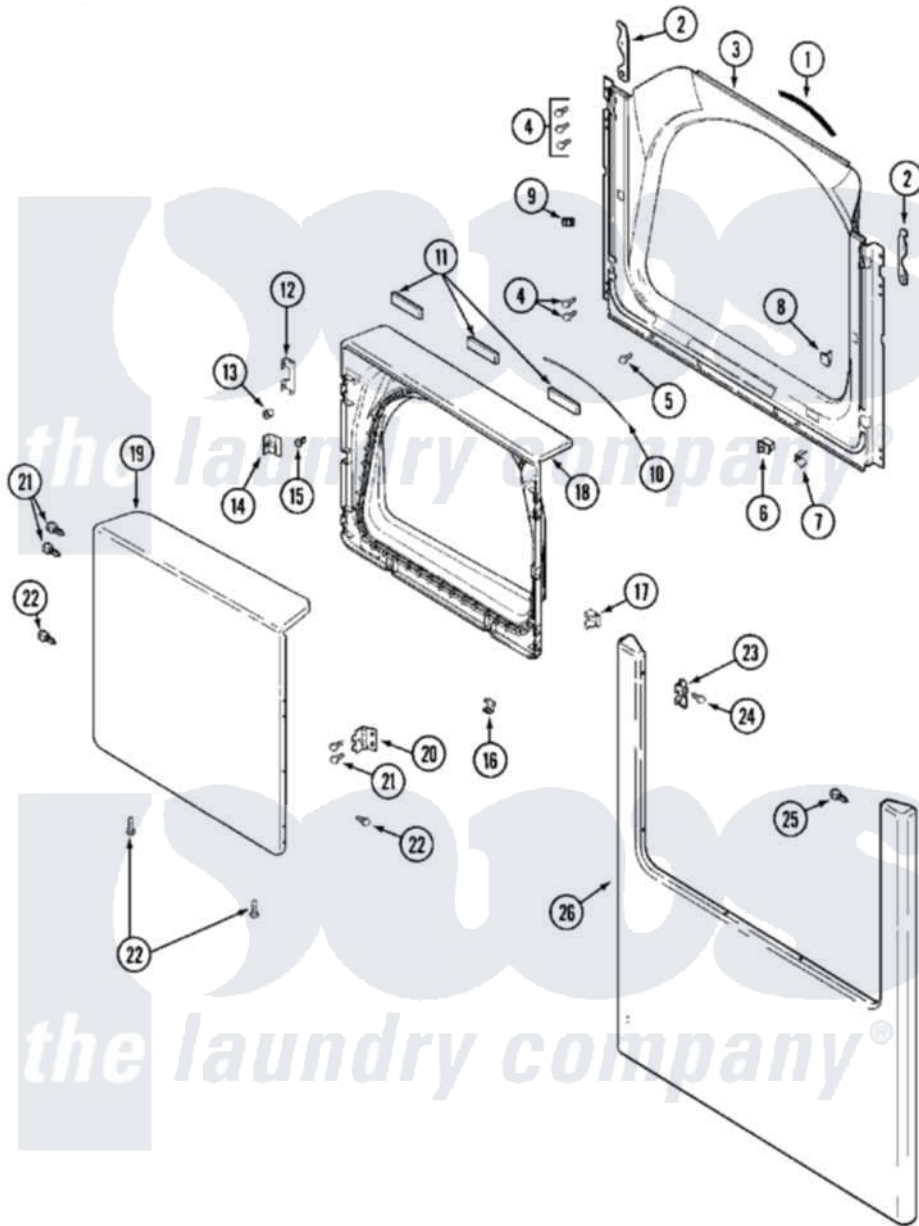

Maytag MDG16CSSAW 04 - DOOR (MDG16CSSAW)

Maytag [Commercial Maytag MDG16CSSAW Dryer Parts](#) Parts Diagram 04 - DOOR (MDG16CSSAW)
 Click on the part number to view part

Item	Original Part Number	Replaced By	Status	Part Description
001	33001767			Seal, Shroud
002	22002247	33002597		Hook, Security
003	33001900			Shroud
004	22001995			Screw Note: Screw, Tumbler Front And Shroud
005	33001768			Screw, Shroud Note: Screw, Shroud And Outlet Duct
006	33002239			Switch, Door
007	33001760			Bracket, Hinge
008	NLA		Not Available	PLUG, DOOR CATCH
009	Y304578	LA-1003		Door Catch Kit
010	33002094			Seal, Door
011	33001268		Not Available	PAD, DOOR
012	22002038			Clip, Door
013	33001771			Bushing, Inner Door
014	33001793			Bracket, Strike
015	33001761			Strike, Door

016	22002039		Clip, Door
017	33001763		Plug, Inner Door
018	33001899		Door, Inner
019	33001904		Door, Outer
020	33001759		Hinge, Door
021	22002062	98006631	Screw
022	22002063		Screw No.8-18AB Wafer Head
023	33001764		Cover, Hinge Hole
024	33001846		Screw, Hinge Hole Cover
025	22002243		Screw, Front Panel And Hinge
"	22002244		Clip, Grounding
026	213280	204439	Screw And Fstner Assembly
"	22002239		Clip, Front Panel
"	33001901		Panel, Front