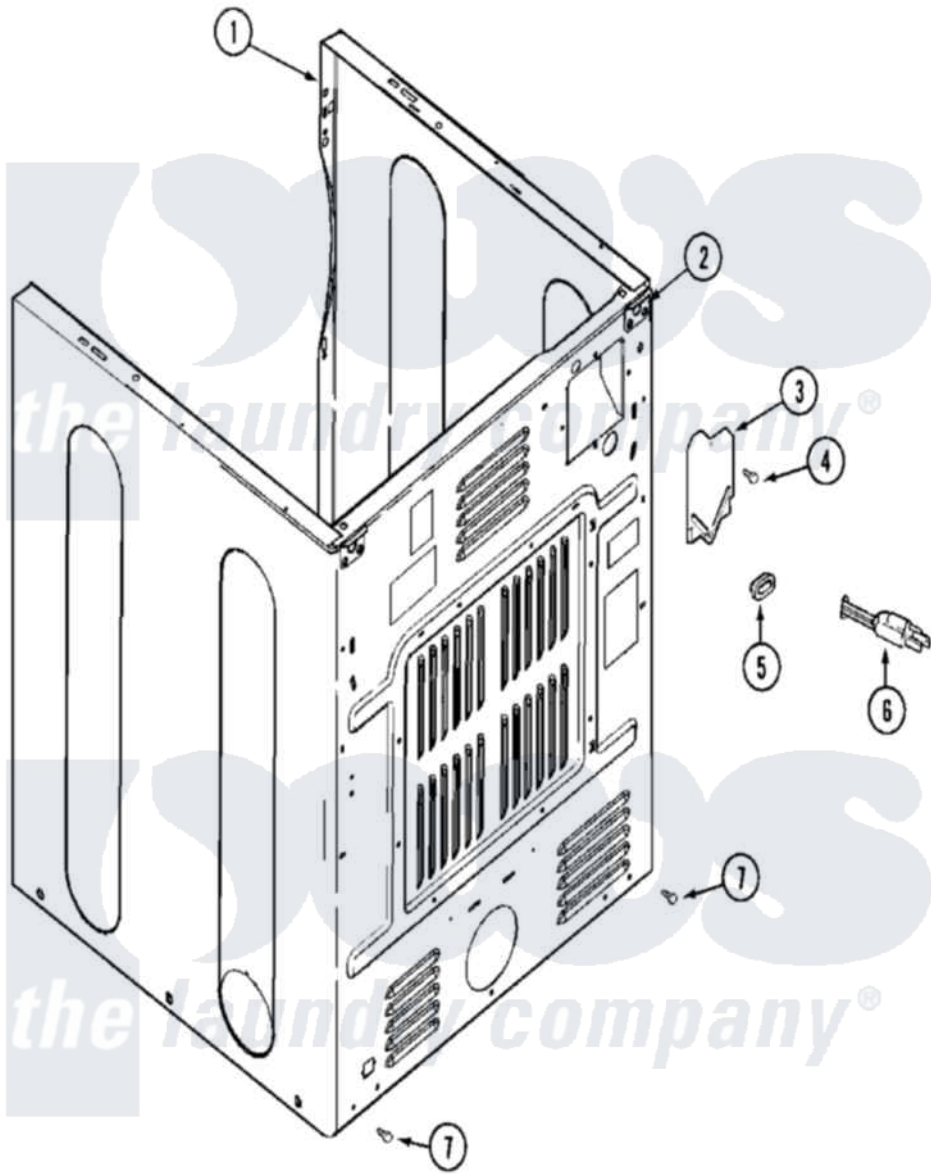

Maytag MDG16CSSAW 05 - CABINET-REAR (MDG16CSSAW)

Maytag Commercial Maytag MDG16CSSAW Dryer Parts Parts Diagram 05 - CABINET-REAR (MDG16CSSAW)
 Click on the part number to view part

Item	Original Part Number	Replaced By	Status	Part Description
001	NLA		Not Available	CABINET (WHT)
002	22001995			Screw Note: Screw, Tumbler Front And Shroud
"	22003367	22004095		Hinge, Plastic
"	NLA		Not Available	BRACKET, CABINET HINGE
003	33001795			Cover, Terminal Block
004	22001995			Screw Note: Screw, Tumbler Front And Shroud
"	Y912873			Screw, Terminal Block Bracket
005	22002532	216183		Grommet, Cord Export
006	33001285		Not Available	CORD, POWER
007	22001995			Screw Note: Screw, Tumbler Front And Shroud