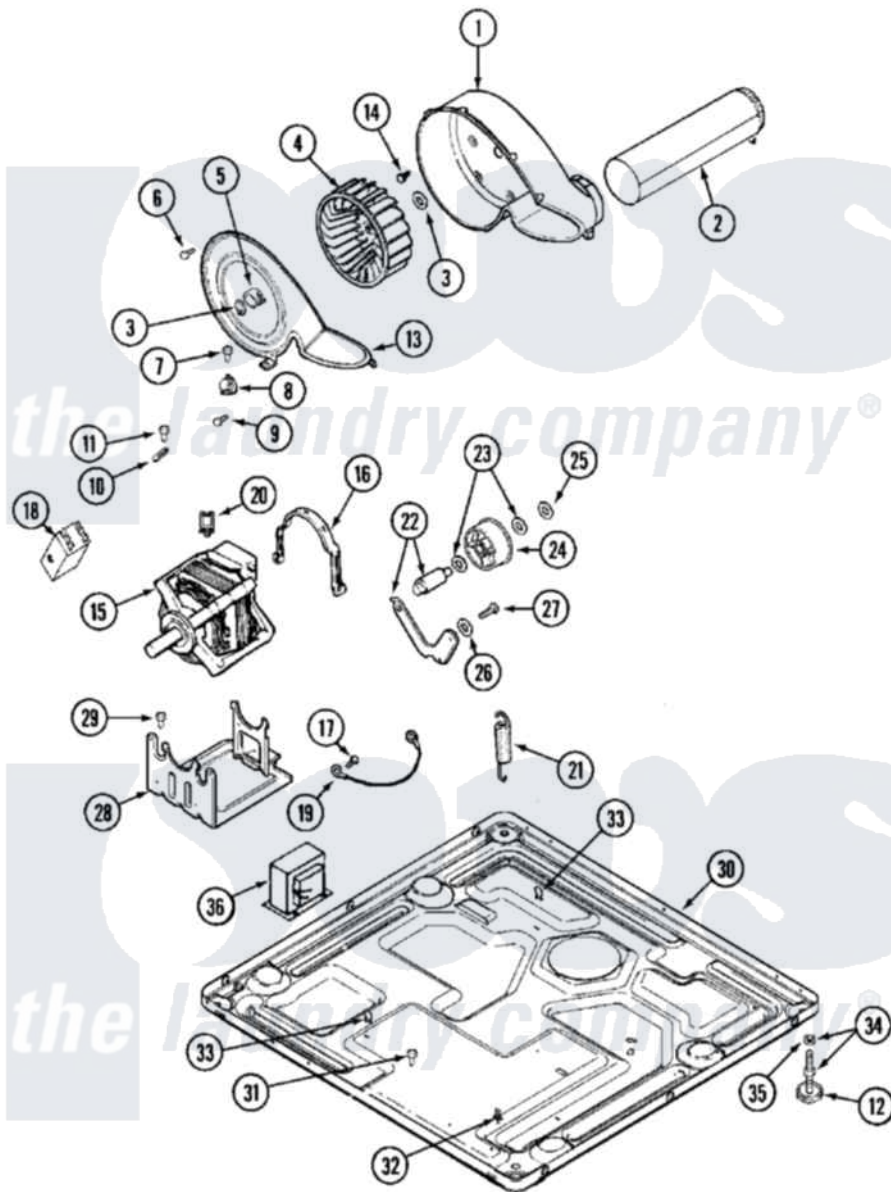

Maytag MDG16CSSAW 07 - MOTOR DRIVE (MDG16CSSAW)

Maytag [Commercial Maytag MDG16CSSAW Dryer Parts](#) Parts Diagram 07 - MOTOR DRIVE (MDG16CSSAW)
 Click on the part number to view part

Item	Original Part Number	Replaced By	Status	Part Description
001	33001789			Housing, Blower
002	22001995			Screw Note: Screw, Tumbler Front And Shroud
"	33001800			Duct Assembly, Exhaust
003	410233	9703438		Ring-Retrn
004	33001790			Wheel, Blower
005	312967			Clamp, Blower Housing
006	33001855	33002917		Screw, No.10-16
007	Y313561			Screw---NA
008	303392			Thermostat, Cycling
"	306966			Thermostat, Multi-Temp Part Not Used Mdg26ct-MN Only
009	22001996	3370225		Screw
010	33001762			Fuse, Thermal
011	NLA		Not Available	SCREW, THERMAL CUT-OFF
012	Y314137			Foot, Rubber
013	33001796	33002711		Cover, Blower Housing

014	314818	1163839	Screw
015	33001945	W10197708	Motor-Drve
"	33002463	W10197708	Motor-Drve
"	33002479	W10197708	Motor-Drve
016	Y015825		Clip, Motor To Motor Support
017	910343	488234	Screw 8-32 X 1/4
018	NLA	Not Available	SWITCH, MOTOR
019	901220		Ground Wire
020	Y310376		Clip, Door Switch Harness
021	33001754	33002459	Assembly, Spring And Plug
"	33002157		Grommet
"	33002460	33002459	Assembly, Spring And Plug
"	33002461		Plug For Spring
022	33001782	6-3705180	Idler Arm
023	Y312527		Washer, Idler Shaft
024	33001783	6-3700340	BearIng- I
025	312958	354987	Ring, Retaining
026	315772		Sleeve, Idler Arm
027	Y014874		Screw, Idler Arm And Sleeve
028	Y313561		Screw----NA
"	33001752	33002817	Motor Support, Offset
"	33002466	33002817	Motor Support, Offset
029	Y313561		Screw----NA
030	33002622		Base,
"	NLA	Not Available	BASE
031	22001078	3177991	Screw
032	315471	22003298	Retainer, Wire
033	410490		Spring, Retainer Wire Harness
034	Y305086		Adjustable Leg And Nut
035	Y052740	62739	Nut, Lock
036	211294	90767	Screw, 8A X 3/8 HeX Washer Head Tapping
"	33001948		Transformer Lower
"	Y313559		Screw