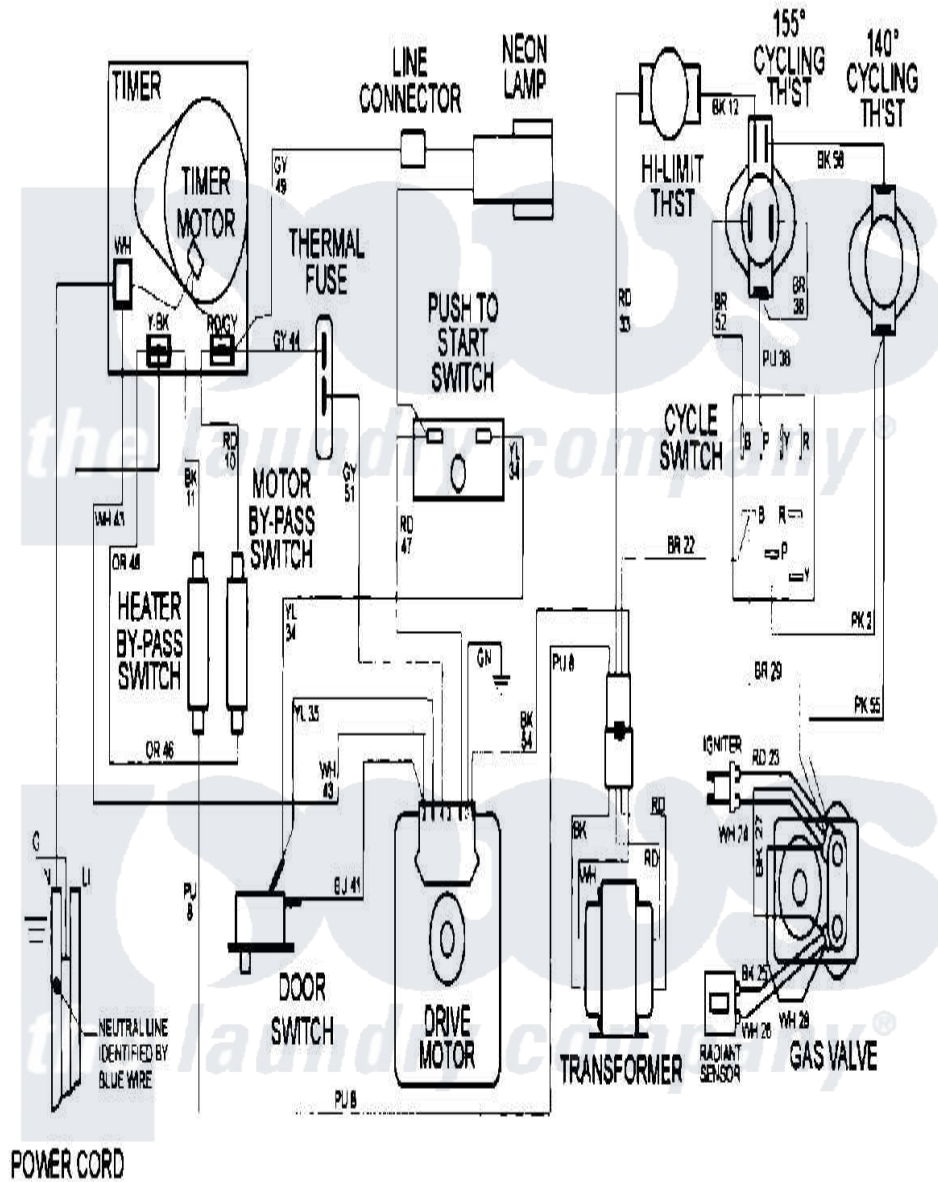

# Maytag MDG16CSSAW 08 - WIRING INFORMATION

Maytag [Commercial Maytag MDG16CSSAW Dryer Parts](#) Parts Diagram 08 - WIRING INFORMATION  
 Click on the part number to view part

Item	Original Part Number	Replaced By	Status	Part Description
001	NLA		Not Available	WIRING INFORMATION