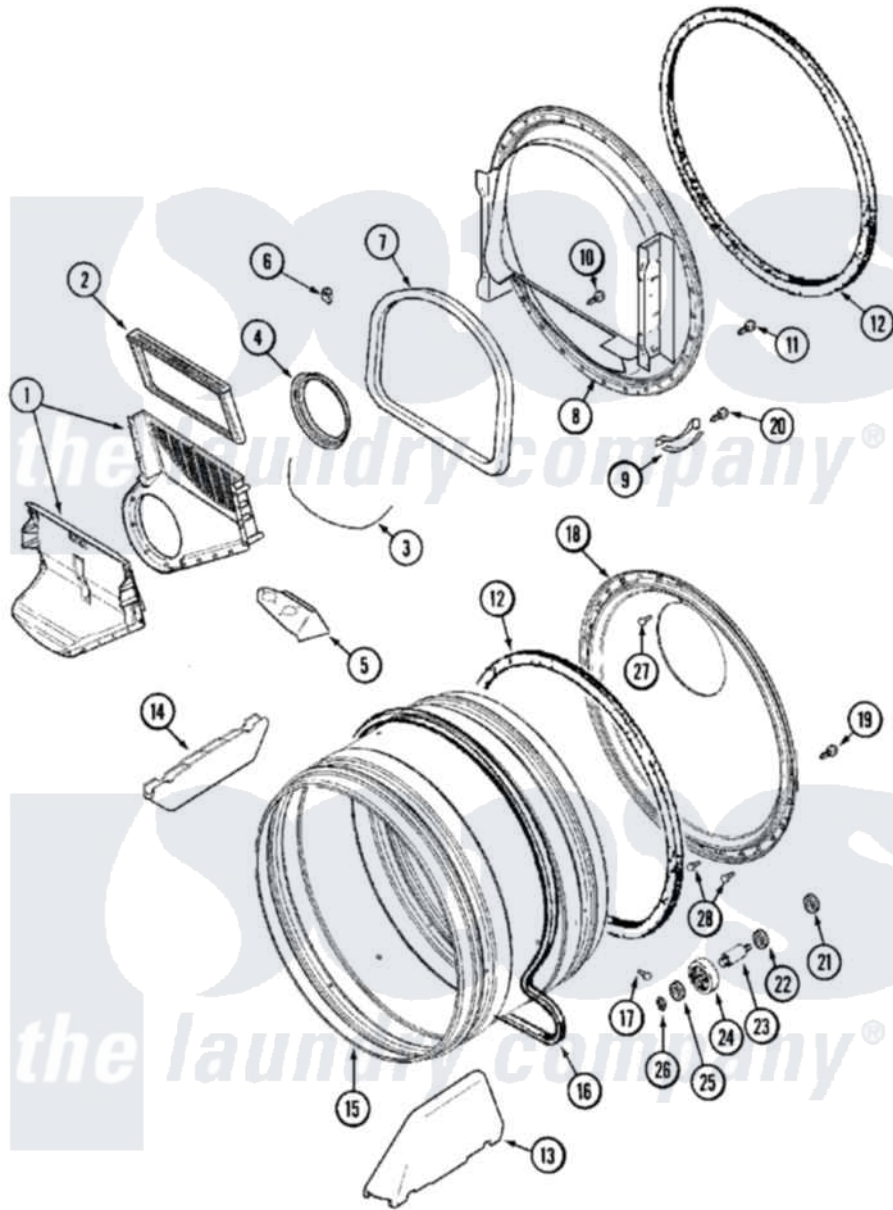

Maytag MDG16CSSAW 09 - TUMBLER (MDG16CSSAW)

Maytag [Commercial Maytag MDG16CSSAW Dryer Parts](#) Parts Diagram 09 - TUMBLER (MDG16CSSAW)
 Click on the part number to view part

Item	Original Part Number	Replaced By	Status	Part Description
001	33001799			Outlet Duct Assembly Note: Outlet Duct Assembly
002	33001804	33002790		Lint Filter
003	NLA		Not Available	SEAL, OUTLET DUCT
004	33001758	33002560		Seal, Blower
005	33001837			Cover, Thermostat
006	Y310376			Clip, Door Switch Harness
007	33001767			Seal, Shroud
008	33001802			Front, Tumbler
009	306508			Tumbler Bearing Kit ----W
010	NLA		Not Available	SCREW, OUTLET DUCT (PHILLIPS)
011	33001855	33002917		Screw, No.10-16
012	33001807			Seal, Tumbler
013	33001756	33002032		Baffle
014	33001755			Baffle
015	33001794	33001889		Tumbler

016	33001777	33002535	V-Belt
017	33001788	33002973	Screw, No.9-15 X 1.00 Hx WS
018	33001801		Back, Tumbler
019	33002190		SCrew, C BraCe, BraCket, Cabinet
020	210720		Rivet, Bearing To Tumbler Fmt
021	33001443		Nut, Hex
022	Y313347	312535	Washer, Vault Mounting Brk.
023	Y312948	6-3129480	Shaft- Tumbler
024	Y303373	12001541	Drum Roller/Washer Assembly--W
025	312535		Washer, Vault Mounting Brk.
026	410233	9703438	Ring-Retr
027	210932		Screw, No.8 X 9/16 Ctsk Note: Screw, Inlet Duct
028	22001996	3370225	Screw