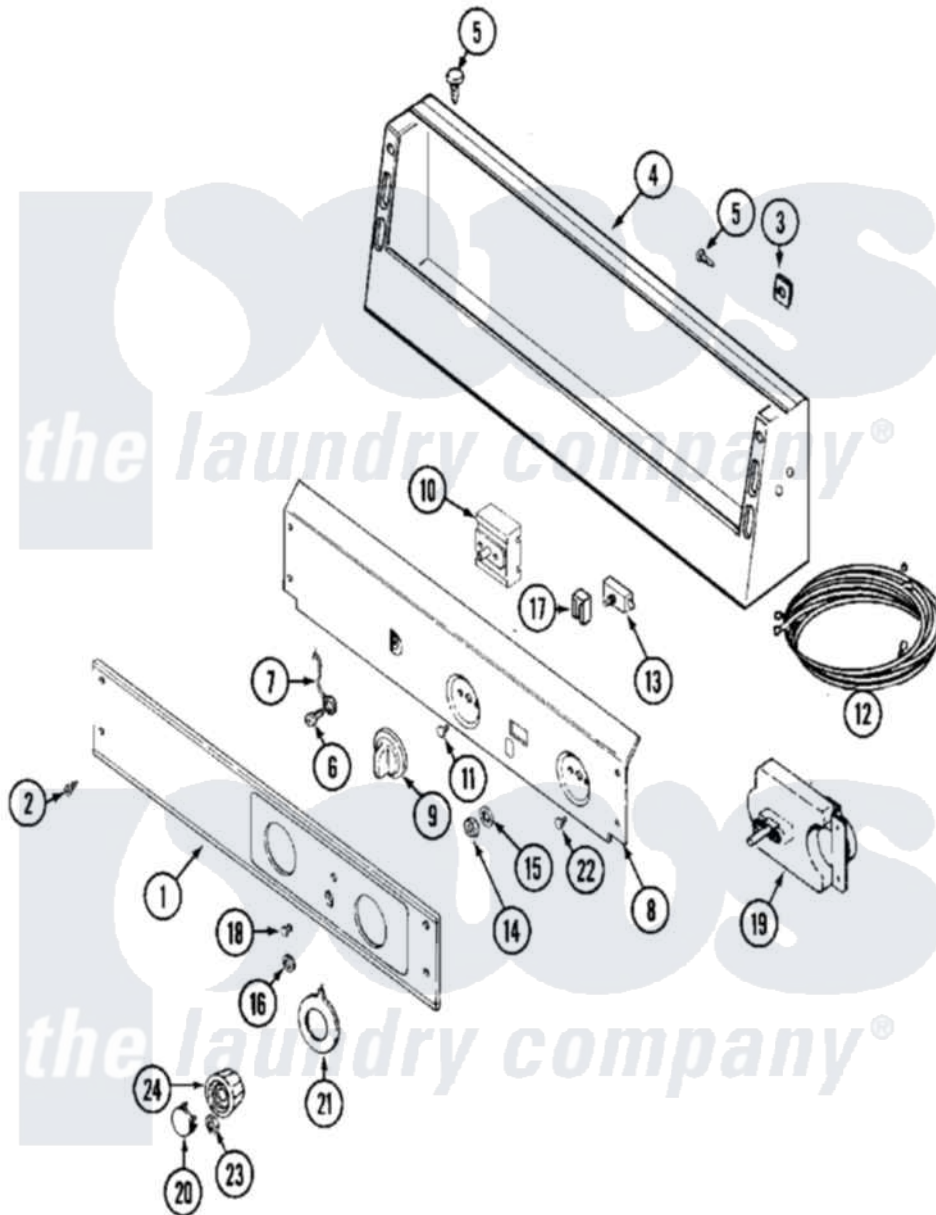

Maytag MDG16MNAEW 01 - CONTROL PANEL

Maytag [Commercial Maytag MDG16MNAEW Dryer Parts](#) Parts Diagram 01 - CONTROL PANEL
 Click on the part number to view part

Item	Original Part Number	Replaced By	Status	Part Description
001	33001967			Panel, Control
002	215506			Screw, Control Panel Overlay
003	215003			Fastener, Panel And Bracket
004	22003101			Console
"	33001957			Console
005	22001996	3370225		Screw
006	211252			Screw, Ground Wire
007	205810			Wire, Ground
008	33001968			Bracket, Back
"	33002524			Bracket, Back
009	306938			Knob, Selector Switch
010	307237	W10327105		Switch, Cycle Selection
"	33002276			Switch, Cycle Selector
011	Y313588	488234		Screw 8-32 X 1/4
012	33001971			Wire Harness, Main
"	33001972			Wire Harness, Main

"	33002246		Wire Harness, Main
"	33002247		Wire Harness, Main
"	33002773		Wire Harness, Main
013	306940	W10149462	Switch, Push-To-Start
014	Y312706	422617	Nut
015	312751		Lockwasher, Start Switch
016	Y312702		Knurled Nut, Start Switch
017	204075	Not Available	PILOT LAMP (DG MODELS ONLY)
"	22001365	W10139459	Lamp-Indicator 230 V.
018	215564		Lens, Indicator Light
019	305214		Timer
"	Y305758		Timer 240-50
020	314723	W10133501	Cap, Knob
021	33001500		Dial, Timer Indicator
022	Y313588	488234	Screw 8-32 X 1/4
023	312273		Nut, Control Knob
024	314724		Knob For Timer
025	33002712	Not Available	MANUAL, OWNERS