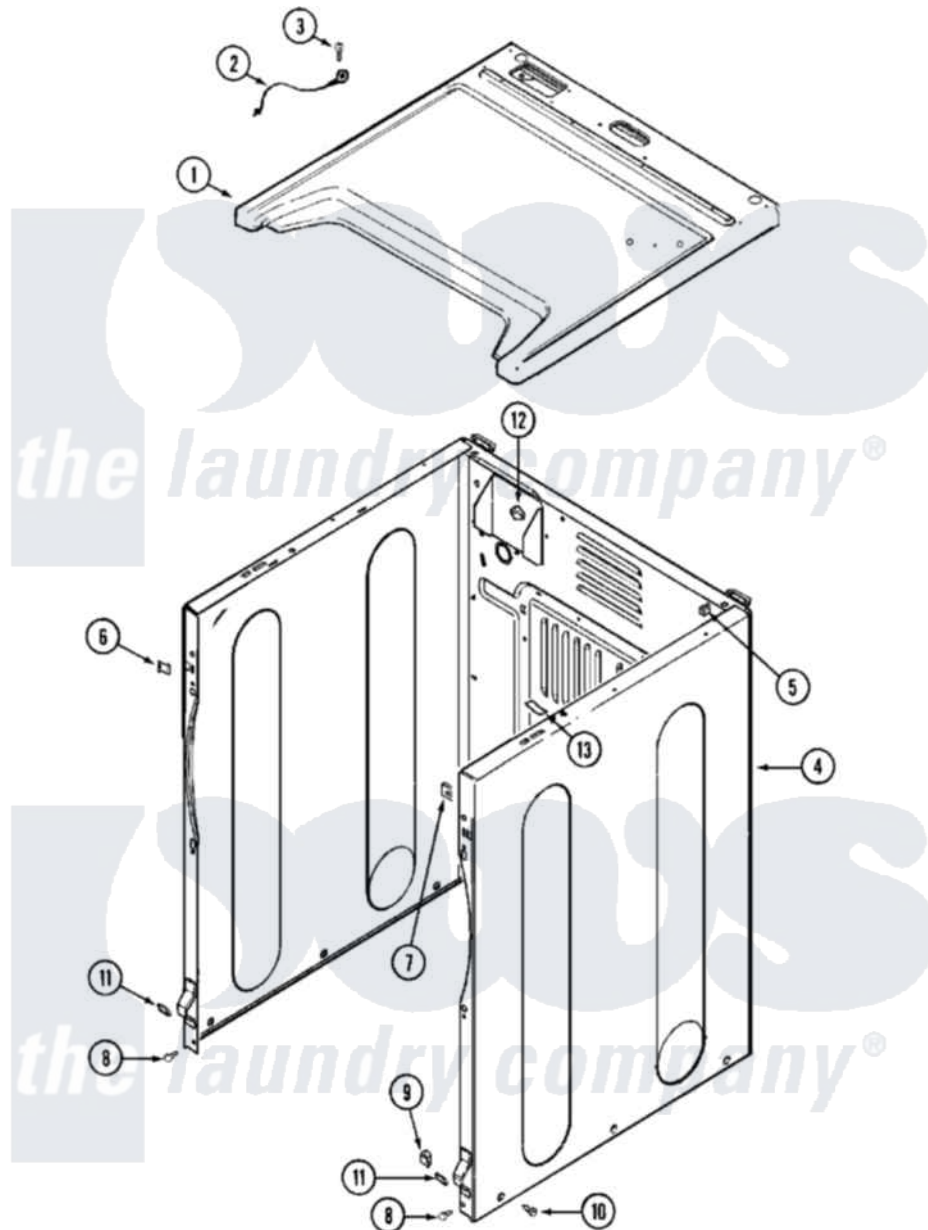

Maytag MDG16MNAEW 02 - CABINET-FRONT

Maytag Commercial Maytag MDG16MNAEW Dryer Parts Parts Diagram 02 - CABINET-FRONT
 Click on the part number to view part

Item	Original Part Number	Replaced By	Status	Part Description
001	33001896			Cover, Top
"	33002631			Cover, Top
002	205810			Wire, Ground
003	211252			Screw, Ground Wire
004	NLA		Not Available	CABINET (WHT)
005	310933	33002194		Nut, Speed
006	22002049			Clip Note: Clip, Front Panel
007	213280	204439		Screw And Fstner Assembly
008	22001995			Screw Note: Screw, Tumbler Front And Shroud
009	22003298			Retainer, Wire
010	213007			Xfor Cabinet See Cabinet, Back
"	22003409	213007		Xfor Cabinet See Cabinet, Back
011	22002239			Clip, Front Panel
012	Y310376			Clip, Door Switch Harness