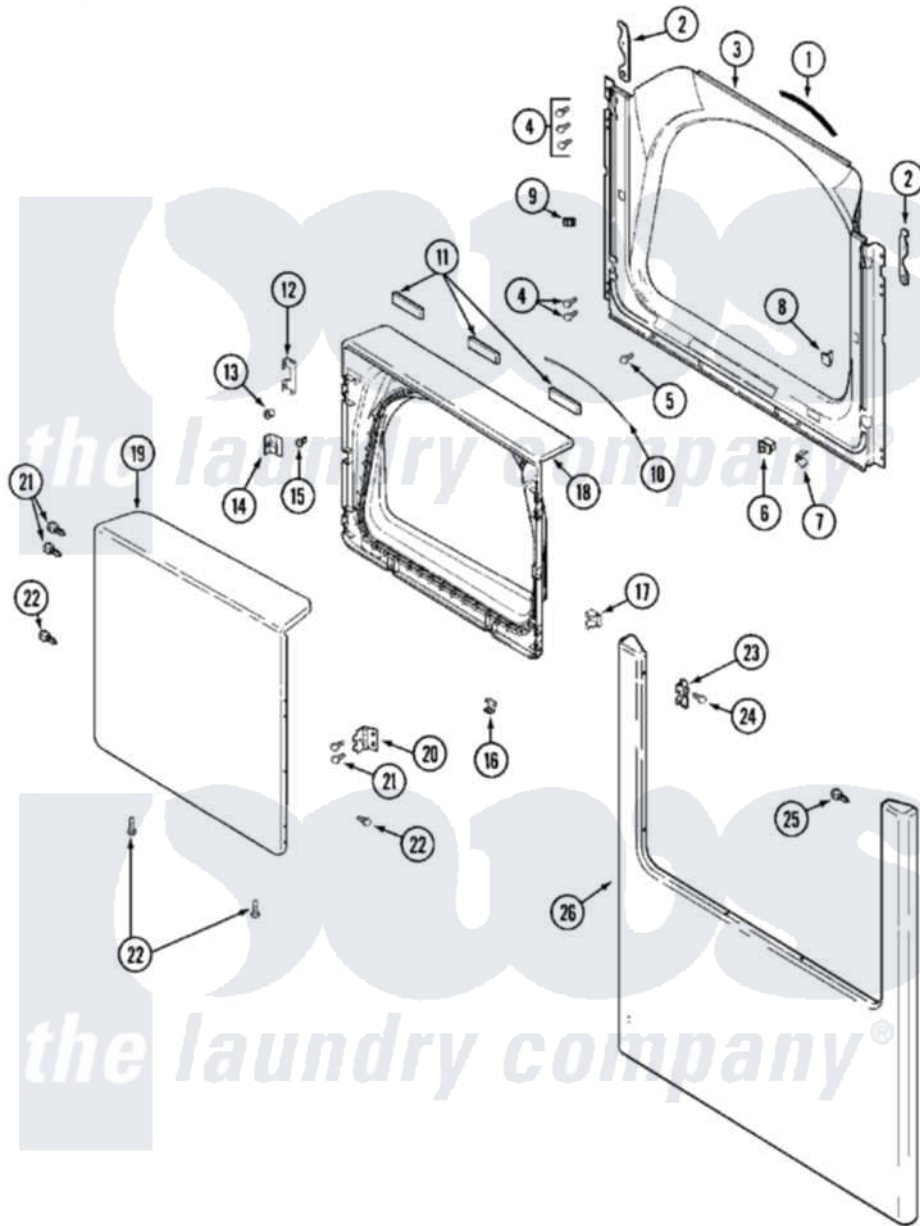

Maytag MDG16MNAEW 03 - DOOR

Maytag [Commercial Maytag MDG16MNAEW Dryer Parts](#) Parts Diagram 03 - DOOR
 Click on the part number to view part

Item	Original Part Number	Replaced By	Status	Part Description
001	33001767			Seal, Shroud
002	22002247	33002597		Hook, Security
"	33002597			Hook, Security
003	33001900			Shroud
"	33001954			Shroud
004	22001995			Screw Note: Screw, Tumbler Front And Shroud
005	33001768			Screw, Shroud Note: Screw, Shroud And Outlet Duct
006	33001509	W10169313		Switch-Dor
"	33002167			Switch, Door
"	33002239			Switch, Door
007	33001760			Bracket, Hinge
008	NLA		Not Available	PLUG, DOOR CATCH
009	Y304578	LA-1003		Door Catch Kit
010	33002094			Seal, Door
011	33001268		Not Available	PAD, DOOR

012	22002038		Clip, Door
013	33001771		Bushing, Inner Door
014	33001793		Bracket, Strike
015	33001761		Strike, Door
016	22002039		Clip, Door
017	33001763		Plug, Inner Door
018	33001899		Door, Inner
019	33001904		Door, Outer
020	33001759		Hinge, Door
021	22002062	98006631	Screw
022	22002063		Screw No.8-18AB Wafer Head
023	33001764		Cover, Hinge Hole
024	33001846		Screw, Hinge Hole Cover
025	22002243		Screw, Front Panel And Hinge
"	22002244		Clip, Grounding
026	213280	204439	Screw And Fstner Assembly
"	22002239		Clip, Front Panel
"	33001901		Panel, Front