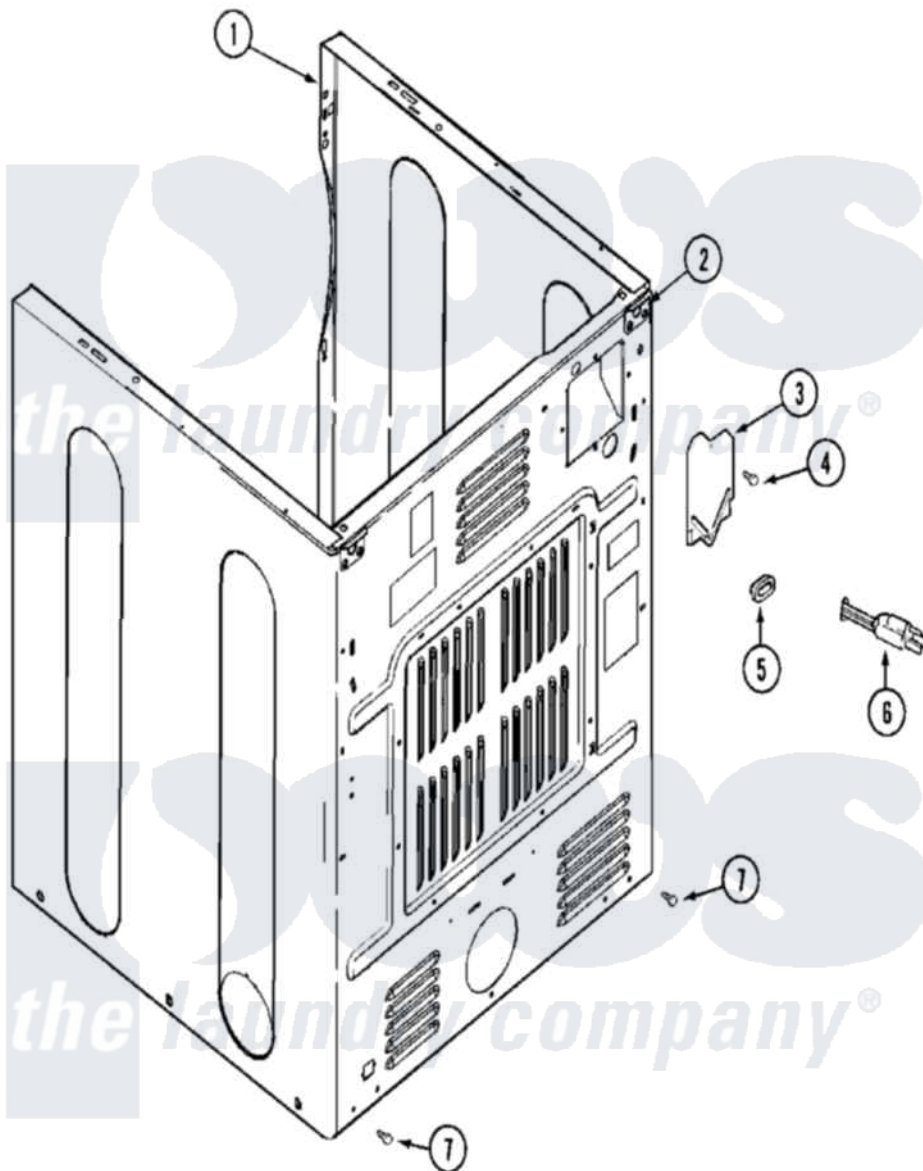

Maytag MDG16MNAEW 04 - CABINET-REAR

Maytag [Commercial Maytag MDG16MNAEW Dryer Parts](#) Parts Diagram 04 - CABINET-REAR
 Click on the part number to view part

Item	Original Part Number	Replaced By	Status	Part Description
001	NLA		Not Available	CABINET (WHT)
002	22001995			Screw Note: Screw, Tumbler Front And Shroud
"	22003367	22004095		Hinge, Plastic
"	NLA		Not Available	BRACKET, CABINET HINGE
003	33001795			Cover, Terminal Block
004	22001995			Screw Note: Screw, Tumbler Front And Shroud
"	Y912873			Screw, Terminal Block Bracket
005	211881			Grommet, Cord Part Not Used-Gas Models Only
"	216183			Grommet, Cord Export
"	22002532	216183		Grommet, Cord Export
006	22003540			Cord, Power
"	22003541	22004404		Cord Adapter
"	308966		Not Available	CORD, POWER (EXPORT)
"	33001284		Not Available	CORD, POWER

" 33001285

Not Available

CORD, POWER

" 33001689

Not Available

CORD, POWER (AS WRAPPED)

007 [22001995](#)

Screw Note: Screw, Tumbler Front And Shroud