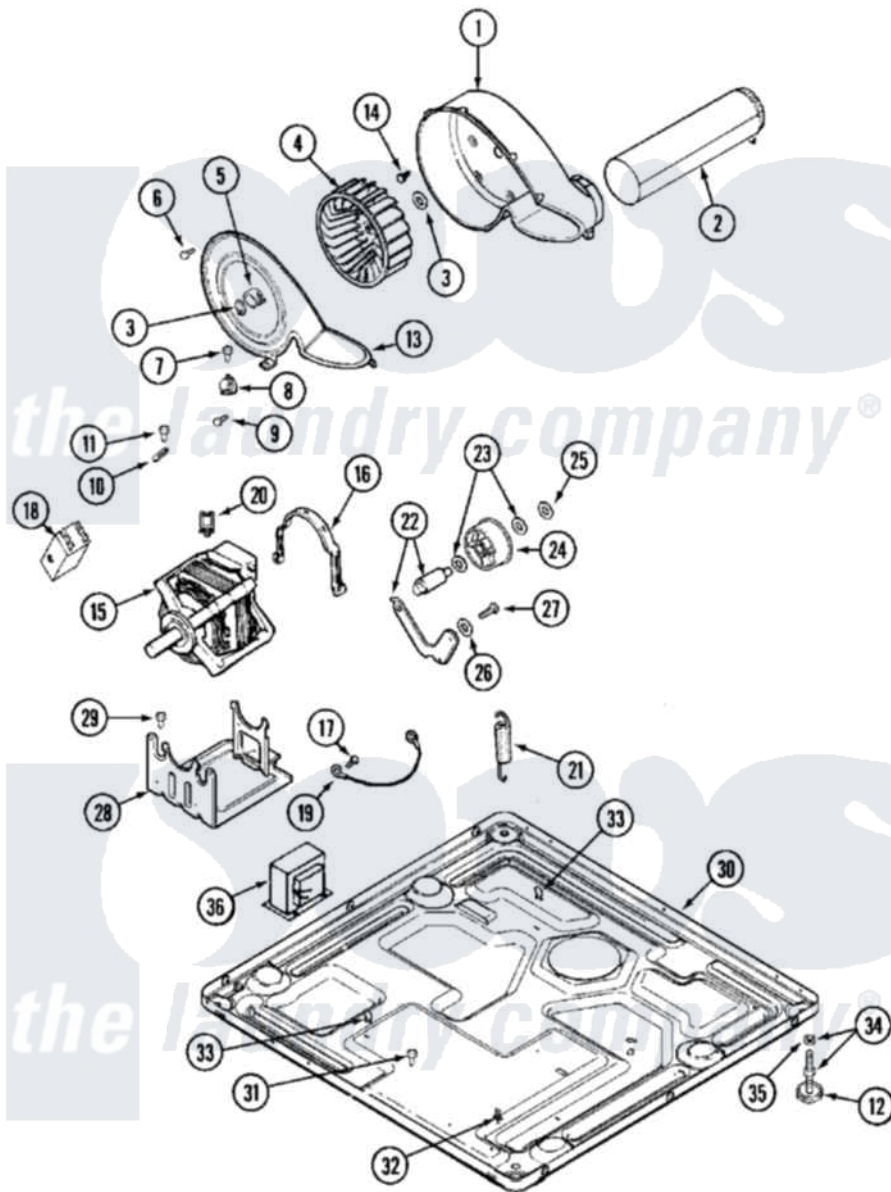

Maytag MDG16MNAEW 06 - MOTOR DRIVE

Maytag [Commercial Maytag MDG16MNAEW Dryer Parts](#) Parts Diagram 06 - MOTOR DRIVE
 Click on the part number to view part

Item	Original Part Number	Replaced By	Status	Part Description
001	33001789			Housing, Blower
002	22001995			Screw Note: Screw, Tumbler Front And Shroud
"	33001800			Duct Assembly, Exhaust
003	410233	9703438		Ring-Retrn
004	33001790			Wheel, Blower
"	33002797			Wheel, Blower
005	312967			Clamp, Blower Housing
006	33001855	33002917		Screw, No.10-16
007	Y313561			Screw----NA
008	303392			Thermostat, Cycling
"	306966			Thermostat, Multi-Temp Part Not Used Mdg26ct-MN Only
009	22001996	3370225		Screw
010	33001762			Fuse, Thermal
011	NLA		Not Available	SCREW, THERMAL CUT-OFF
012	Y314137			Foot, Rubber