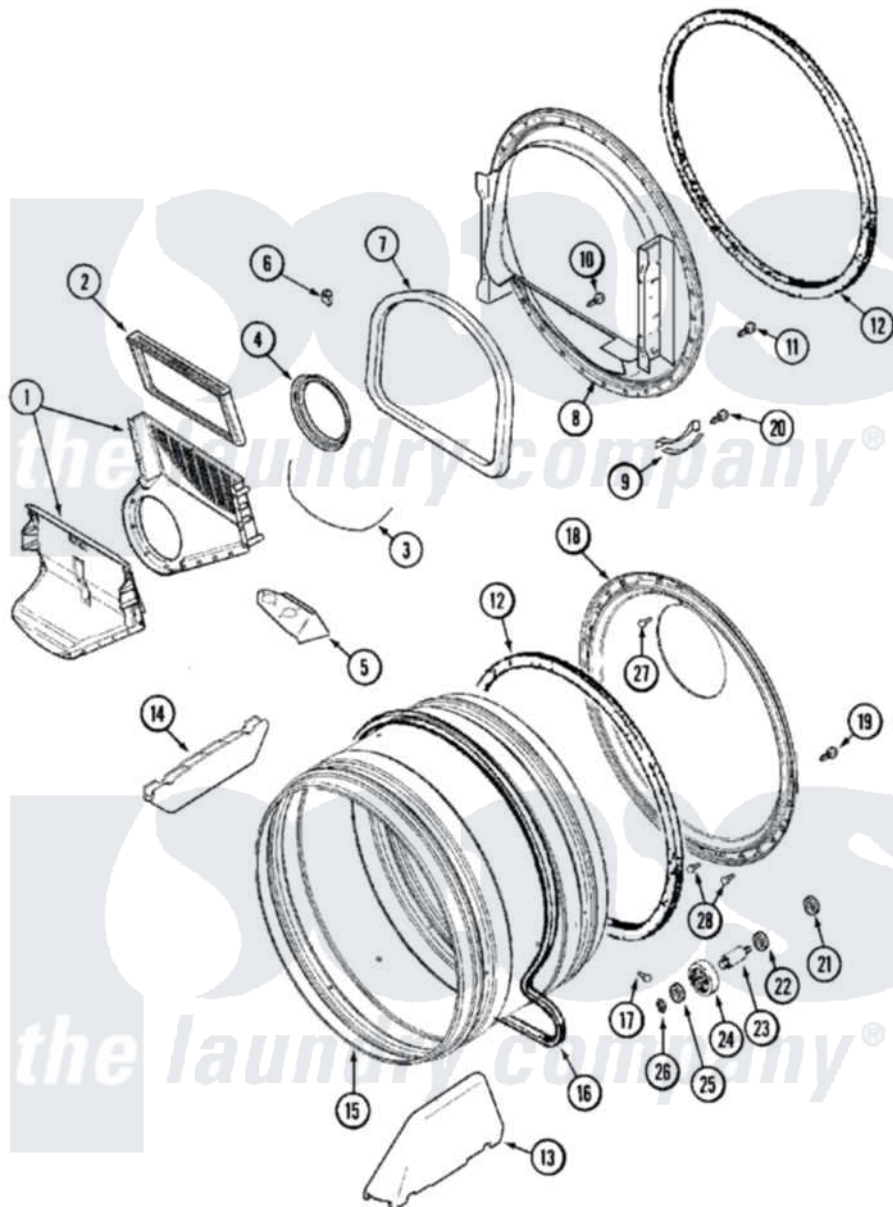

Maytag MDG16MNAEW 08 - TUMBLER

Maytag [Commercial Maytag MDG16MNAEW Dryer Parts](#) Parts Diagram 08 - TUMBLER
 Click on the part number to view part

| Item | Original Part Number | Replaced By | Status | Part Description |
|------|--------------------------|--------------------------|---------------|--|
| 001 | 33001799 | | | Outlet Duct Assembly Note: Outlet Duct Assembly |
| 002 | 33001804 | 33002790 | | Lint Filter |
| 003 | NLA | | Not Available | SEAL, OUTLET DUCT |
| 004 | 33001758 | 33002560 | | Seal, Blower |
| " | 33002560 | | | Seal, Blower |
| 005 | 33001837 | | | Cover, Thermostat |
| 006 | Y310376 | | | Clip, Door Switch Harness |
| 007 | 33001767 | | | Seal, Shroud |
| 008 | 33001802 | | | Front, Tumbler |
| 009 | 306508 | | | Tumbler Bearing Kit ---W |
| 010 | NLA | | Not Available | SCREW, OUTLET DUCT (PHILLIPS) |
| 011 | 33001855 | 33002917 | | Screw, No.10-16 |
| 012 | 33001807 | | | Seal, Tumbler |
| 013 | 33001756 | 33002032 | | Baffle |
| 014 | 33001755 | | | Baffle |

| | | | |
|-----|--------------------------|---------------------------|--|
| 015 | 33001794 | 33001889 | Tumbler |
| 016 | 33001777 | 33002535 | V-Belt |
| " | 33002535 | | V-Belt |
| 017 | 33001788 | 33002973 | Screw, No.9-15 X 1.00 Hx WS |
| 018 | 33001801 | | Back, Tumbler |
| 019 | 33002190 | | SCrew, C BraCe, BraCket, Cabinet |
| 020 | 210720 | | Rivet, Bearing To Tumbler Fmt |
| 021 | 33001443 | | Nut, Hex |
| 022 | Y313347 | 312535 | Washer, Vault Mounting Brk. |
| 023 | Y312948 | 6-3129480 | Shaft- Tumbler |
| 024 | Y303373 | 12001541 | Drum Roller/Washer Assembly--W |
| 025 | 312535 | | Washer, Vault Mounting Brk. |
| 026 | 410233 | 9703438 | Ring-Retrn |
| 027 | 210932 | | Screw, No.8 X 9/16 Ctsk Note: Screw, Inlet Duct |
| 028 | 22001996 | 3370225 | Screw |