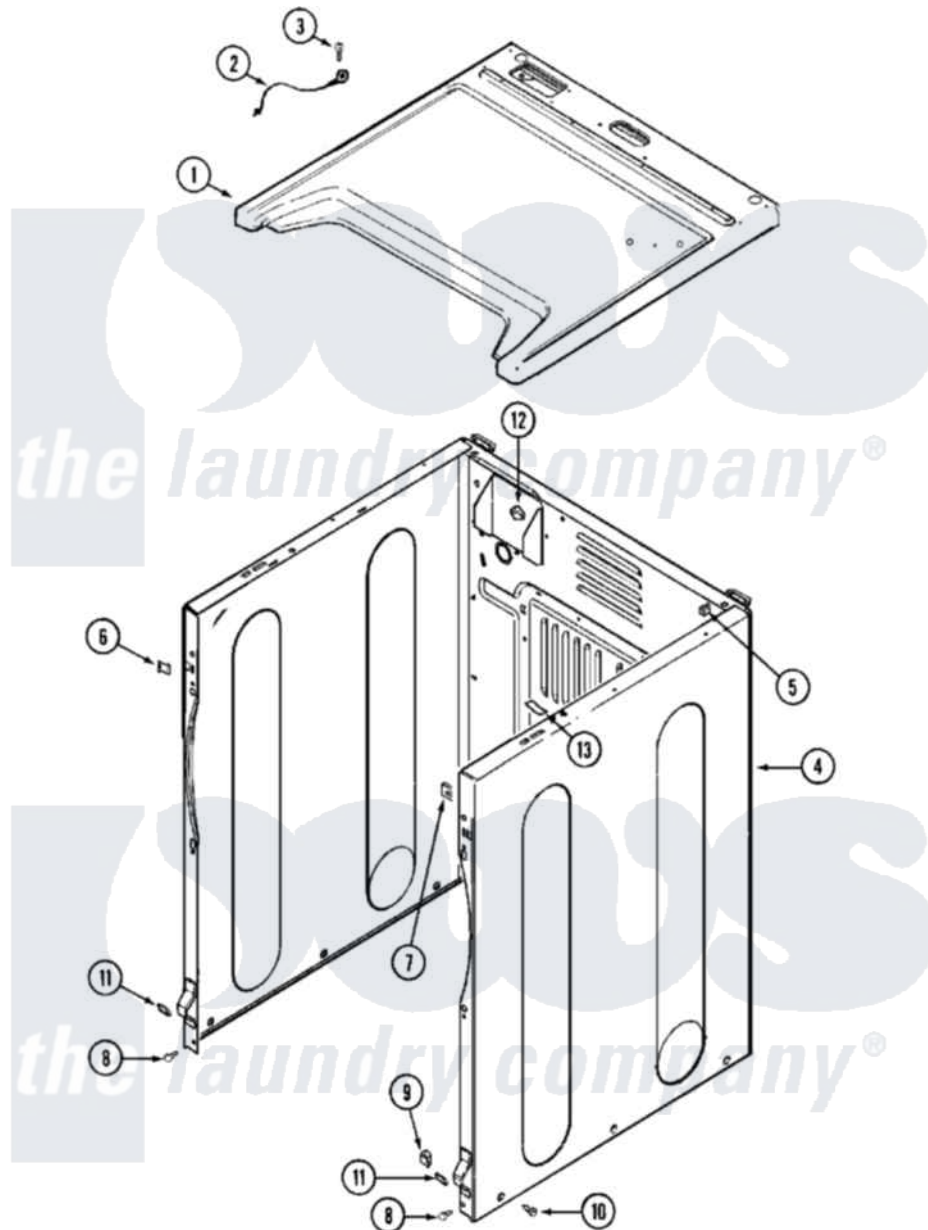

Maytag MDG16MNAGW 02 - CABINET-FRONT

Maytag Commercial Maytag MDG16MNAGW Dryer Parts Parts Diagram 02 - CABINET-FRONT
 Click on the part number to view part

Item	Original Part Number	Replaced By	Status	Part Description
001	33001896			Cover, Top
"	33002631			Cover, Top
002	205810			Wire, Ground
003	211252			Screw, Ground Wire
004	NLA		Not Available	CABINET (WHT)
005	310933	33002194		Nut, Speed
006	22002049			Clip Note: Clip, Front Panel
007	213280	204439		Screw And Fstner Assembly
008	22001995			Screw Note: Screw, Tumbler Front And Shroud
009	22003298			Retainer, Wire
010	213007			Xfor Cabinet See Cabinet, Back
"	22003409	213007		Xfor Cabinet See Cabinet, Back
011	22002239			Clip, Front Panel
012	Y310376			Clip, Door Switch Harness