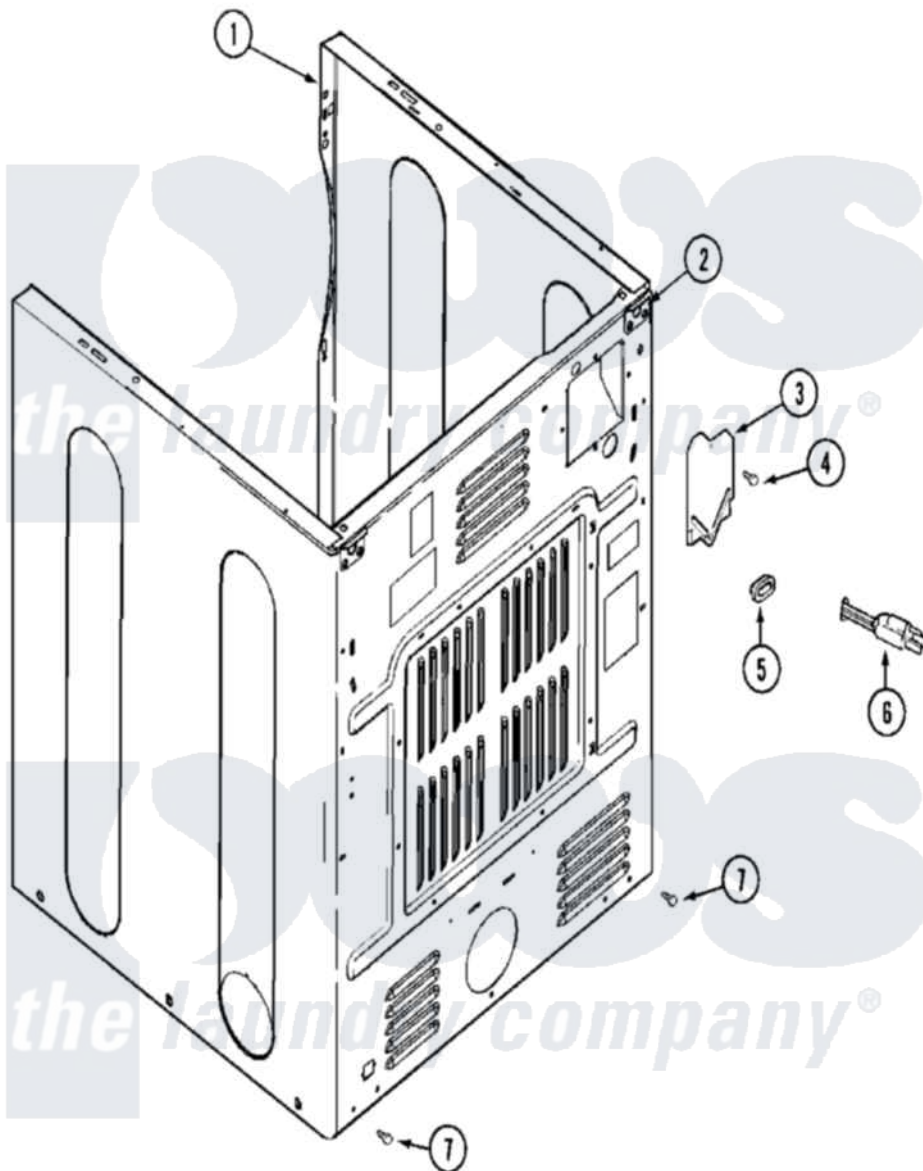

# Maytag MDG16MNAGW 04 - CABINET-REAR

Maytag [Commercial Maytag MDG16MNAGW Dryer Parts](#) Parts Diagram 04 - CABINET-REAR  
 Click on the part number to view part

Item	Original Part Number	Replaced By	Status	Part Description
001	NLA		Not Available	CABINET (WHT)
002	<a href="#">22001995</a>			Screw Note: Screw, Tumbler Front And Shroud
"	22003367	<a href="#">22004095</a>		Hinge, Plastic
"	NLA		Not Available	BRACKET, CABINET HINGE
003	<a href="#">33001795</a>			Cover, Terminal Block
004	<a href="#">22001995</a>			Screw Note: Screw, Tumbler Front And Shroud
"	<a href="#">Y912873</a>			Screw, Terminal Block Bracket
005	<a href="#">211881</a>			Grommet, Cord Part Not Used-Gas Models Only
"	<a href="#">216183</a>			Grommet, Cord Export
"	22002532	<a href="#">216183</a>		Grommet, Cord Export
006	<a href="#">22003540</a>			Cord, Power
"	22003541	<a href="#">22004404</a>		Cord Adapter
"	308966		Not Available	CORD, POWER (EXPORT)
"	33001284		Not Available	CORD, POWER

" 33001285

Not Available

CORD, POWER

" 33001689

Not Available

CORD, POWER (AS WRAPPED)

007 [22001995](#)

Screw Note: Screw, Tumbler Front And Shroud