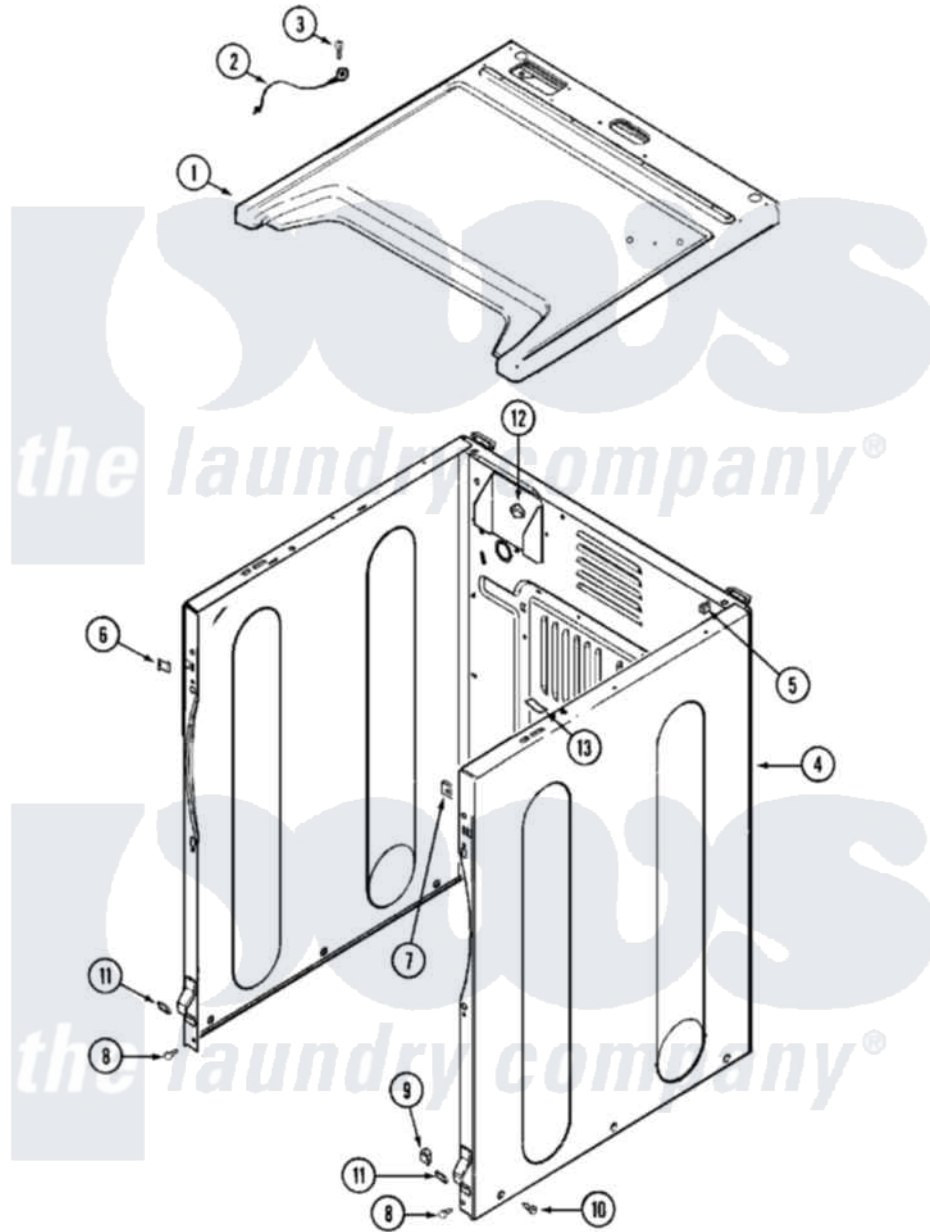

Maytag MDG16MNDGW 02 - CABINET-FRONT

Maytag [Commercial Maytag MDG16MNDGW Dryer Parts](#) Parts Diagram 02 - CABINET-FRONT
 Click on the part number to view part

Item	Original Part Number	Replaced By	Status	Part Description
001	33002631			Cover, Top
002	22001959			Wire, Ground
003	210186	3370225		Screw
004	NLA		Not Available	CABINET ASSY (WHT-AS PK)
005	310933	33002194		Nut, Speed
006	22002049			Clip Note: Clip, Front Panel
007	213280	204439		Screw And Fstner Assembly
008	22001995			Screw Note: Screw, Tumbler Front And Shroud
009	Y310376			Clip, Door Switch Harness
010	213007			Xfor Cabinet See Cabinet, Back
"	22003409	213007		Xfor Cabinet See Cabinet, Back
011	22002239			Clip, Front Panel
012	Y310376			Clip, Door Switch Harness
013	33001836			Strap, Top Cover Support