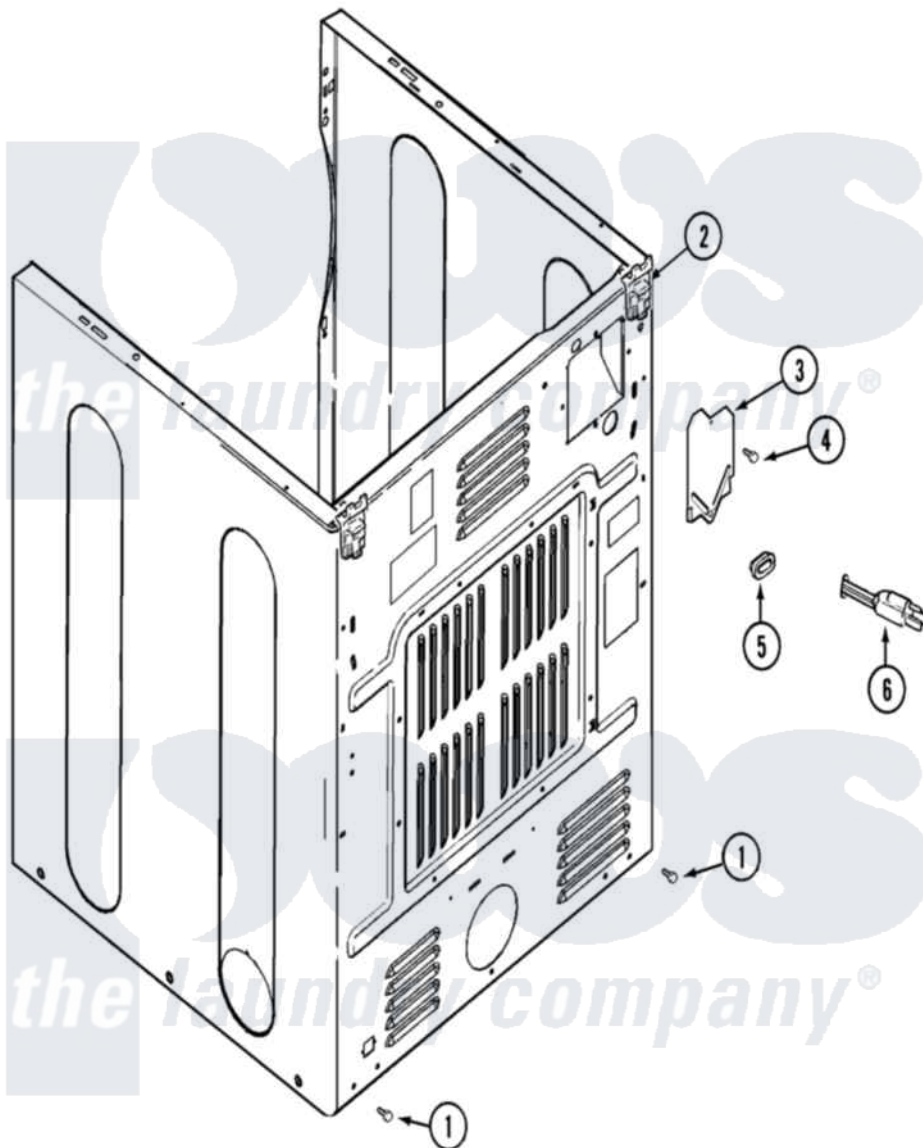

Maytag MDG16MNDGW 04 - CABINET-REAR

Maytag [Commercial Maytag MDG16MNDGW Dryer Parts](#) Parts Diagram 04 - CABINET-REAR
 Click on the part number to view part

Item	Original Part Number	Replaced By	Status	Part Description
001	22001995			Screw Note: Screw, Tumbler Front And Shroud
002	22001995			Screw Note: Screw, Tumbler Front And Shroud
"	22004095			Hinge, Plastic
003	33001795			Cover, Terminal Block
004	22001995			Screw Note: Screw, Tumbler Front And Shroud
005	211881			Grommet, Cord Part Not Used-Gas Models Only
"	216183			Grommet, Cord Export
006	22003540			Cord, Power
"	22003705		Not Available	ADAPTER, CORD EXPORT
"	22004405		Not Available	CORD ADAPTER ASSY
"	33002778			Power Cord