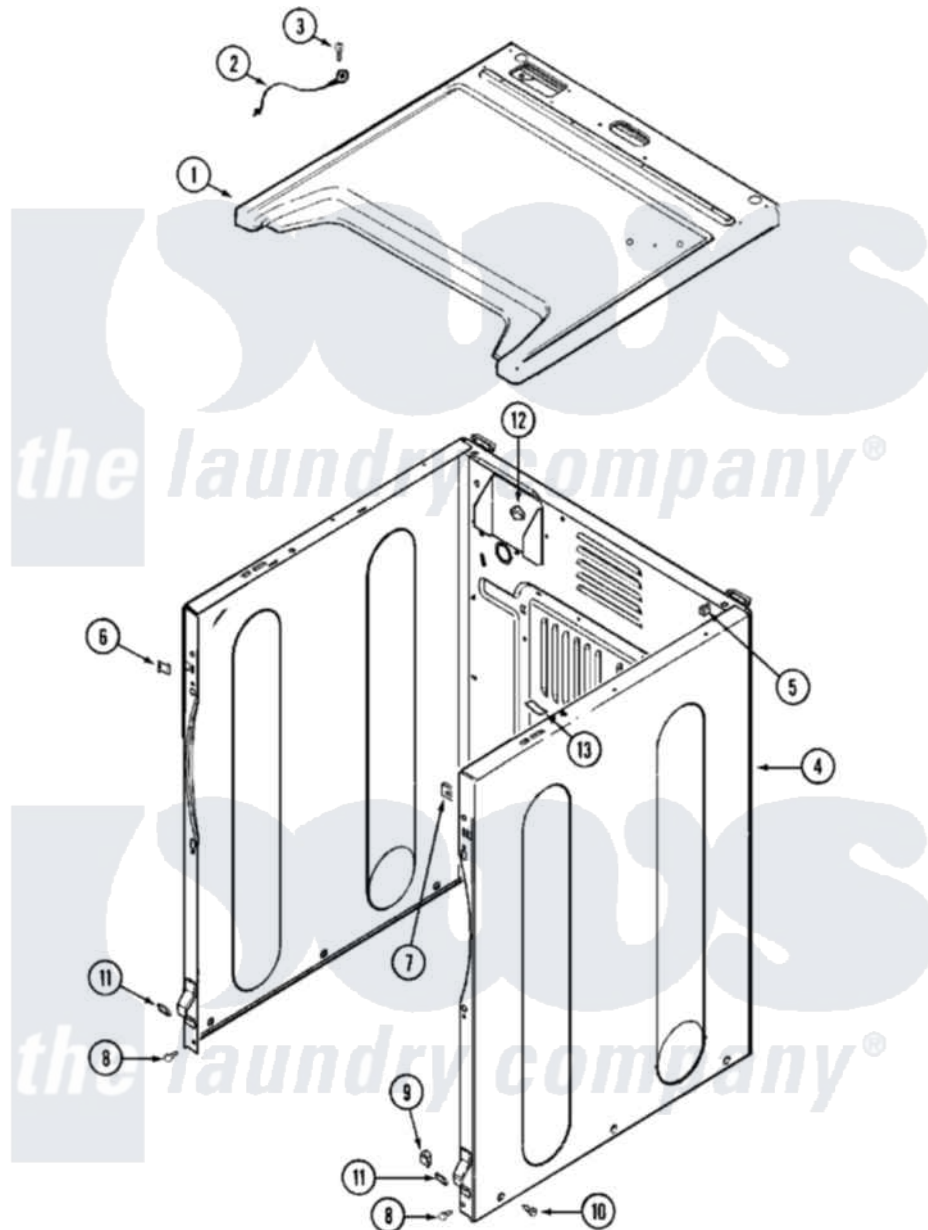

Maytag MDG16MNDWW 02 - CABINET-FRONT

Maytag Commercial Maytag MDG16MNDWW Dryer Parts Parts Diagram 02 - CABINET-FRONT
 Click on the part number to view part

Item	Original Part Number	Replaced By	Status	Part Description
001	33002631			Cover, Top
002	22001959			Wire, Ground
003	210186	3370225		Screw
004	NLA		Not Available	CABINET ASSY (WHT-AS PK)
005	310933	33002194		Nut, Speed
006	22002049			Clip Note: Clip, Front Panel
007	213280	204439		Screw And Fstner Assembly
008	22001995			Screw Note: Screw, Tumbler Front And Shroud
009	Y310376			Clip, Door Switch Harness
010	213007			Xfor Cabinet See Cabinet, Back
"	22003409	213007		Xfor Cabinet See Cabinet, Back
011	22002239			Clip, Front Panel
012	Y310376			Clip, Door Switch Harness
013	33001836			Strap, Top Cover Support