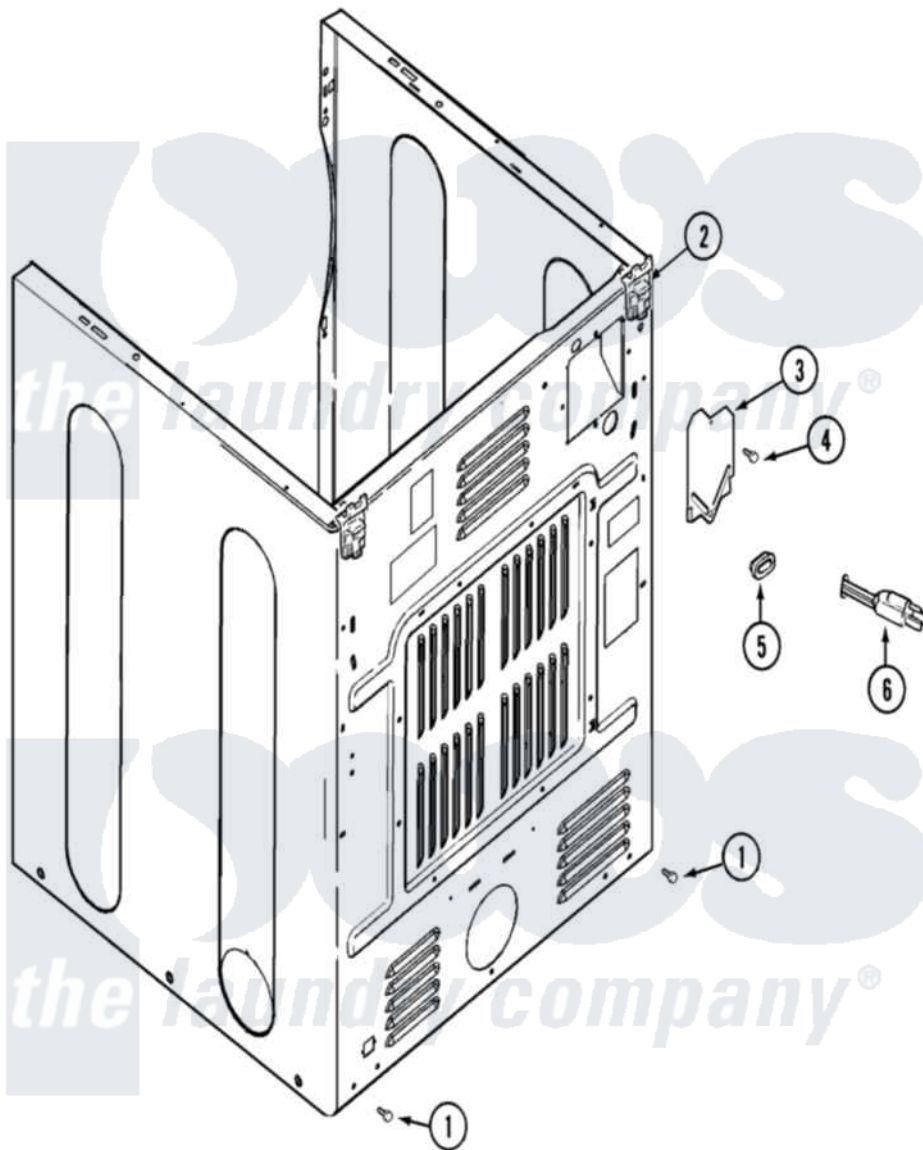

Maytag MDG16MNDWW 04 - CABINET-REAR

Maytag [Commercial Maytag MDG16MNDWW Dryer Parts](#) Parts Diagram 04 - CABINET-REAR
 Click on the part number to view part

Item	Original Part Number	Replaced By	Status	Part Description
001	22001995			Screw Note: Screw, Tumbler Front And Shroud
002	22001995			Screw Note: Screw, Tumbler Front And Shroud
"	22004095			Hinge, Plastic
003	33001795			Cover, Terminal Block
004	22001995			Screw Note: Screw, Tumbler Front And Shroud
005	211881			Grommet, Cord Part Not Used-Gas Models Only
"	216183			Grommet, Cord Export
006	22003540			Cord, Power
"	22003705		Not Available	ADAPTER, CORD EXPORT
"	22004405		Not Available	CORD ADAPTER ASSY
"	33002778			Power Cord