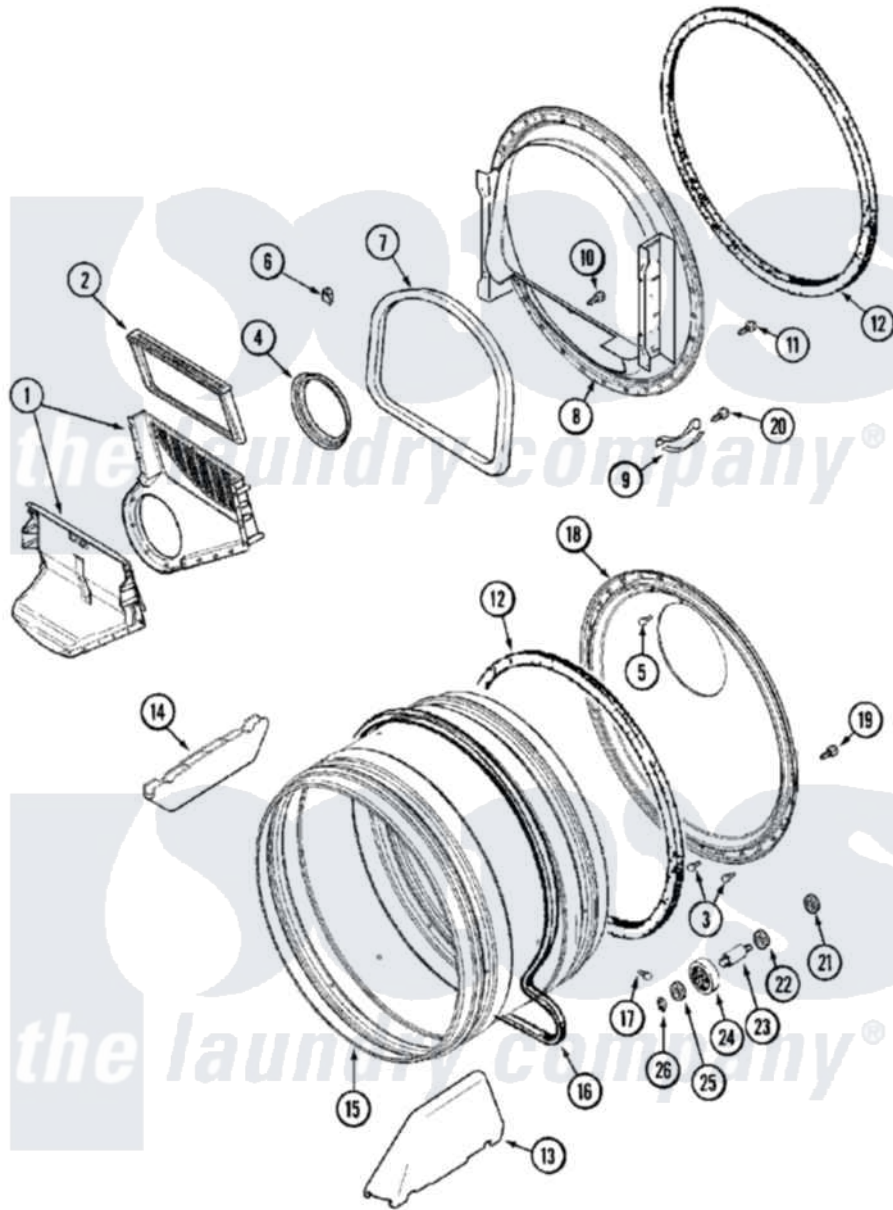

Maytag MDG16MNDWW 05 - TUMBLER

Maytag [Commercial Maytag MDG16MNDWW Dryer Parts](#) Parts Diagram 05 - TUMBLER
 Click on the part number to view part

Item	Original Part Number	Replaced By	Status	Part Description
001	33001799			Outlet Duct Assembly Note: Outlet Duct Assembly
002	33002790			Lint Filter
003	210932			Screw, No.8 X 9/16 Ctsk Note: Screw, Inlet Duct
004	33002560			Seal, Blower
005	22001996	3370225		Screw
006	Y310376			Clip, Door Switch Harness
007	33001767			Seal, Shroud
008	33001802			Front, Tumbler
009	306508			Tumbler Bearing Kit ---W
010	NLA		Not Available	SCREW, OUTLET DUCT (PHILLIPS)
011	33001855	33002917		Screw, No.10-16
012	33001807			Seal, Tumbler
013	33001756	33002032		Baffle
014	33001755			Baffle

015	33001794	33001889	Tumbler
016	33002535		V-Belt
017	33001788	33002973	Screw, No.9-15 X 1.00 Hx WS
018	33002779		Tumbler Back And Seal As-Pack
"	33003037		Tumbler Back And Seal
019	22001995		Screw Note: Screw, Tumbler Front And Shroud
020	210720		Rivet, Bearing To Tumbler Fmt
021	33001443		Nut, Hex
022	Y313347	312535	Washer, Vault Mounting Brk.
023	Y312948	6-3129480	Shaft- Tumbler
024	Y303373	12001541	Drum Roller/Washer Assembly--W
025	312535		Washer, Vault Mounting Brk.
026	410233	9703438	Ring-Retrn