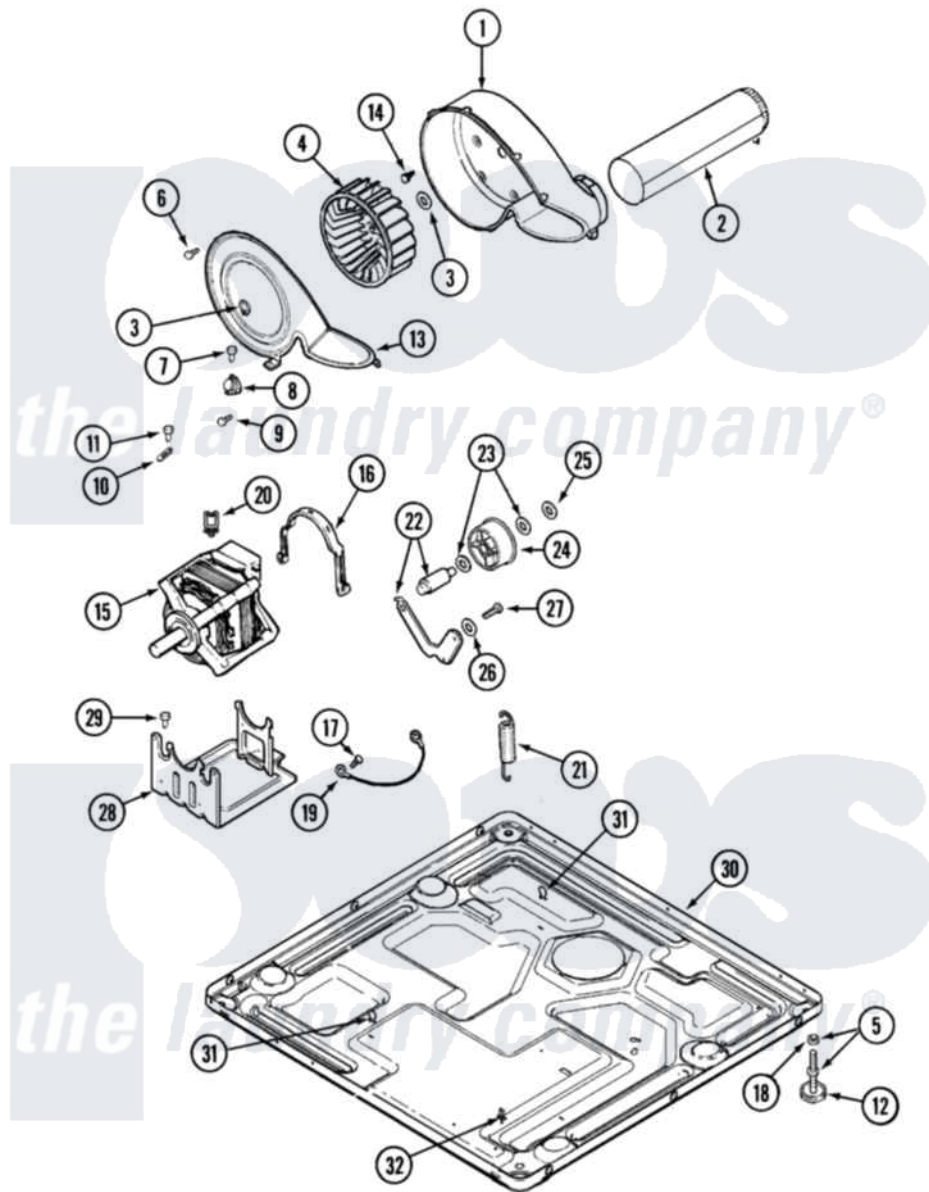

Maytag MDG16MNDWW 07 - MOTOR DRIVE & BASE

Maytag Commercial Maytag MDG16MNDWW Dryer Parts Parts Diagram 07 - MOTOR DRIVE & BASE
 Click on the part number to view part

Item	Original Part Number	Replaced By	Status	Part Description
001	33001789			Housing, Blower
002	22001995			Screw Note: Screw, Tumbler Front And Shroud
"	33001800			Duct Assembly, Exhaust
003	410233	9703438		Ring-Retrn
004	33001790			Wheel, Blower
005	Y305086			Adjustable Leg And Nut
006	33001855	33002917		Screw, No.10-16
007	Y313561			Screw---NA
008	303392			Thermostat, Cycling
"	306966			Thermostat, Multi-Temp Part Not Used Mdg26ct-MN Only
009	22001996	3370225		Screw
010	33001762			Fuse, Thermal
011	NLA		Not Available	SCREW, THERMAL CUT-OFF
012	Y314137			Foot, Rubber
013	33002711			Cover, Blower Housing

014	314818	1163839	Screw
015	33002795		Motor, Drive 60Hz
"	33002796	W10197708	Motor-Drve
016	33002221	Y015825	Clip, Motor To Motor Support
017	910343	488234	Screw 8-32 X 1/4
018	Y052740	62739	Nut, Lock
019	901220		Ground Wire
020	Y310376		Clip, Door Switch Harness
021	33002460	33002459	Assembly, Spring And Plug
"	33002461		Plug For Spring
022	33001840	6-3705180	Idler Arm
023	Y312527		Washer, Idler Shaft
024	33001783	6-3700340	BearIng- I
025	312958	354987	Ring, Retaining
026	33002218		Grommet, Idler Arm
027	Y014874		Screw, Idler Arm And Sleeve
028	33002817		Motor Support, Offset
029	Y313561		Screw----NA
030	NLA	Not Available	BASE, (LWR)----NA
031	410490		Spring, Retainer Wire Harness
032	315471	22003298	Retainer, Wire