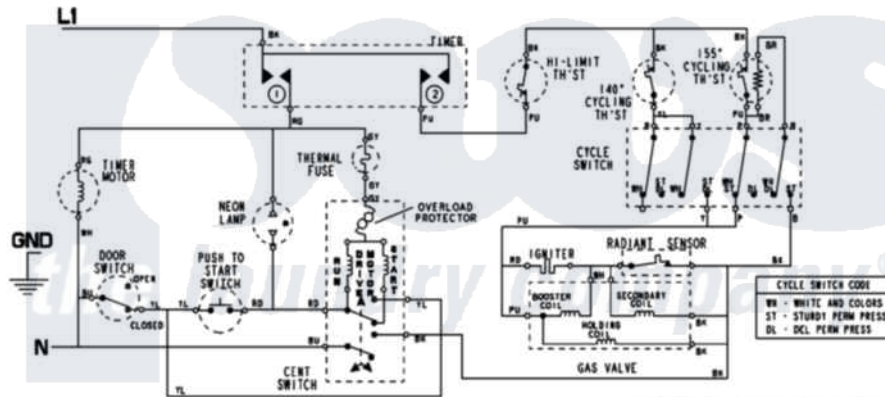

Maytag MDG16MNDWW 08 - WIRING INFORMATION

TIMER INFORMATION		
CAM NO.	CIRCUIT	FUNCTION
1	BA-NG	MOTOR
2	BA-PU	HEATER

ELECTRICAL SCHEMATIC

CAUTION "Label all wires prior to disconnection when servicing controls. Wiring errors can cause improper and dangerous operation."

"Verify proper operation after serving."

ELECTRICAL WIRING DIAGRAM

Maytag [Commercial Maytag MDG16MNDWW Dryer Parts](#) Parts Diagram 08 - WIRING INFORMATION

[Click on the part number to view part](#)

Item	Original Part Number	Replaced By	Status	Part Description
001	NLA		Not Available	WIRING INFORMATION