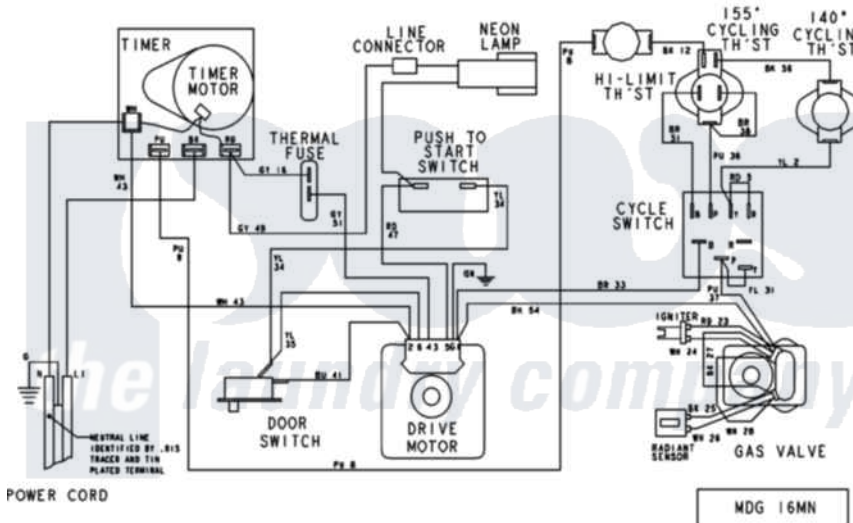

Maytag MDG16MNDWW 08 - WIRING INFORMATION

TIMER INFORMATION		
CAM NO.	CIRCUIT	FUNCTION
1	BA-NG	MOTOR
2	BA-PU	HEATER

ELECTRICAL SCHEMATIC

CAUTION "Label all wires prior to disconnection when servicing controls. Wiring errors can cause improper and dangerous operation."

"Verify proper operation after serving."

ELECTRICAL WIRING DIAGRAM

Maytag [Commercial Maytag MDG16MNDWW Dryer Parts](#) Parts Diagram 08 - WIRING INFORMATION

[Click on the part number to view part](#)

Item	Original Part Number	Replaced By	Status	Part Description
001	NLA		Not Available	WIRING INFORMATION