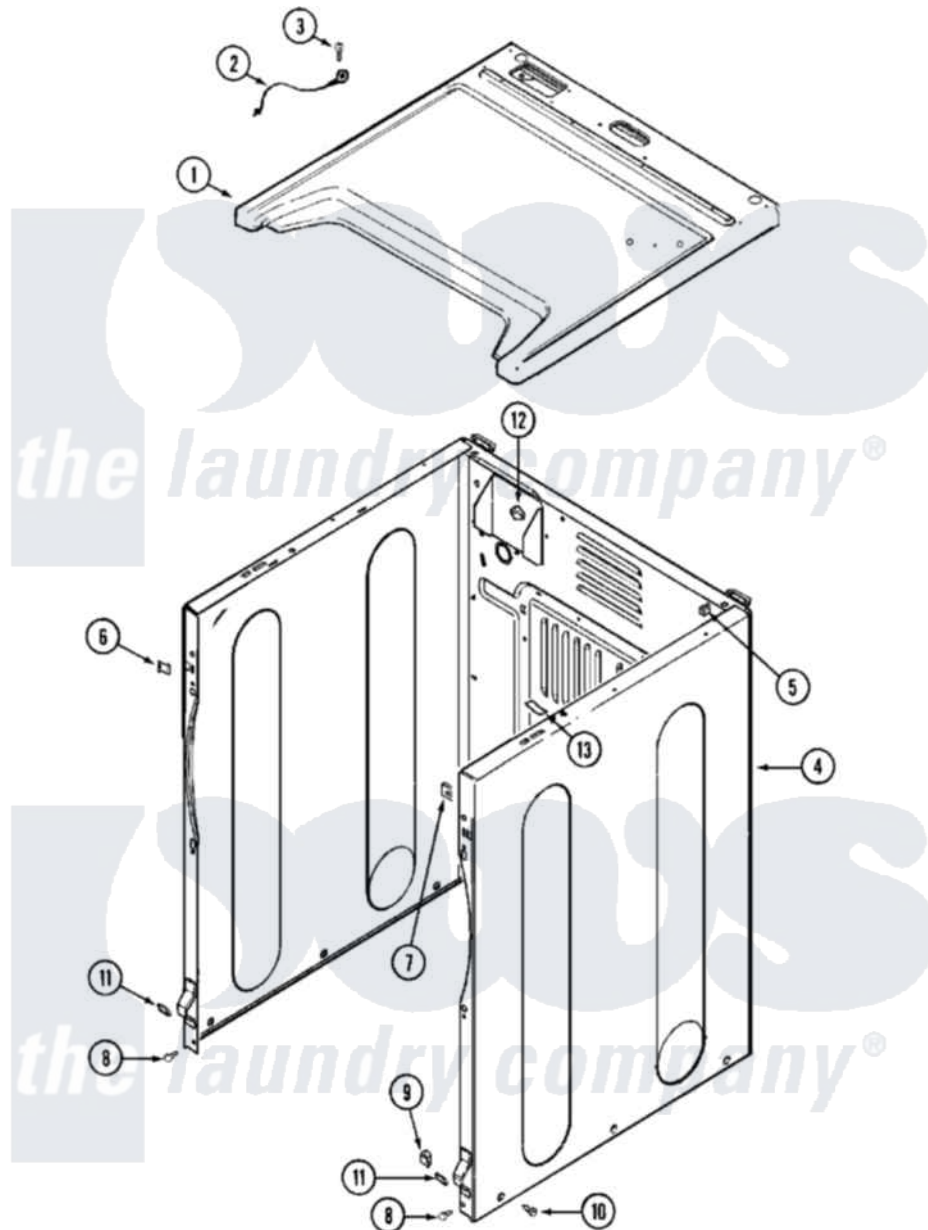

Maytag MDG16MNSAW 02 - CABINET-FRONT

Maytag Commercial Maytag MDG16MNSAW Dryer Parts Parts Diagram 02 - CABINET-FRONT
 Click on the part number to view part

Item	Original Part Number	Replaced By	Status	Part Description
001	33001896			Cover, Top
"	33002631			Cover, Top
002	205810			Wire, Ground
003	211252			Screw, Ground Wire
004	NLA		Not Available	CABINET (WHT)
005	310933	33002194		Nut, Speed
006	22002049			Clip Note: Clip, Front Panel
007	213280	204439		Screw And Fstner Assembly
008	22001995			Screw Note: Screw, Tumbler Front And Shroud
009	22003298			Retainer, Wire
010	213007			Xfor Cabinet See Cabinet, Back
"	22003409	213007		Xfor Cabinet See Cabinet, Back
011	22002239			Clip, Front Panel
012	Y310376			Clip, Door Switch Harness