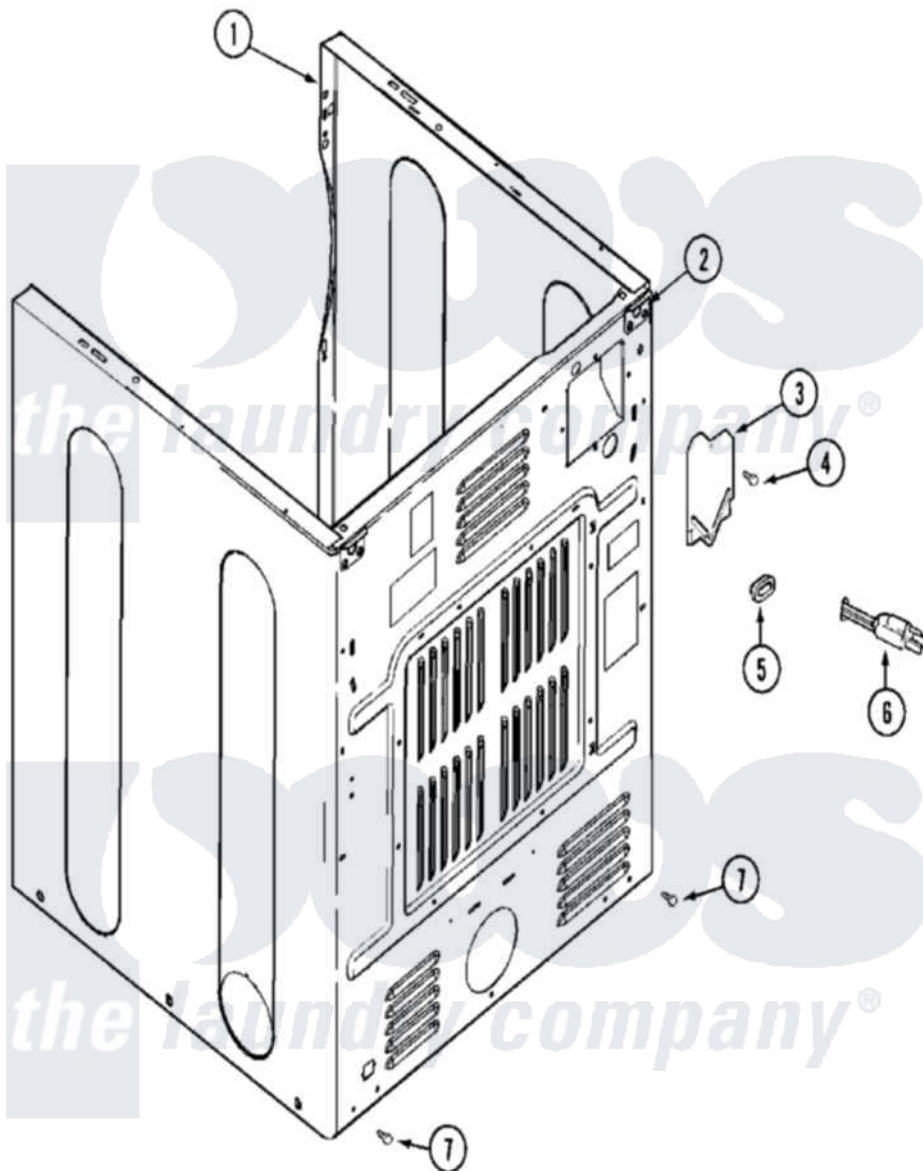

Maytag MDG16MNSAW 04 - CABINET-REAR

Maytag [Commercial Maytag MDG16MNSAW Dryer Parts](#) Parts Diagram 04 - CABINET-REAR
 Click on the part number to view part

Item	Original Part Number	Replaced By	Status	Part Description
001	NLA		Not Available	CABINET (WHT)
002	22001995			Screw Note: Screw, Tumbler Front And Shroud
"	22003367	22004095		Hinge, Plastic
"	NLA		Not Available	BRACKET, CABINET HINGE
003	33001795			Cover, Terminal Block
004	22001995			Screw Note: Screw, Tumbler Front And Shroud
"	Y912873			Screw, Terminal Block Bracket
005	211881			Grommet, Cord Part Not Used-Gas Models Only
"	216183			Grommet, Cord Export
"	22002532	216183		Grommet, Cord Export
006	22003540			Cord, Power
"	22003541	22004404		Cord Adapter
"	308966		Not Available	CORD, POWER (EXPORT)
"	33001284		Not Available	CORD, POWER

" 33001285

Not Available

CORD, POWER

" 33001689

Not Available

CORD, POWER (AS WRAPPED)

007 [22001995](#)

Screw Note: Screw, Tumbler Front And Shroud