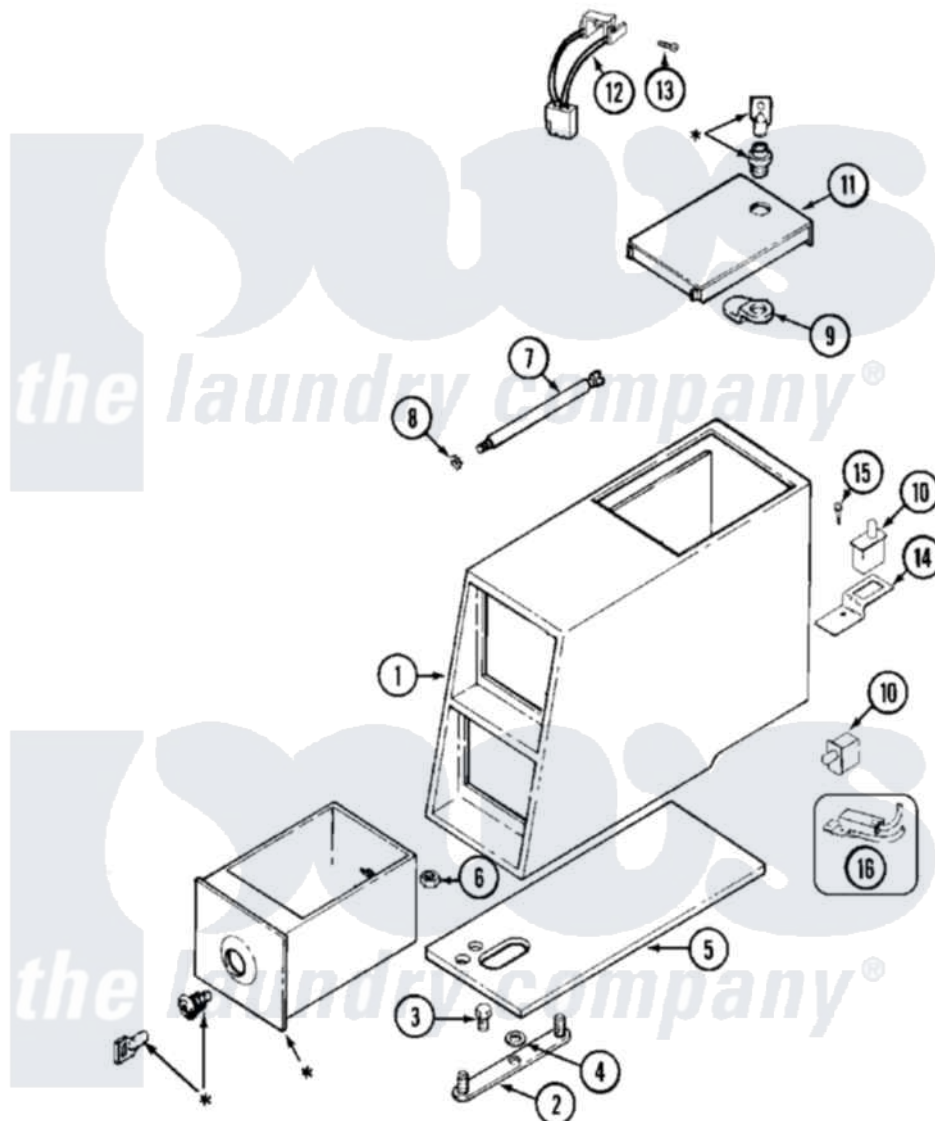

Maytag MDG16PDAEW 02 - CONTROL CENTER

* CONTACT YOUR COMMERCIAL LAUNDRY DISTRIBUTOR

Maytag [Commercial Maytag MDG16PDAEW Dryer Parts](#) Parts Diagram 02 - CONTROL CENTER
 Click on the part number to view part

Item	Original Part Number	Replaced By	Status	Part Description
001	212276	W10116760		Screw
"	22002480			Vault, Coin PD Coin Drop Supplied By Dist.
002	22001810		Not Available	STRAP, MOUNTING
003	22001996	3370225		Screw
004	910309			Washer, Mounting Strap
005	22002072			Gasket, Control Center
006	Y052740	62739		Nut, Lock
007	213035			Bolt, Locking
008	910181			Lockwasher, Terminal Block
009	NLA		Not Available	CAM, LOCKING
010	22002536			Switch, Sensor
"	33001250			Switch, Vault And Service Door
011	22001910	22003679		Timer Access Door Assembly
012	22001965			Optic Switch Assembly
013	314665			Screw, Switch Assembly