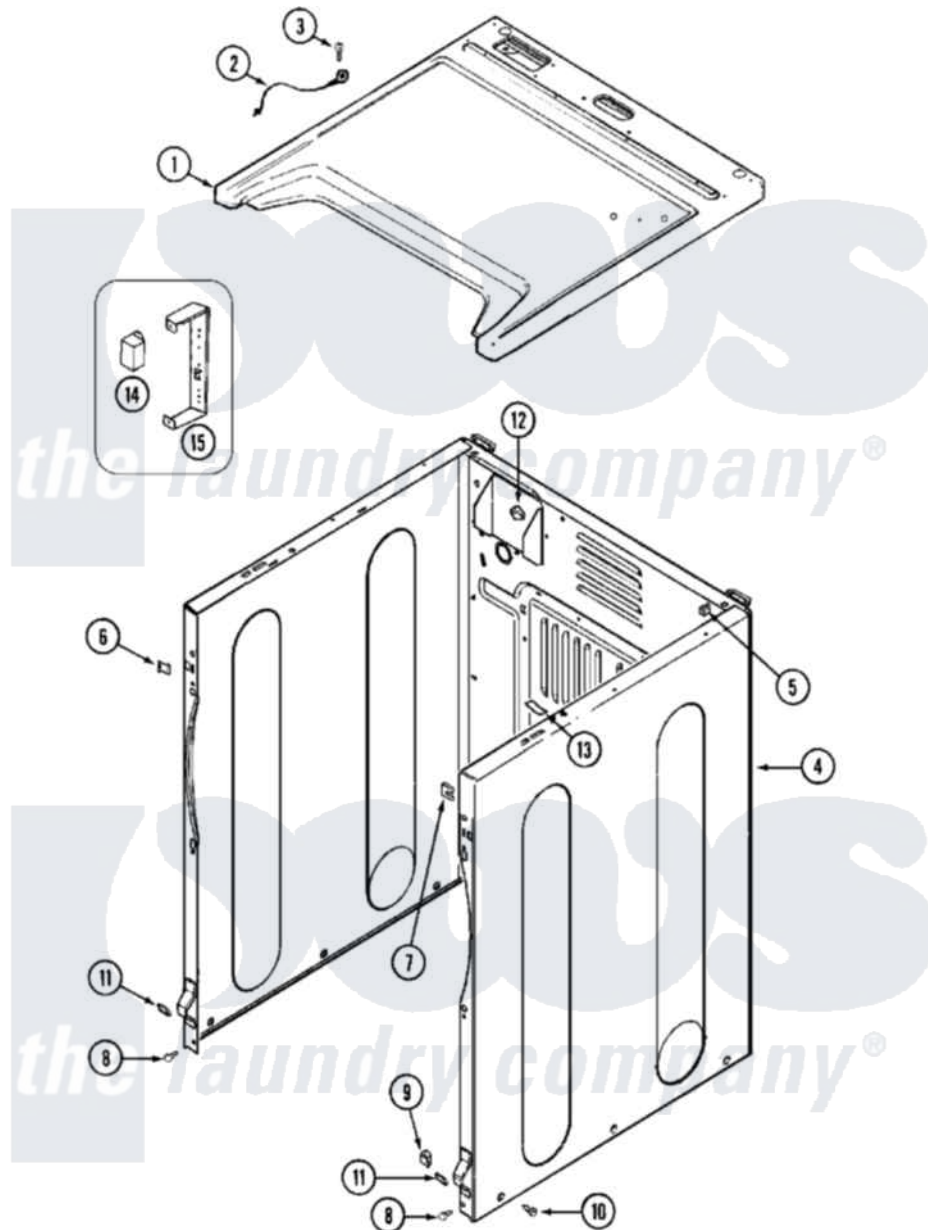

# Maytag MDG16PDAEW 03 - CABINET-FRONT

Maytag [Commercial Maytag MDG16PDAEW Dryer Parts](#) Parts Diagram 03 - CABINET-FRONT  
 Click on the part number to view part

Item	Original Part Number	Replaced By	Status	Part Description
001	<a href="#">33001949</a>			Cover, Top
"	<a href="#">33002629</a>			Cover, Top
002	<a href="#">22001959</a>			Wire, Ground
003	210186	<a href="#">3370225</a>		Screw
004	NLA		Not Available	CABINET (WHT)
005	310933	<a href="#">33002194</a>		Nut, Speed
006	<a href="#">22002049</a>			Clip Note: Clip, Front Panel
007	213280	<a href="#">204439</a>		Screw And Fstner Assembly
008	<a href="#">22001995</a>			Screw Note: Screw, Tumbler Front And Shroud
009	<a href="#">Y310376</a>			Clip, Door Switch Harness
010	<a href="#">213007</a>			Xfor Cabinet See Cabinet, Back
"	22003409	<a href="#">213007</a>		Xfor Cabinet See Cabinet, Back
011	<a href="#">22002239</a>			Clip, Front Panel
012	<a href="#">Y310376</a>			Clip, Door Switch Harness

013	<a href="#">33001836</a>		Strap, Top Cover Support
014	206824	<a href="#">W10133335</a>	Relay, Motor
015	<a href="#">314627</a>		Bracket, Relays
"	Y251119	<a href="#">3177991</a>	Screw