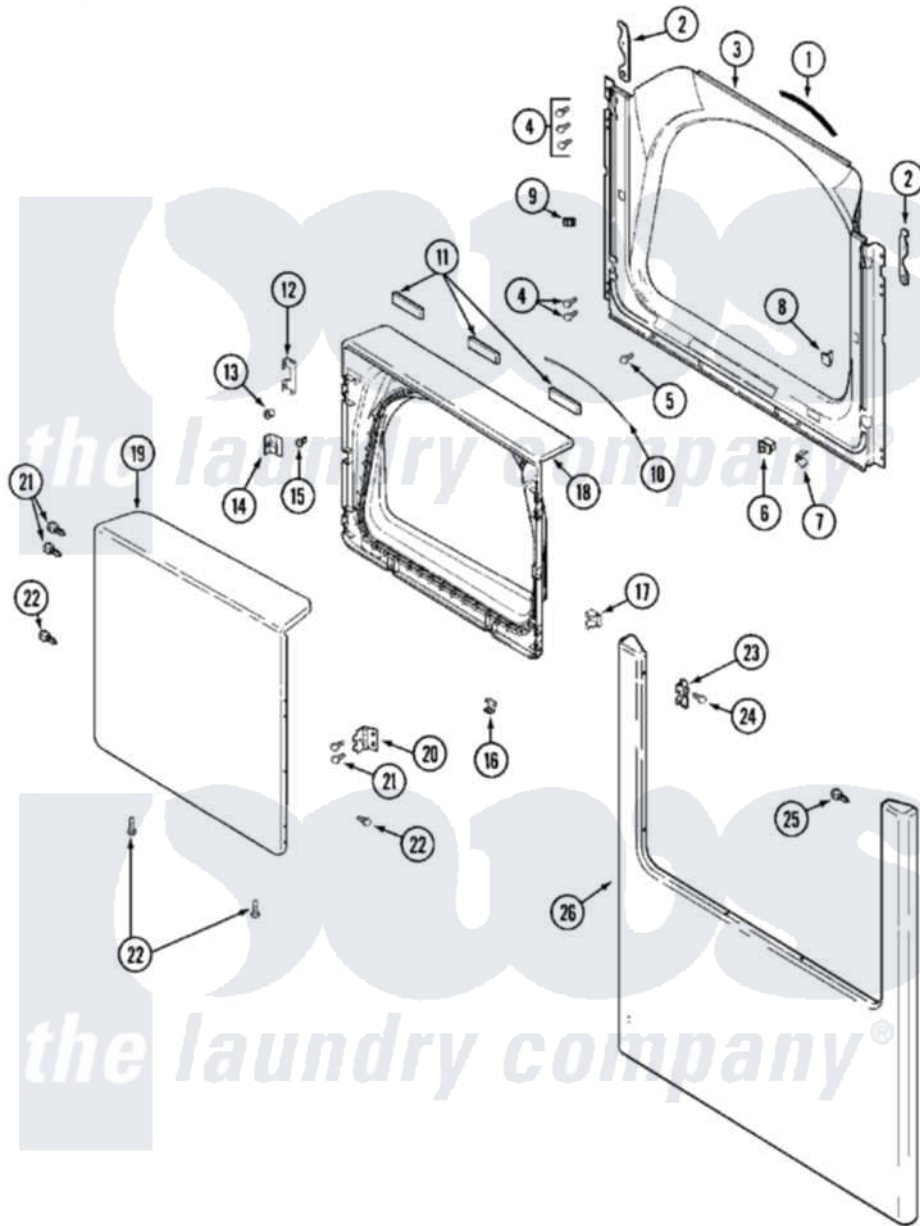

Maytag MDG16PDAEW 04 - DOOR

Maytag [Commercial Maytag MDG16PDAEW Dryer Parts](#) Parts Diagram 04 - DOOR
 Click on the part number to view part

Item	Original Part Number	Replaced By	Status	Part Description
001	33001767			Seal, Shroud
002	22002247	33002597		Hook, Security
003	33001954			Shroud
004	22001995			Screw Note: Screw, Tumbler Front And Shroud
005	33001768			Screw, Shroud Note: Screw, Shroud And Outlet Duct
006	33002166			Switch, Door
007	33001760			Bracket, Hinge
008	NLA		Not Available	PLUG, DOOR CATCH
009	Y304578	LA-1003		Door Catch Kit
010	33002094			Seal, Door
011	33001268		Not Available	PAD, DOOR
012	22002038			Clip, Door
013	33001771			Bushing, Inner Door
014	33001793			Bracket, Strike
015	33001761			Strike, Door

016	22002039		Clip, Door
017	33001763		Plug, Inner Door
018	33001899		Door, Inner
019	33001904		Door, Outer
020	33001759		Hinge, Door
021	22002062	98006631	Screw
022	22002063		Screw No.8-18AB Wafer Head
023	33001764		Cover, Hinge Hole
024	33001846		Screw, Hinge Hole Cover
025	22002243		Screw, Front Panel And Hinge
"	22002244		Clip, Grounding
026	22002239		Clip, Front Panel
"	33001901		Panel, Front