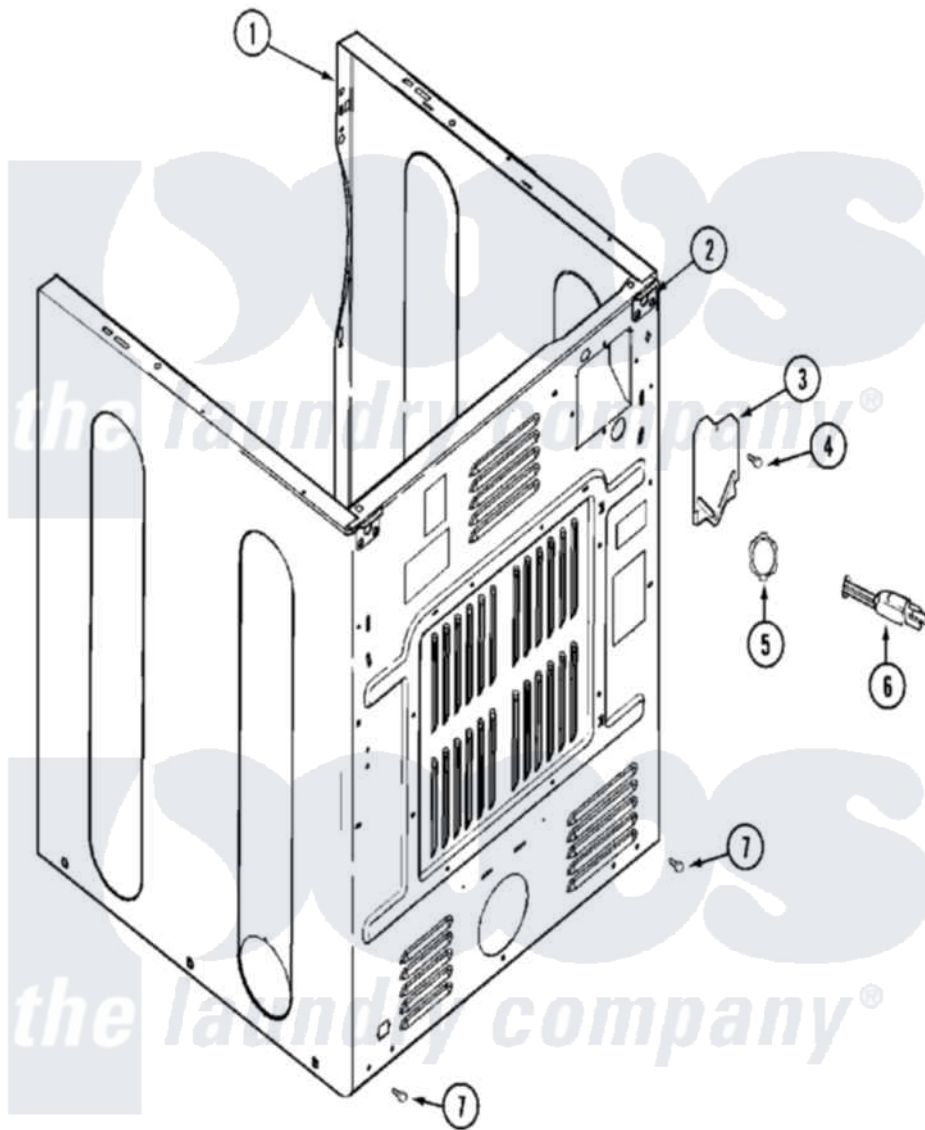

Maytag MDG16PDAEW 05 - CABINET-REAR

Maytag [Commercial Maytag MDG16PDAEW Dryer Parts](#) Parts Diagram 05 - CABINET-REAR
 Click on the part number to view part

Item	Original Part Number	Replaced By	Status	Part Description
001	NLA		Not Available	CABINET (WHT)
002	22001995			Screw Note: Screw, Tumbler Front And Shroud
"	22003367	22004095		Hinge, Plastic
"	NLA		Not Available	BRACKET, CABINET HINGE
003	33001795			Cover, Terminal Block
004	22001995			Screw Note: Screw, Tumbler Front And Shroud
"	Y912873			Screw, Terminal Block Bracket
005	216183			Grommet, Cord Export
"	22002532	216183		Grommet, Cord Export
006	208749		Not Available	CORD, POWER (EXPORT)
"	22001558			Cord, Power
"	33001819		Not Available	CORD, POWER (AS WRAPPED)
007	22001995			Screw Note: Screw, Tumbler Front And Shroud