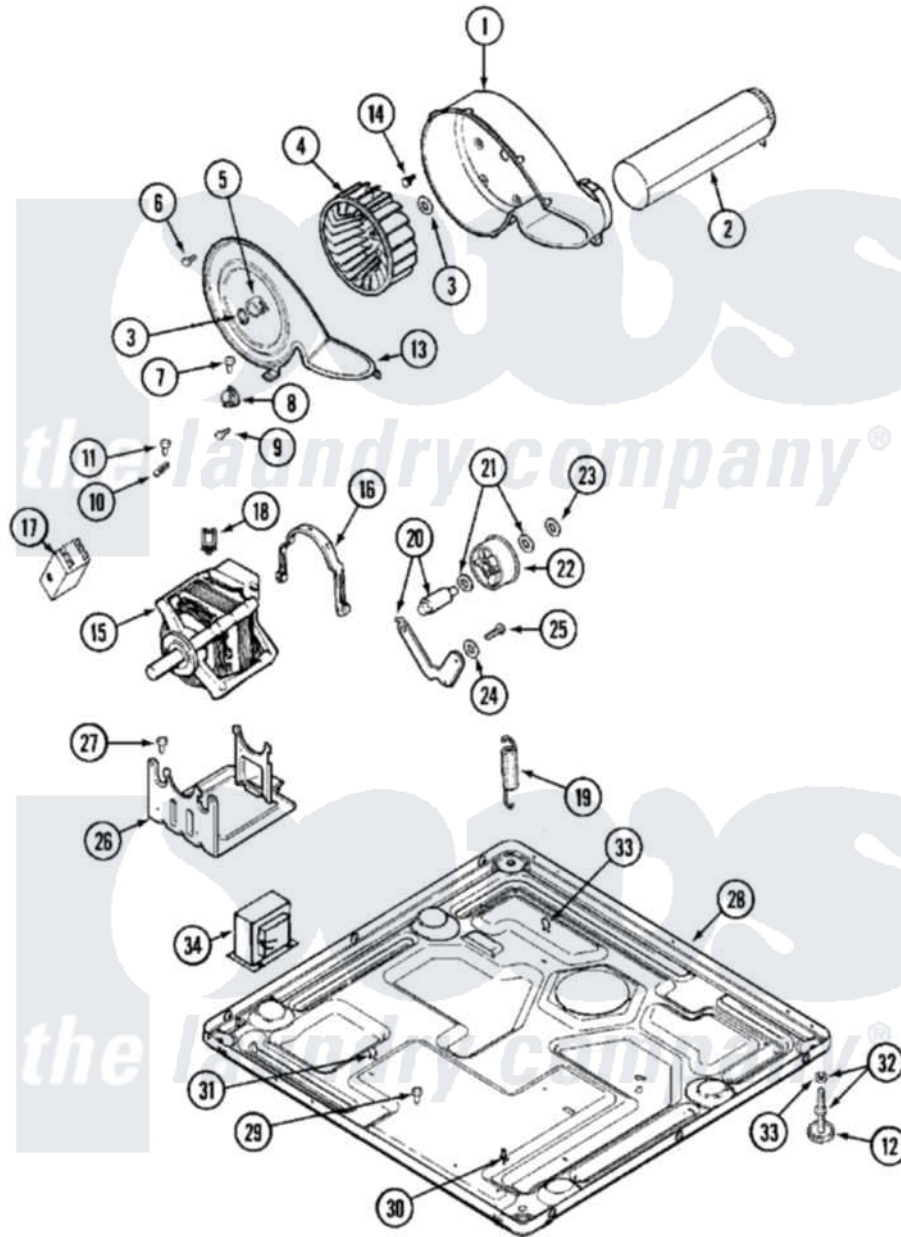

Maytag MDG16PDAEW 07 - MOTOR DRIVE

Maytag Commercial Maytag MDG16PDAEW Dryer Parts Parts Diagram 07 - MOTOR DRIVE
 Click on the part number to view part

Item	Original Part Number	Replaced By	Status	Part Description
001	33001789			Housing, Blower
002	22001995			Screw Note: Screw, Tumbler Front And Shroud
"	33001800			Duct Assembly, Exhaust
003	410233	9703438		Ring-Retrn
004	33001790			Wheel, Blower
005	312967			Clamp, Blower Housing
006	33001855	33002917		Screw, No.10-16
007	Y313561			Screw---NA
008	303392			Thermostat, Cycling
"	33303391			Thermostat, Cycling
009	22001996	3370225		Screw
010	33001762			Fuse, Thermal
011	NLA		Not Available	SCREW, THERMAL CUT-OFF
012	Y314137			Foot, Rubber
013	33001796	33002711		Cover, Blower Housing
014	314818	1163839		Screw

015	33001945	W10197708	Motor-Drve
"	33002463	W10197708	Motor-Drve
"	33002479	W10197708	Motor-Drve
016	Y015825		Clip, Motor To Motor Support
017	NLA	Not Available	SWITCH, MOTOR
018	Y310376		Clip, Door Switch Harness
019	33001754	33002459	Assembly, Spring And Plug
"	33002460	33002459	Assembly, Spring And Plug
"	33002461		Plug For Spring
020	33001840	6-3705180	Idler Arm
021	Y312527		Washer, Idler Shaft
022	33001783	6-3700340	BearIng- I
023	312958	354987	Ring, Retaining
024	315772		Sleeve, Idler Arm
025	Y014874		Screw, Idler Arm And Sleeve
026	Y313561		Screw----NA
"	33001752	33002817	Motor Support, Offset
"	33002466	33002817	Motor Support, Offset
027	Y313561		Screw----NA
028	33002622		Base,
"	NLA	Not Available	BASE ASSEMBLY
029	22001078	3177991	Screw
030	315471	22003298	Retainer, Wire
031	410490		Spring, Retainer Wire Harness
032	Y305086		Adjustable Leg And Nut
033	Y052740	62739	Nut, Lock
035	211294	90767	Screw, 8A X 3/8 HeX Washer Head Tapping
"	33001948		Transformer Lower
"	Y313559		Screw