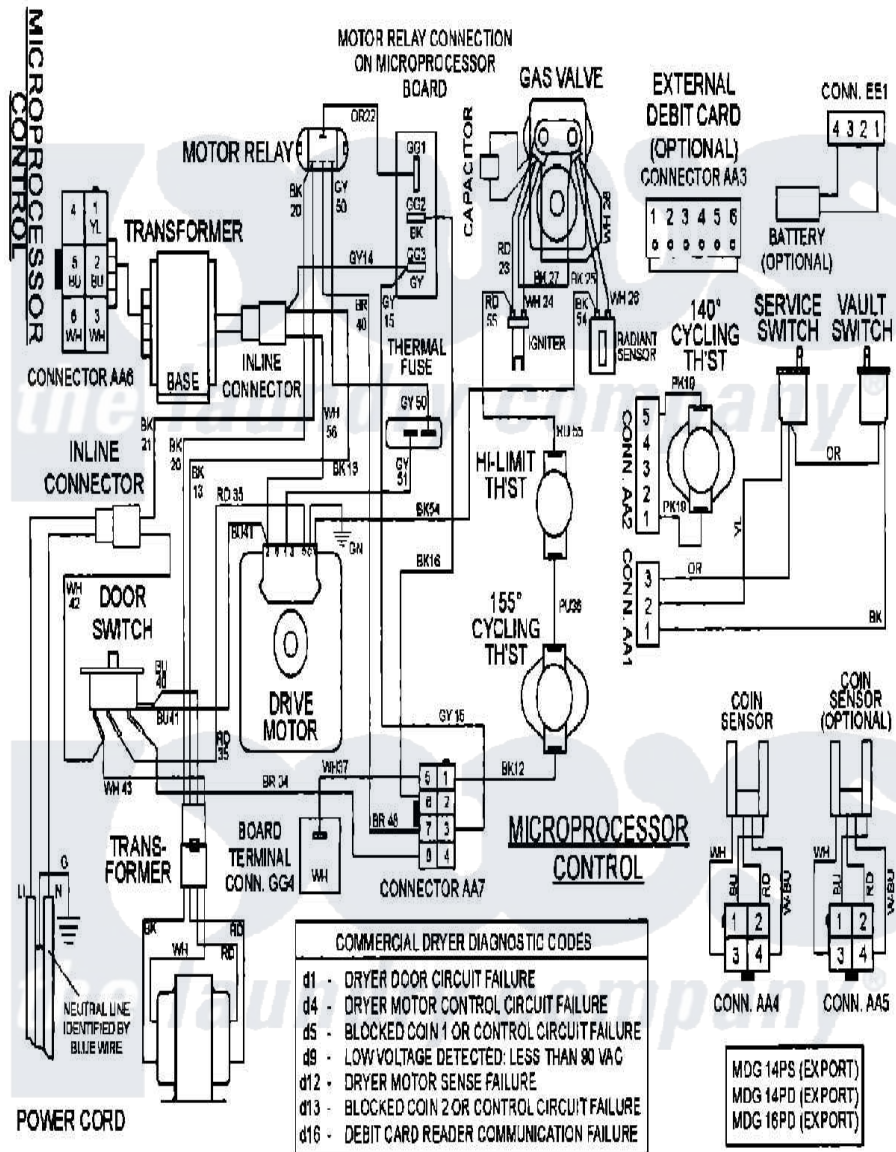

Maytag MDG16PDAEW 08 - WIRING INFORMATION

Maytag [Commercial Maytag MDG16PDAEW Dryer Parts](#) Parts Diagram 08 - WIRING INFORMATION
 Click on the part number to view part

Item	Original Part Number	Replaced By	Status	Part Description
001	NLA		Not Available	WIRING INFORMATION