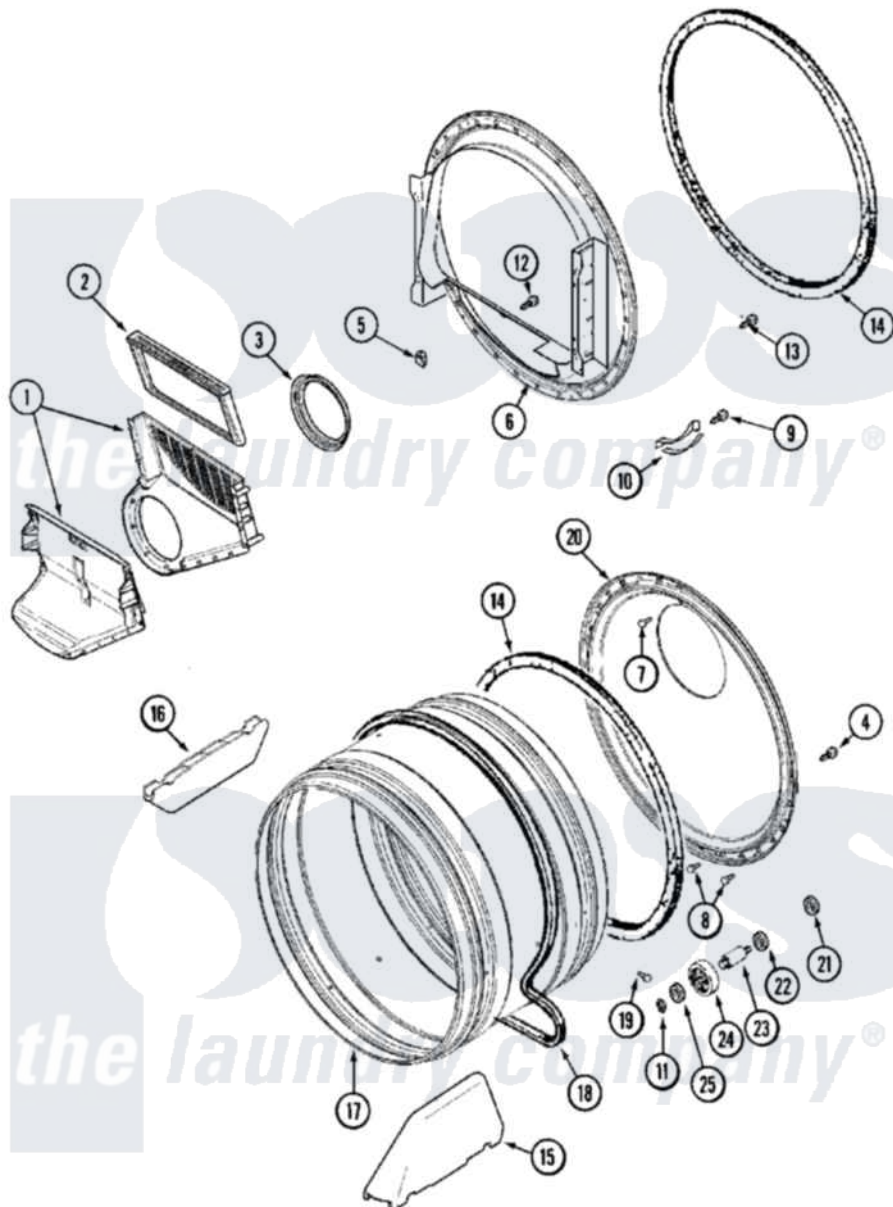

Maytag MDG16PDAEW 09 - TUMBLER

Maytag [Commercial Maytag MDG16PDAEW Dryer Parts](#) Parts Diagram 09 - TUMBLER
 Click on the part number to view part

Item	Original Part Number	Replaced By	Status	Part Description
001	33001799			Outlet Duct Assembly Note: Outlet Duct Assembly
002	33001808			Filter, Lint
003	33001758	33002560		Seal, Blower
004	33002190			SCrew, C BraCe, BraCket, Cabinet
005	Y310376			Clip, Door Switch Harness
006	33001802			Front, Tumbler
007	210932			Screw, No.8 X 9/16 Ctsk Note: Screw, Inlet Duct
008	22001996	3370225		Screw
009	210720			Rivet, Bearing To Tumbler Frnt
010	306508			Tumbler Bearing Kit ---W
011	410233	9703438		Ring-Retr
012	NLA		Not Available	SCREW, OUTLET DUCT (PHILLIPS)
013	33001855	33002917		Screw, No.10-16
014	33001807			Seal, Tumbler

015	33001756	33002032	Baffle
016	33001755		Baffle
017	33001889		Tumbler
018	33001777	33002535	V-Belt
019	33001788	33002973	Screw, No.9-15 X 1.00 Hx WS
020	33001801		Back, Tumbler
021	33001443		Nut, Hex
022	Y313347	312535	Washer, Vault Mounting Brk.
023	Y312948	6-3129480	Shaft- Tumbler
024	Y303373	12001541	Drum Roller/Washer Assembly--W
025	312535		Washer, Vault Mounting Brk.