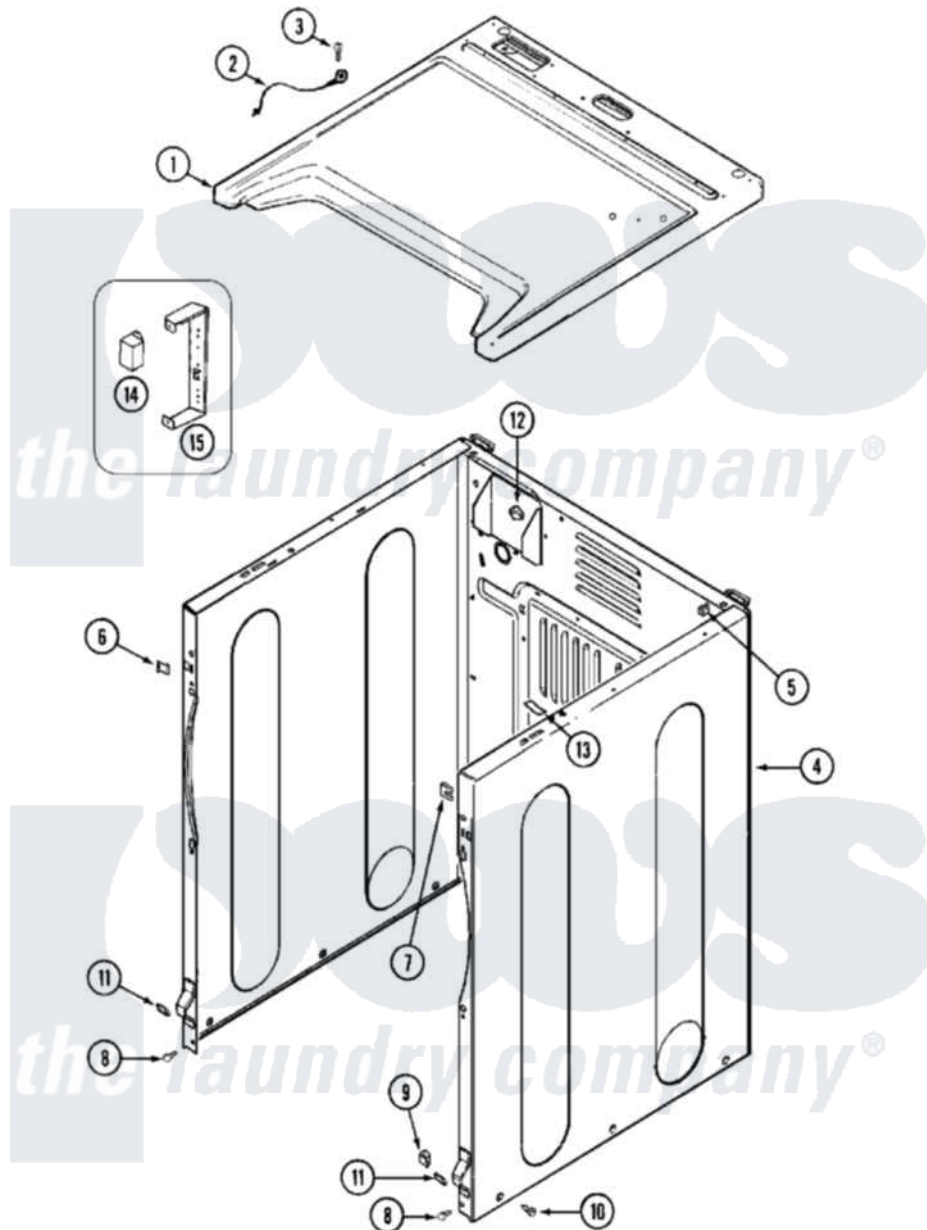

# Maytag MDG16PDAGW 03 - CABINET-FRONT

Maytag [Commercial Maytag MDG16PDAGW Dryer Parts](#) Parts Diagram 03 - CABINET-FRONT  
 Click on the part number to view part

Item	Original Part Number	Replaced By	Status	Part Description
001	<a href="#">33001949</a>			Cover, Top
"	<a href="#">33002629</a>			Cover, Top
002	<a href="#">22001959</a>			Wire, Ground
003	210186	<a href="#">3370225</a>		Screw
004	NLA		Not Available	CABINET (WHT)
005	310933	<a href="#">33002194</a>		Nut, Speed
006	<a href="#">22002049</a>			Clip Note: Clip, Front Panel
007	213280	<a href="#">204439</a>		Screw And Fstner Assembly
008	<a href="#">22001995</a>			Screw Note: Screw, Tumbler Front And Shroud
009	<a href="#">Y310376</a>			Clip, Door Switch Harness
010	<a href="#">213007</a>			Xfor Cabinet See Cabinet, Back
"	22003409	<a href="#">213007</a>		Xfor Cabinet See Cabinet, Back
011	<a href="#">22002239</a>			Clip, Front Panel
012	<a href="#">Y310376</a>			Clip, Door Switch Harness

013	<a href="#">33001836</a>		Strap, Top Cover Support
014	206824	<a href="#">W10133335</a>	Relay, Motor
015	<a href="#">314627</a>		Bracket, Relays
"	Y251119	<a href="#">3177991</a>	Screw