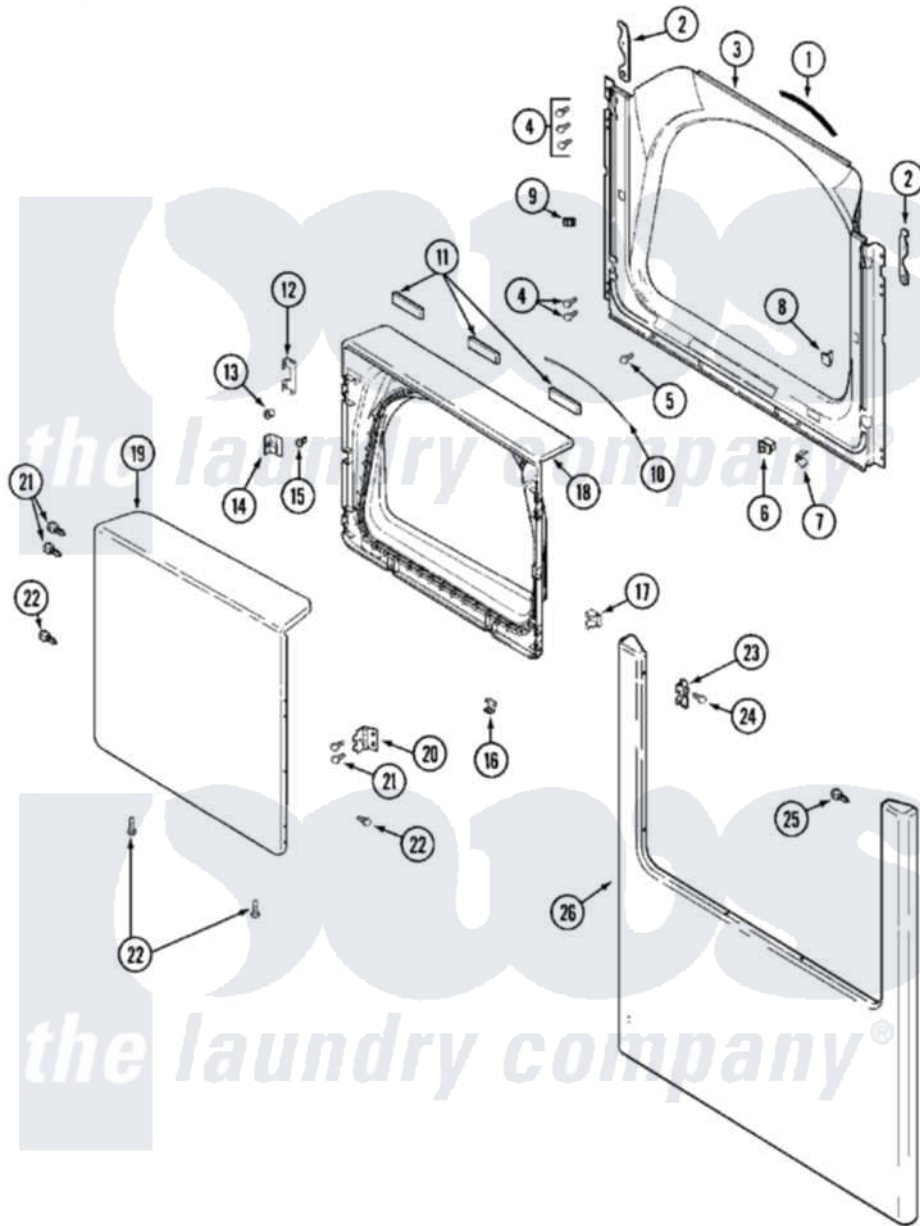

Maytag MDG16PDAGW 04 - DOOR

Maytag [Commercial Maytag MDG16PDAGW Dryer Parts](#) Parts Diagram 04 - DOOR
 Click on the part number to view part

Item	Original Part Number	Replaced By	Status	Part Description
001	33001767			Seal, Shroud
002	22002247	33002597		Hook, Security
003	33001954			Shroud
004	22001995			Screw Note: Screw, Tumbler Front And Shroud
005	33001768			Screw, Shroud Note: Screw, Shroud And Outlet Duct
006	33002166			Switch, Door
007	33001760			Bracket, Hinge
008	NLA		Not Available	PLUG, DOOR CATCH
009	Y304578	LA-1003		Door Catch Kit
010	33002094			Seal, Door
011	33001268		Not Available	PAD, DOOR
012	22002038			Clip, Door
013	33001771			Bushing, Inner Door
014	33001793			Bracket, Strike
015	33001761			Strike, Door

016	22002039		Clip, Door
017	33001763		Plug, Inner Door
018	33001899		Door, Inner
019	33001904		Door, Outer
020	33001759		Hinge, Door
021	22002062	98006631	Screw
022	22002063		Screw No.8-18AB Wafer Head
023	33001764		Cover, Hinge Hole
024	33001846		Screw, Hinge Hole Cover
025	22002243		Screw, Front Panel And Hinge
"	22002244		Clip, Grounding
026	22002239		Clip, Front Panel
"	33001901		Panel, Front