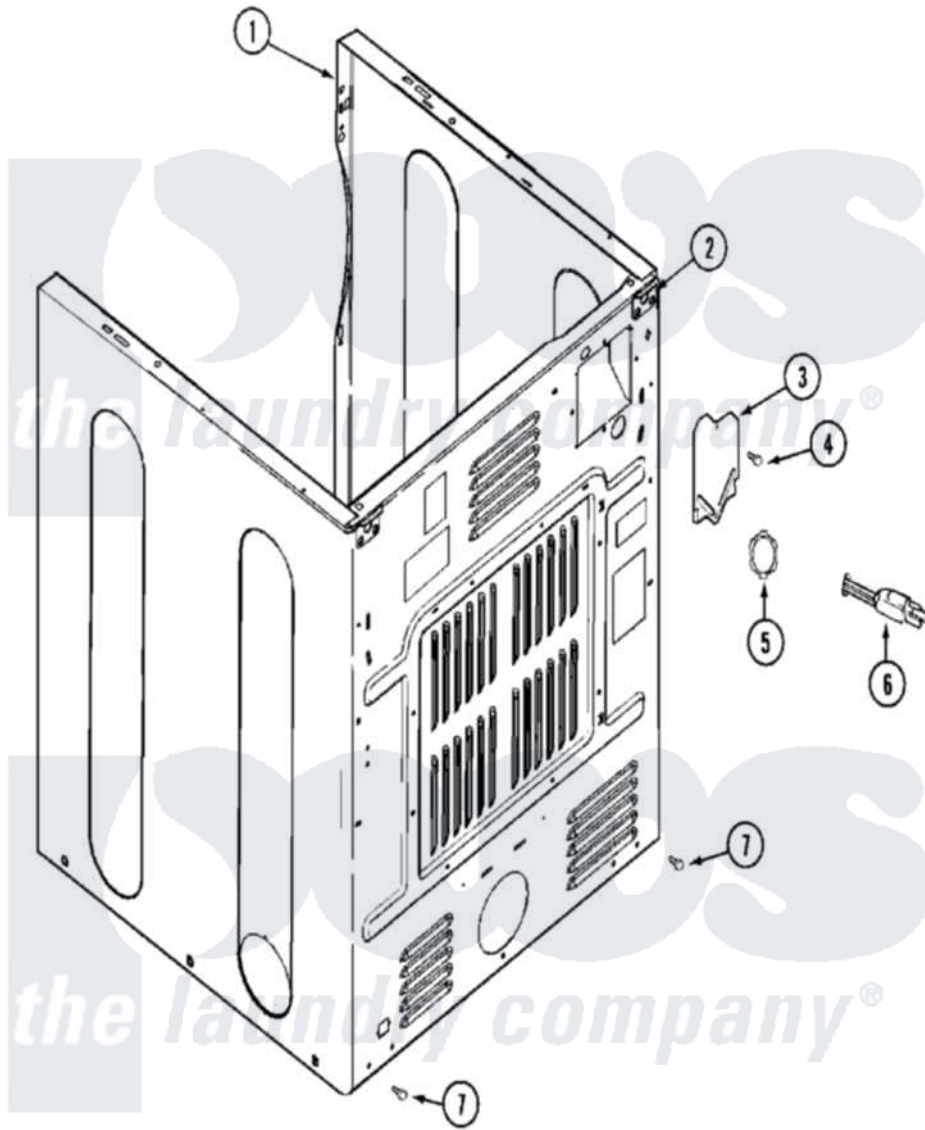

Maytag MDG16PDAGW 05 - CABINET-REAR

Maytag [Commercial Maytag MDG16PDAGW Dryer Parts](#) Parts Diagram 05 - CABINET-REAR
 Click on the part number to view part

Item	Original Part Number	Replaced By	Status	Part Description
001	NLA		Not Available	CABINET (WHT)
002	22001995			Screw Note: Screw, Tumbler Front And Shroud
"	22003367	22004095		Hinge, Plastic
"	NLA		Not Available	BRACKET, CABINET HINGE
003	33001795			Cover, Terminal Block
004	22001995			Screw Note: Screw, Tumbler Front And Shroud
"	Y912873			Screw, Terminal Block Bracket
005	216183			Grommet, Cord Export
"	22002532	216183		Grommet, Cord Export
006	208749		Not Available	CORD, POWER (EXPORT)
"	22001558			Cord, Power
"	33001819		Not Available	CORD, POWER (AS WRAPPED)
007	22001995			Screw Note: Screw, Tumbler Front And Shroud