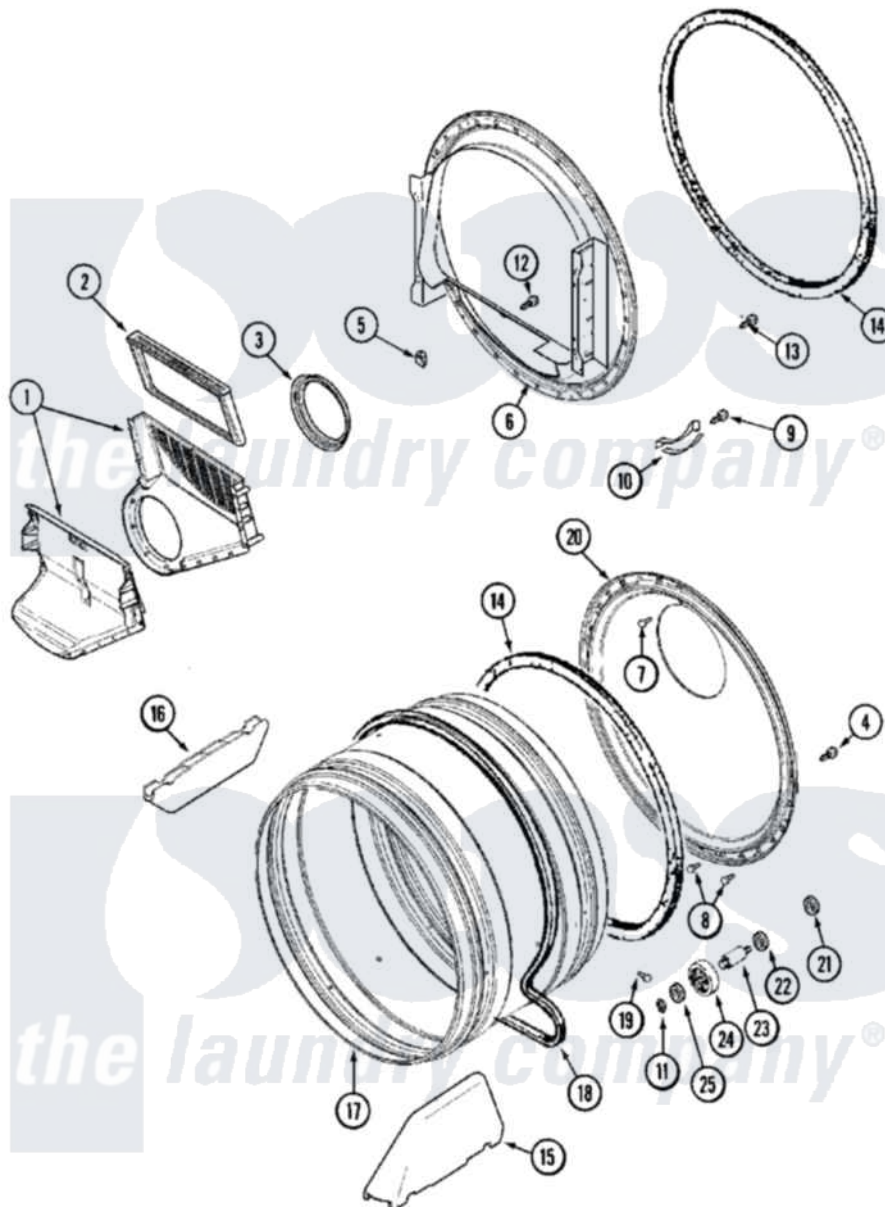

# Maytag MDG16PDAGW 09 - TUMBLER

Maytag [Commercial Maytag MDG16PDAGW Dryer Parts](#) Parts Diagram 09 - TUMBLER  
 Click on the part number to view part

Item	Original Part Number	Replaced By	Status	Part Description
001	<a href="#">33001799</a>			Outlet Duct Assembly Note: Outlet Duct Assembly
002	<a href="#">33001808</a>			Filter, Lint
003	33001758	<a href="#">33002560</a>		Seal, Blower
004	<a href="#">33002190</a>			SCrew, C BraCe, BraCket, Cabinet
005	<a href="#">Y310376</a>			Clip, Door Switch Harness
006	<a href="#">33001802</a>			Front, Tumbler
007	<a href="#">210932</a>			Screw, No.8 X 9/16 Ctsk Note: Screw, Inlet Duct
008	22001996	<a href="#">3370225</a>		Screw
009	<a href="#">210720</a>			Rivet, Bearing To Tumbler Frnt
010	<a href="#">306508</a>			Tumbler Bearing Kit ---W
011	410233	<a href="#">9703438</a>		Ring-Retrn
012	NLA		Not Available	SCREW, OUTLET DUCT (PHILLIPS)
013	33001855	<a href="#">33002917</a>		Screw, No.10-16
014	<a href="#">33001807</a>			Seal, Tumbler

015	33001756	<a href="#">33002032</a>	Baffle
016	<a href="#">33001755</a>		Baffle
017	<a href="#">33001889</a>		Tumbler
018	33001777	<a href="#">33002535</a>	V-Belt
019	33001788	<a href="#">33002973</a>	Screw, No.9-15 X 1.00 Hx WS
020	<a href="#">33001801</a>		Back, Tumbler
021	<a href="#">33001443</a>		Nut, Hex
022	Y313347	<a href="#">312535</a>	Washer, Vault Mounting Brk.
023	Y312948	<a href="#">6-3129480</a>	Shaft- Tumbler
024	Y303373	<a href="#">12001541</a>	Drum Roller/Washer Assembly--W
025	<a href="#">312535</a>		Washer, Vault Mounting Brk.