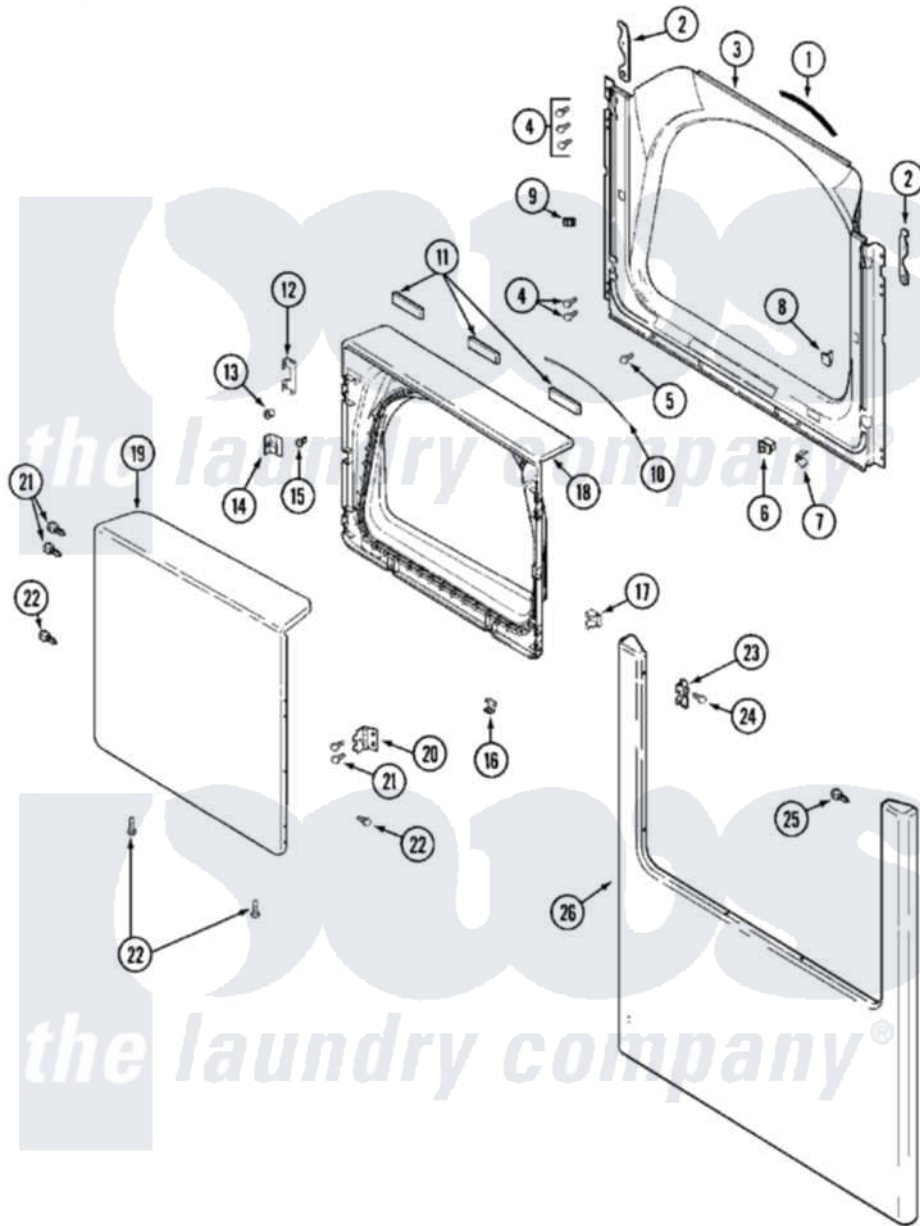

Maytag MDG16PDAWA 03 - DOOR

Maytag [Commercial Maytag MDG16PDAWA Dryer Parts](#) Parts Diagram 03 - DOOR
 Click on the part number to view part

Item	Original Part Number	Replaced By	Status	Part Description
001	33001767			Seal, Shroud
002	22002247	33002597		Hook, Security
003	33001900			Shroud
"	NLA		Not Available	(ALM)
004	22001995			Screw Note: Screw, Tumbler Front And Shroud
005	33001768			Screw, Shroud Note: Screw, Shroud And Outlet Duct
006	33001509	W10169313		Switch-Dor
007	33001760			Bracket, Hinge
008	NLA		Not Available	PLUG, DOOR CATCH
009	Y304578	LA-1003		Door Catch Kit
010	33002094			Seal, Door
011	33001268		Not Available	PAD, DOOR
012	22002038			Clip, Door
013	33001771			Bushing, Inner Door
014	33001793			Bracket, Strike

015	33001761		Strike, Door
016	22002039		Clip, Door
017	33001763		Plug, Inner Door
018	22002039		Clip, Door
"	22002063		Screw No.8-18AB Wafer Head
"	33001899		Door, Inner
"	33001908		DOOR, INNER (ALM)
"	33002351		Screw
019	33001904		Door, Outer
"	NLA	Not Available	(ALM)
020	33001759		Hinge, Door
021	22002062	98006631	Screw
022	22002063		Screw No.8-18AB Wafer Head
"	22002064	489355	Screw, 8 X 1/2
023	33001764		Cover, Hinge Hole
"	33001765		Cover, Hinge Hole
024	33001846		Screw, Hinge Hole Cover
025	22002243		Screw, Front Panel And Hinge
"	22002244		Clip, Grounding
026	22002239		Clip, Front Panel
"	33001901		Panel, Front
"	NLA	Not Available	(ALM)