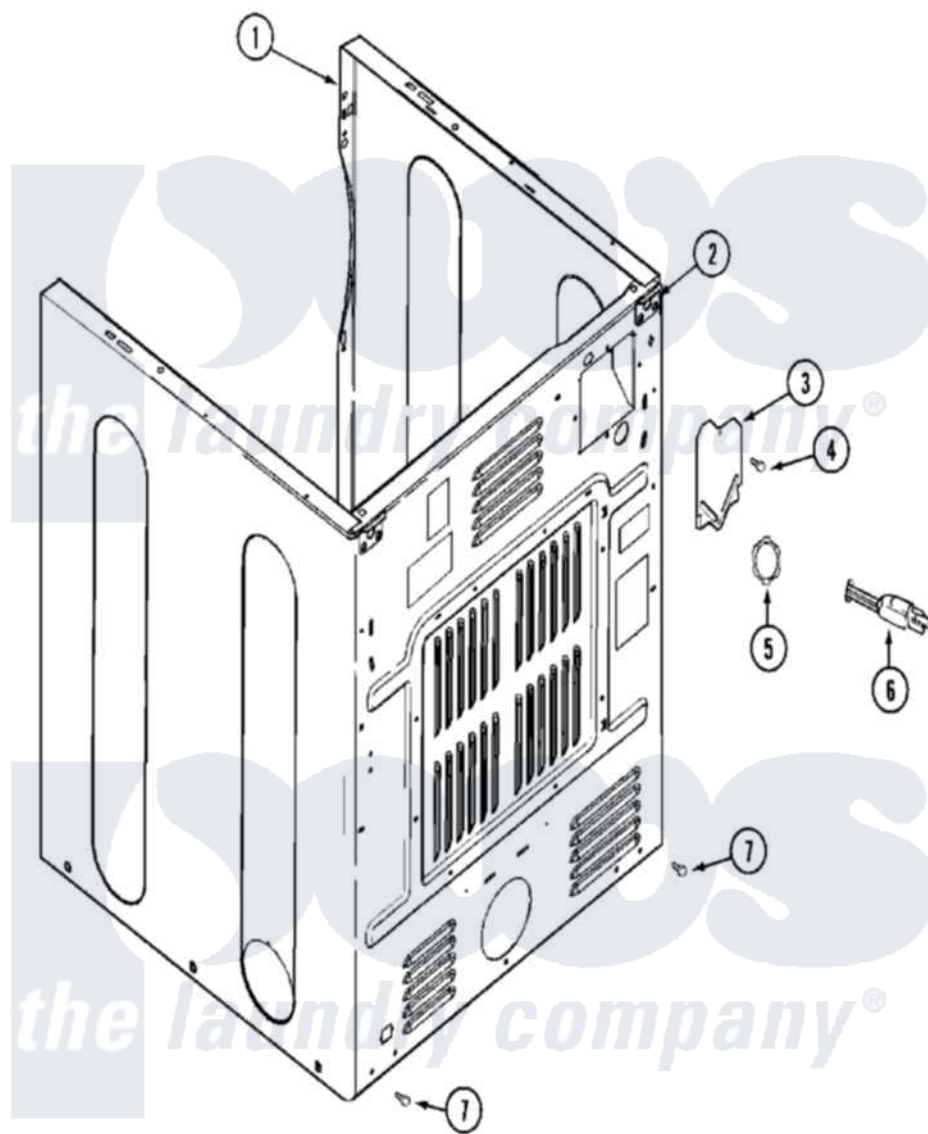

# Maytag MDG16PDWA 04 - CABINET-REAR

Maytag [Commercial Maytag MDG16PDWA Dryer Parts](#) Parts Diagram 04 - CABINET-REAR  
 Click on the part number to view part

Item	Original Part Number	Replaced By	Status	Part Description
001	NLA		Not Available	CABINET (WHT)
002	<a href="#">22001995</a>			Screw Note: Screw, Tumbler Front And Shroud
"	22003367	<a href="#">22004095</a>		Hinge, Plastic
"	NLA		Not Available	BRACKET, CABINET HINGE
003	<a href="#">33001795</a>			Cover, Terminal Block
004	<a href="#">22001995</a>			Screw Note: Screw, Tumbler Front And Shroud
005	<a href="#">33001425</a>			Locknut, Eared For Canadian
006	208784	<a href="#">22003062</a>		Cord, Power
007	<a href="#">22001995</a>			Screw Note: Screw, Tumbler Front And Shroud